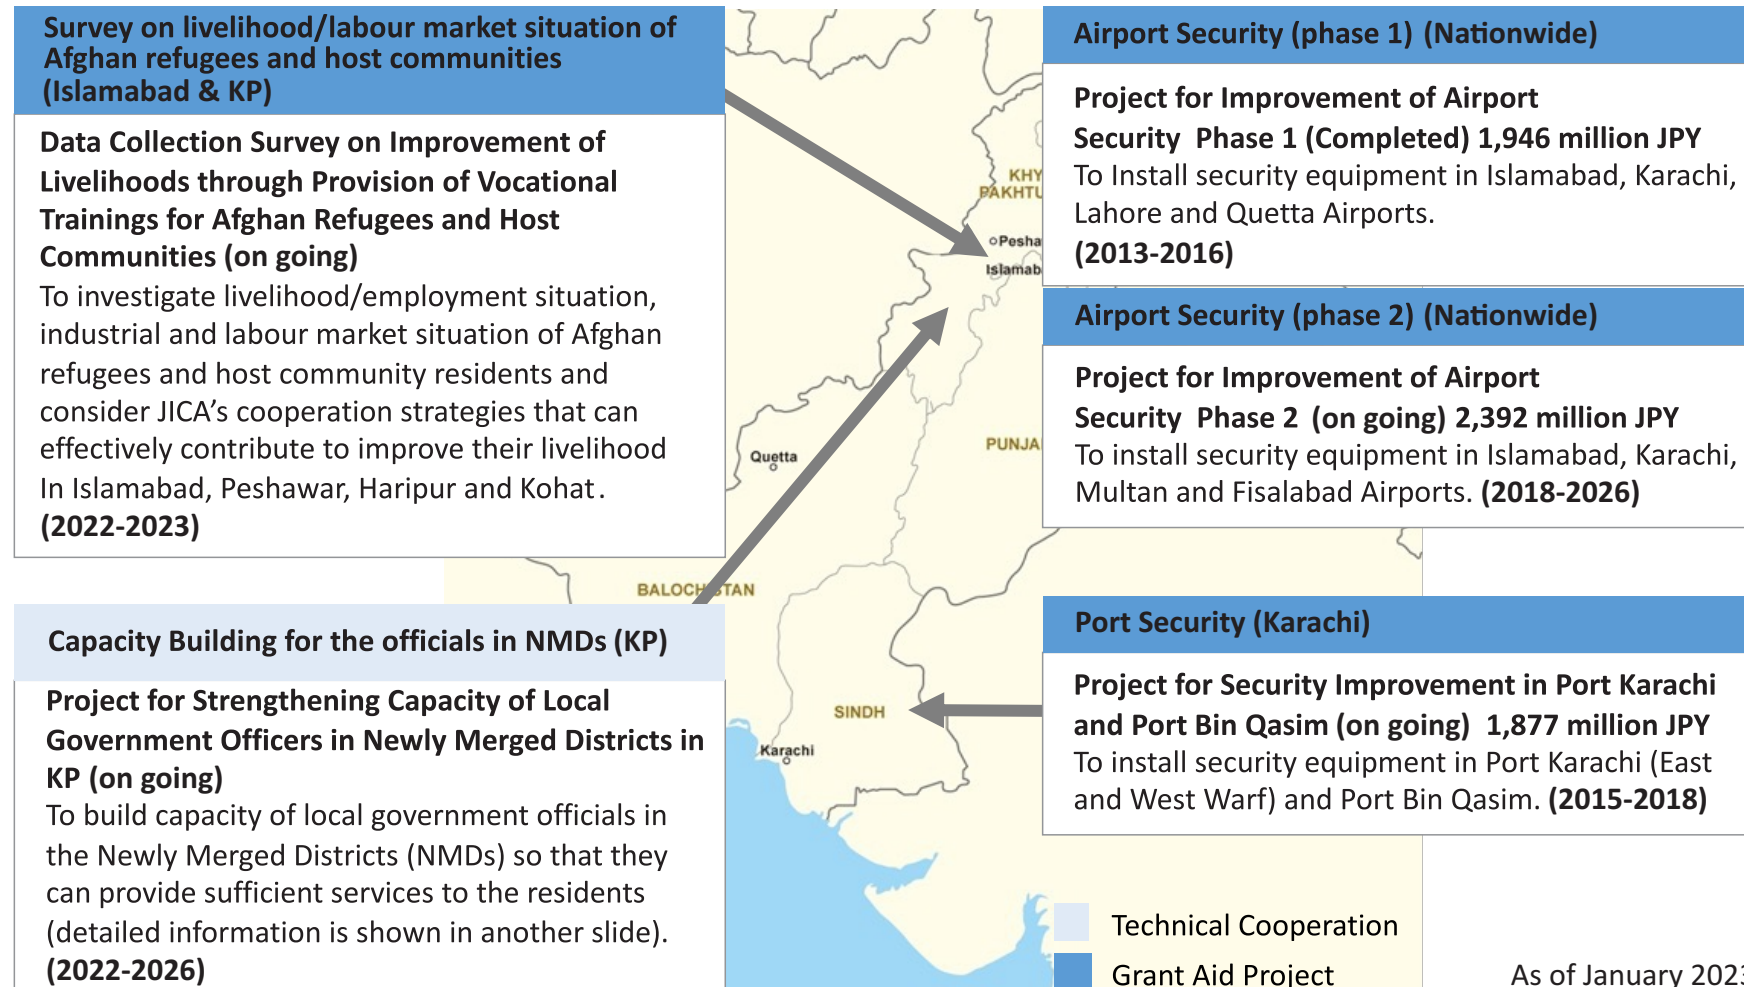

# Recent JICA Projects for Border Areas Development and Stabilization Enhancement

As of January 2023

## Border Areas Development and Stabilization Enhancement through the Cooperation for vulnerable areas

### Capacity Building for local government officials in the Newly Merged Districts (NMDs, ex-FATA)

- Federally Administered Tribal Areas (FATA) merged into KP Province in 2018. Newly Merged Districts (NMDs) requires modernized governmental skills to provide sufficient public services with local residents.
- Improvement on local official's capacity leads to qualified public services which can contribute to building trust between the officials and residents.

### JICA's cooperation strategy toward Afghan refugees and host communities to be considered

- KP Province (including NMDs) faces to Afghan-Pakistan border. Sharing ethnicity, language, etc. in common with Afghanistan, huge numbers of refugees come into Pakistan through this area.
- Promote cooperation for livelihood improvement for the host communities with Afghan refugees for a long period having burden on their public services