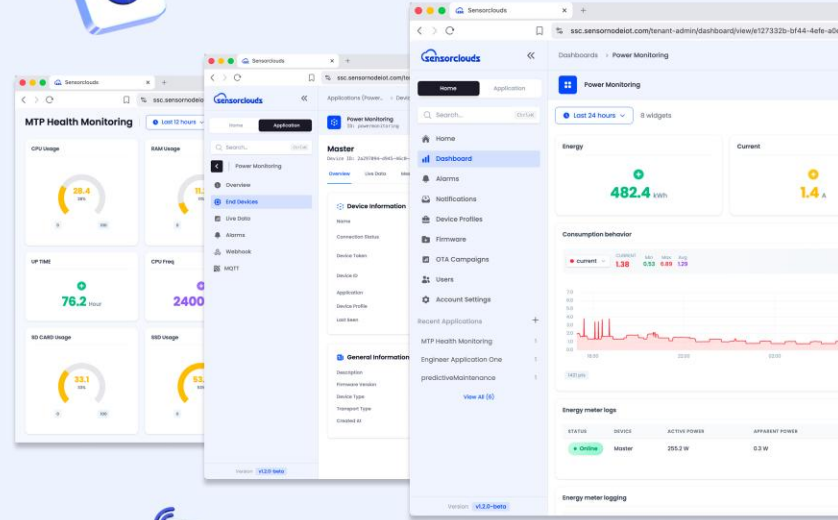

事業内容 / What We Do

English:

SensorNode is an AIoT innovator established in Laos, on a mission to connect people and devices through data. We deliver end-to-end AIoT solutions from custom sensor hardware to advanced cloud analytics bridging cross industry sectors with seamless intelligence.