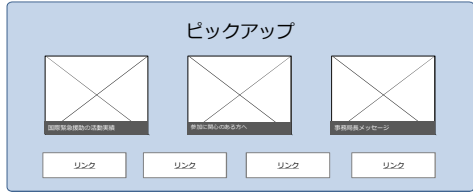

イベント情報

ニュース・お知らせ

事業のご紹介

関連リンク

ウェブサイトのご利用にあたって

イベント情報

ニュース・お知らせ

事業のご紹介

コンテンツ一覧

関連リンク

ウェブサイトのご利用にあたって

ナビゲーションのイメージ