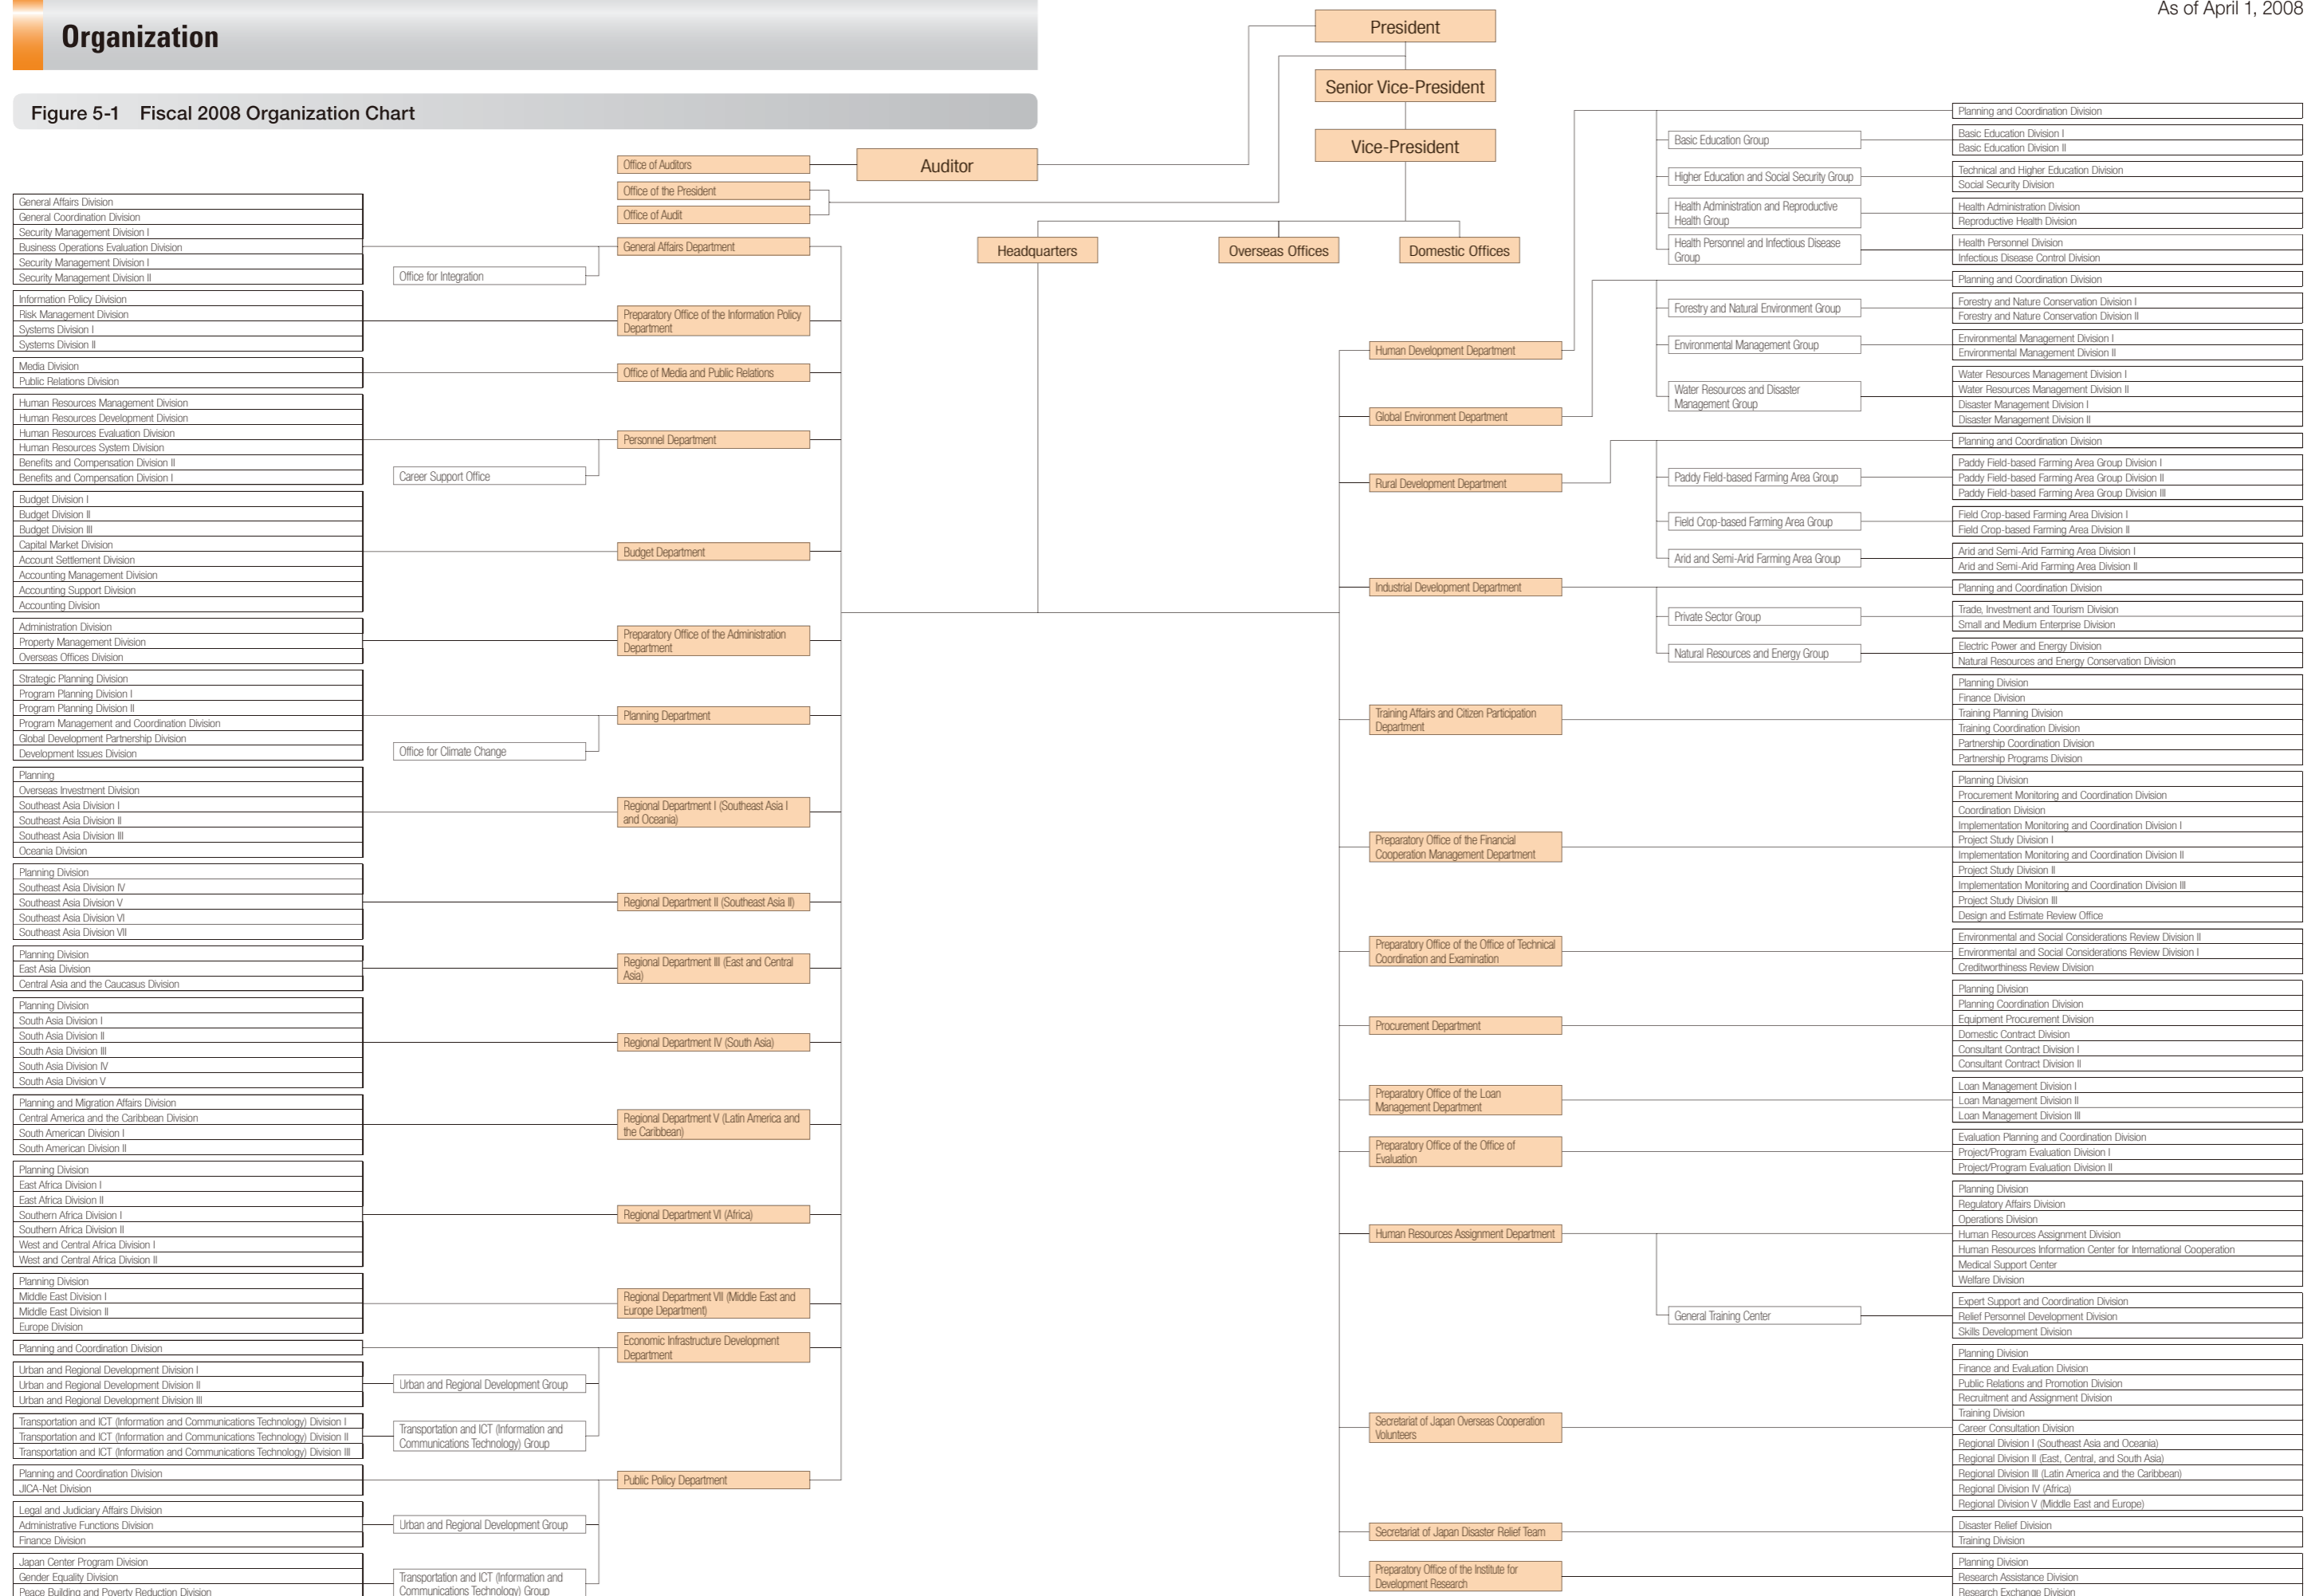

Organization

As of April 1, 2008

Figure 5-1 Fiscal 2008 Organization Chart

Feature
Part 1
Part 2
Part 3
Part 4
Reference
Section

55 Overseas Offices

Middle East and Europe

JICA Balkan Office
JICA France Office
JICA Palestine Office
JICA Morocco Office
JICA Jordan Office
JICA Turkey Office
JICA Tunisia Office
JICA Syria Office
JICA Saudi Arabia Office
JICA Egypt Office

Africa

JICA Mozambique Office
JICA South Africa Office
JICA Malawi Office
JICA Madagascar Office
JICA Burkina Faso Office
JICA Niger Office
JICA Nigeria Office
JICA Tanzania Office
JICA Senegal Office
JICA Zambia Office
JICA Kenya Office
JICA Ghana Office
JICA Ethiopia Office
JICA Uganda Office

Latin America and the Caribbean

JICA Mexico Office
JICA Honduras Office
JICA Bolivia Office
JICA Peru Office
JICA Brazil Office
JICA Paraguay Office
JICA Dominican Republic Office
JICA El Salvador Office
JICA Argentina Office
JICA USA Office

6 Regional Support Offices

JICA Regional Support Office for Africa
JICA Regional Support Office for West and Central Africa
JICA Regional Support Office for Eastern and Southern Africa
JICA Regional Support Office for Central America and the Caribbean
JICA Regional Support Office for Oceania
JICA Regional Support Office for Asia