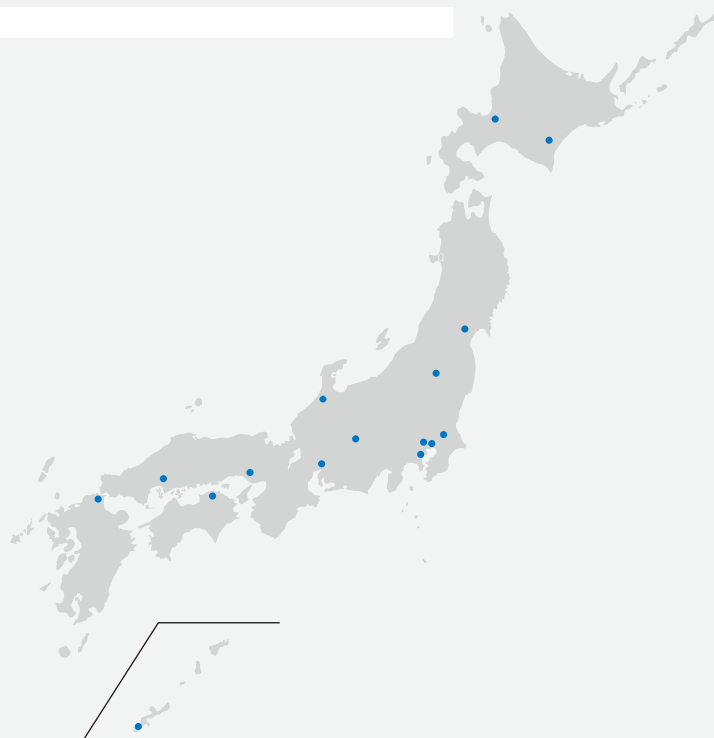

### Hokuriku Center

TÉL. : +81-76-233-5931

4th Floor, Rifare (Office Tower), 5-2, Honmachi 1-chome,  
Kanazawa City, Ishikawa 920-0853