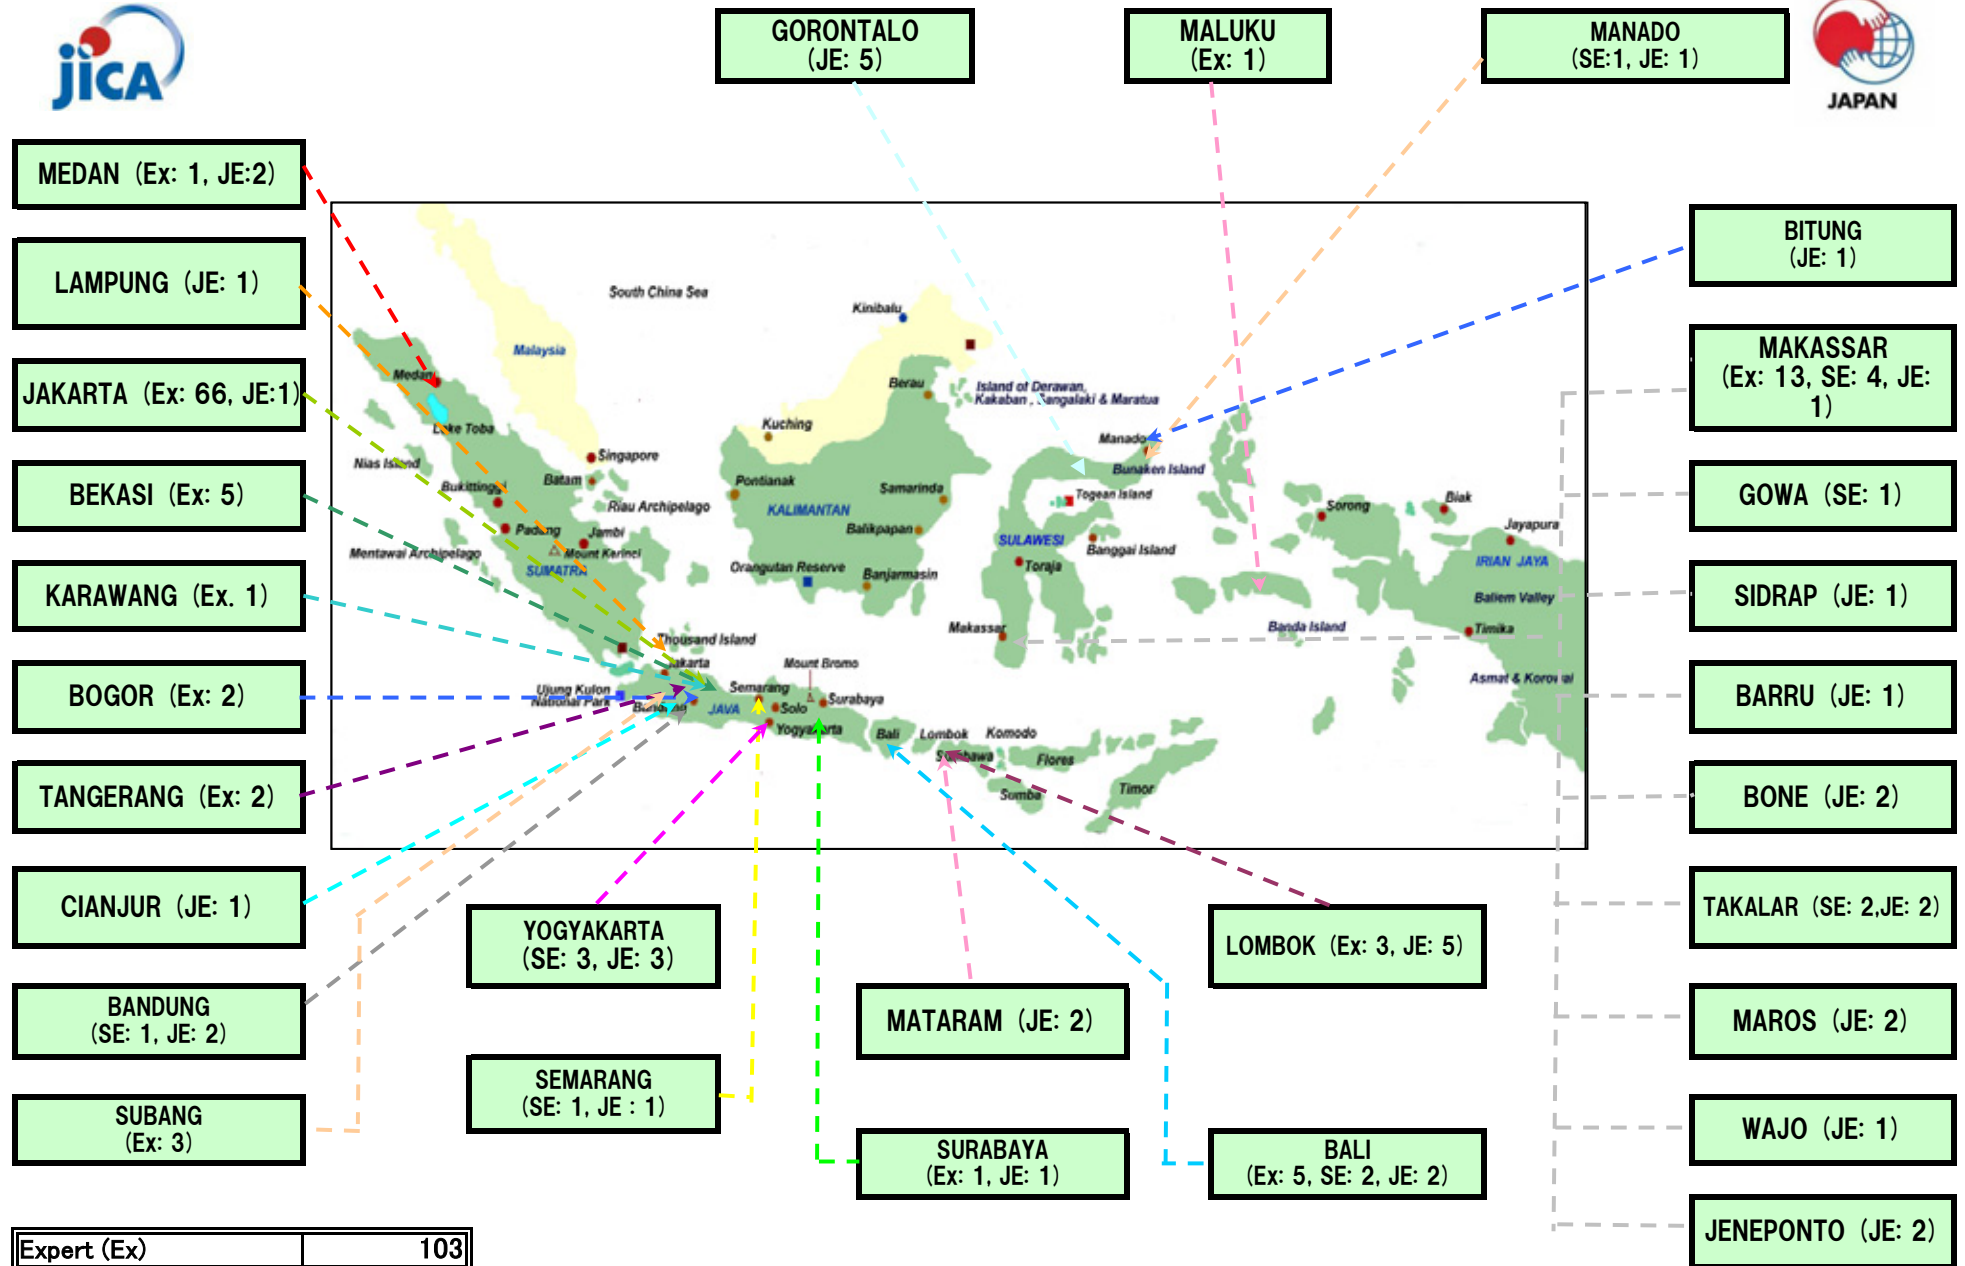

JICA Experts in Indonesia

As of September 2011

Expert (Ex)	103
Silver Expert (SE)	15
Junior Expert (JE)	40
Total	158

JICA Experts in Indonesia

As of September 2011

Junior Experts (JE)		
Health and Medical Care	Midwivery	4
	Nutrition	4
	Nursing	2
Primary and Secondary Education	Science & Mathematics Education	2
	Environment Conservation	7
South Sulawesi Regional Development	Tourism (Cooking)	1
	Vegetable Growing	2
	Nursing	2
	Science and Mathematics Education	2
	Nutrition	1
	Youth Activities	3
	Public Health Nurse	1
Other Priority Sectors	Tourism (Japanese Language, Cooking)	7
	Physical Education	2
TOTAL		40

Experts (Ex)		
Agriculture	Livestock Dev't. Policy, Beef Cattle, Fruit Flies,	8
	Marine and Fisheries	Fisheries Mngmnt Policy
Energy	Electric Power & Energy Policy	1
Economy and Trade	Trade admin., NAFED Service Improv., EPA	6
	Transportation	Port Security, Aircraft Safety, MRT, Shipping Policy, Aviation Safety, Urban Transportation Policy
Public Works	Road Policy, Water Resources Policy, Banjir Bandang, Irrigation Asset Mngmnt, Road-Bridge	11
	Health and Medical Care	Policy, Avian Flu Surveillance
Finance	Policy, Tax Administration	2
Education	Higher Edu. Policy, UNHAS Engineering Fac.	3
Law	IPR Admin.	2
Forestry	Forestry Strategic Plan, Resources Mngmnt, National Park Mngmnt, Ecosystem Restoration, Community Fire Control, Mangrove Ecosystem	14

Fields of Expertise

Silver Experts (SE)		
South Sulawesi Regional Dev't.	Tourism (Promotion Plan, PR Tool Dev't), Japanese Lang.	3
	Carpentry	1
	Sericulture, Culture (Seaweed), Agricultural Machinery	3
Other Priority Sectors	Tourism (Japanese Language)	3
	Alternative Energy, Jewellery Design, Plastic Technology	3
	TV Program Production	1
	Nurse	1
TOTAL		15