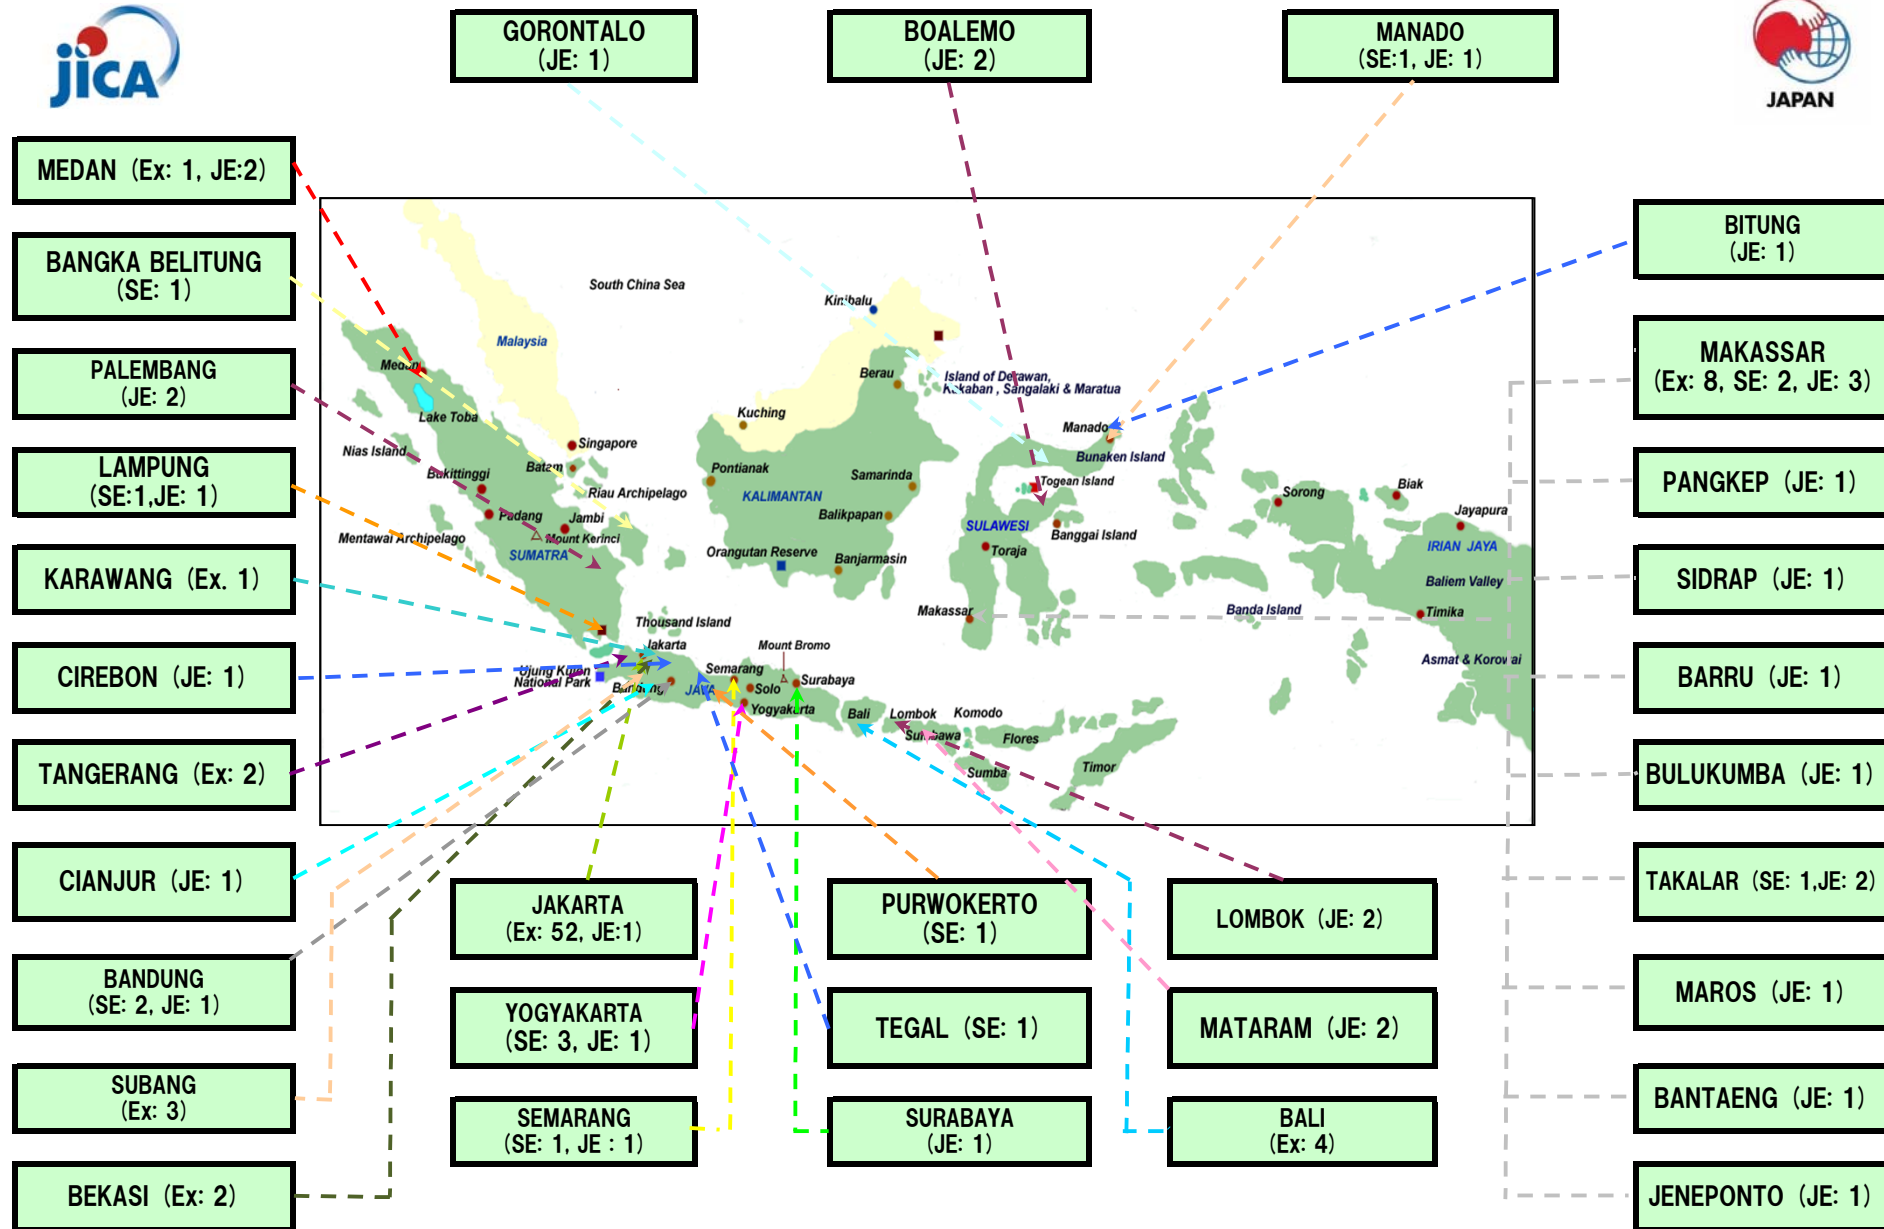

# JICA Experts in Indonesia

As of August 2012

Expert (Ex)	73
Silver Expert (SE)	14
Junior Expert (JE)	33
<b>Total</b>	<b>120</b>

Junior Experts (JE)		
Health and Medical Care	Midwifery	3
	Nutrition	2
Primary and Secondary Education	Science & Mathematics Education	2
Environment Conservation	Environmental Education, Water Analyzation	7
South Sulawesi Regional Development	Tourism (Cooking)	1
	Vegetable Growing	2
	Environmental Education	3
	Science and Mathematics Education	2
	Nutrition	1
	Youth Activities	1
	Public Health Nurse	2
Other Priority Sectors	Tourism (Japanese Language)	6
	Physical Education	1
<b>TOTAL</b>		<b>33</b>

**Fields of Expertise**

Silver Experts (SE)		
South Sulawesi Regional Development	Tourism (PR Tool Development), Japanese Language	2
	Agricultural Machinery	1
Other Priority Sectors	Tourism (Japanese Language)	3
	Alternative Energy, Plastic Technology, Fisheries Machinery, Structural Engineering, Fashion Design, Industrial Management	7
	TV Program Production	1
<b>TOTAL</b>		<b>14</b>