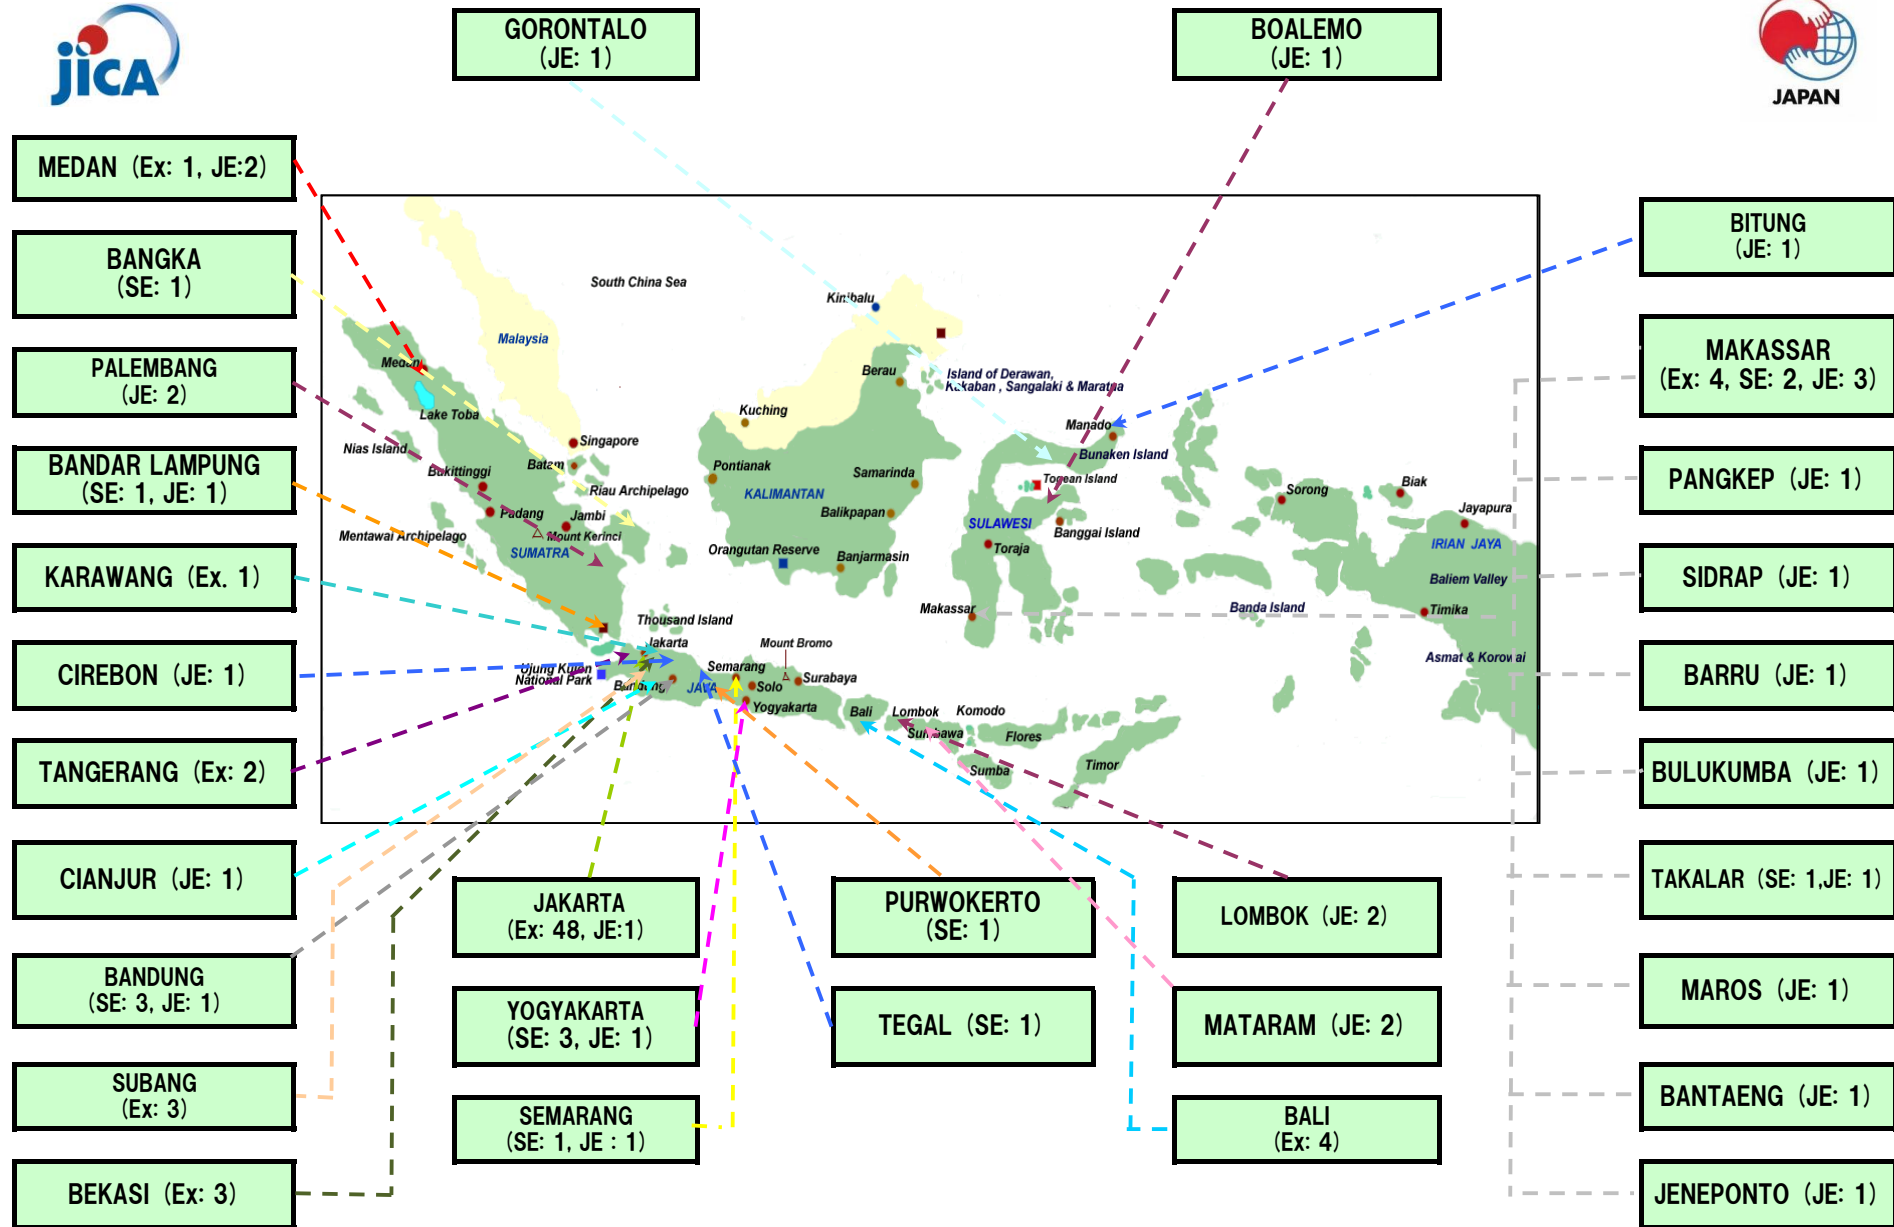

# JICA Experts in Indonesia

As of November 2012

Expert (Ex)	66
Silver Expert (SE)	14
Junior Expert (JE)	29
<b>Total</b>	<b>109</b>

**Fields of Expertise**

Junior Experts (JE)		
Health and Medical Care	Midwifery	3
	Nutrition	1
Primary and Secondary Education	Science & Mathematics Education	2
Environment Conservation	Environmental Education, Water Analysis	7
South Sulawesi Regional Development	Tourism (Cooking)	1
	Vegetable Growing	2
	Environmental Education	3
	Science and Mathematics Education	2
	Nutrition	1
	Youth Activities	1
	Public Health Nurse	1
Other Priority Sectors	Tourism (Japanese Language)	4
	Physical Education	1
<b>TOTAL</b>		<b>29</b>

Experts (Ex)		
Agriculture	Fruit Flies, Animal Health Laboratory	4
Energy	Electric Power & Energy Policy	1
Economy and Trade	Trade Administration, NAFED Service Improvement, Economic Partnership Agreement (JIEPA) Utilization	6
Transportation	Mass Rapid Transit (MRT), Aviation Safety, Vessel Traffic Service System, Port Development	8
Public Works	Road Policy, Water Resources Policy, Flood Management, Building Administration, Sewage Management	6
Finance	Economic, Fiscal, & Financial Policy, Tax Administration	2
Education	Higher Education Policy, Junior Secondary Education Improvement	2
Law	Intellectual Property Rights (IPR) Administration	2
Forestry	Forestry Strategic Plan, Ecosystem Restoration, Community Assistant Around Peat Land, Mangrove Ecosystem Conservation	10
Competition	Policy	1
Climate Change	Climate Change Capacity Development	6
<b>TOTAL</b>		<b>66</b>

Silver Experts (SE)		
South Sulawesi Regional Development	Tourism (PR Tool Development), Japanese Language	2
	Agricultural Machinery	1
Other Priority Sectors	Tourism (Japanese Language)	2
	Alternative Energy, Plastic Technology, Fisheries Machinery, Structural Engineering, Fashion Design, Refractory Technology	6
	TV Program Production	1
	Industrial Management, Industrial Pollution Management	2
<b>TOTAL</b>		<b>14</b>