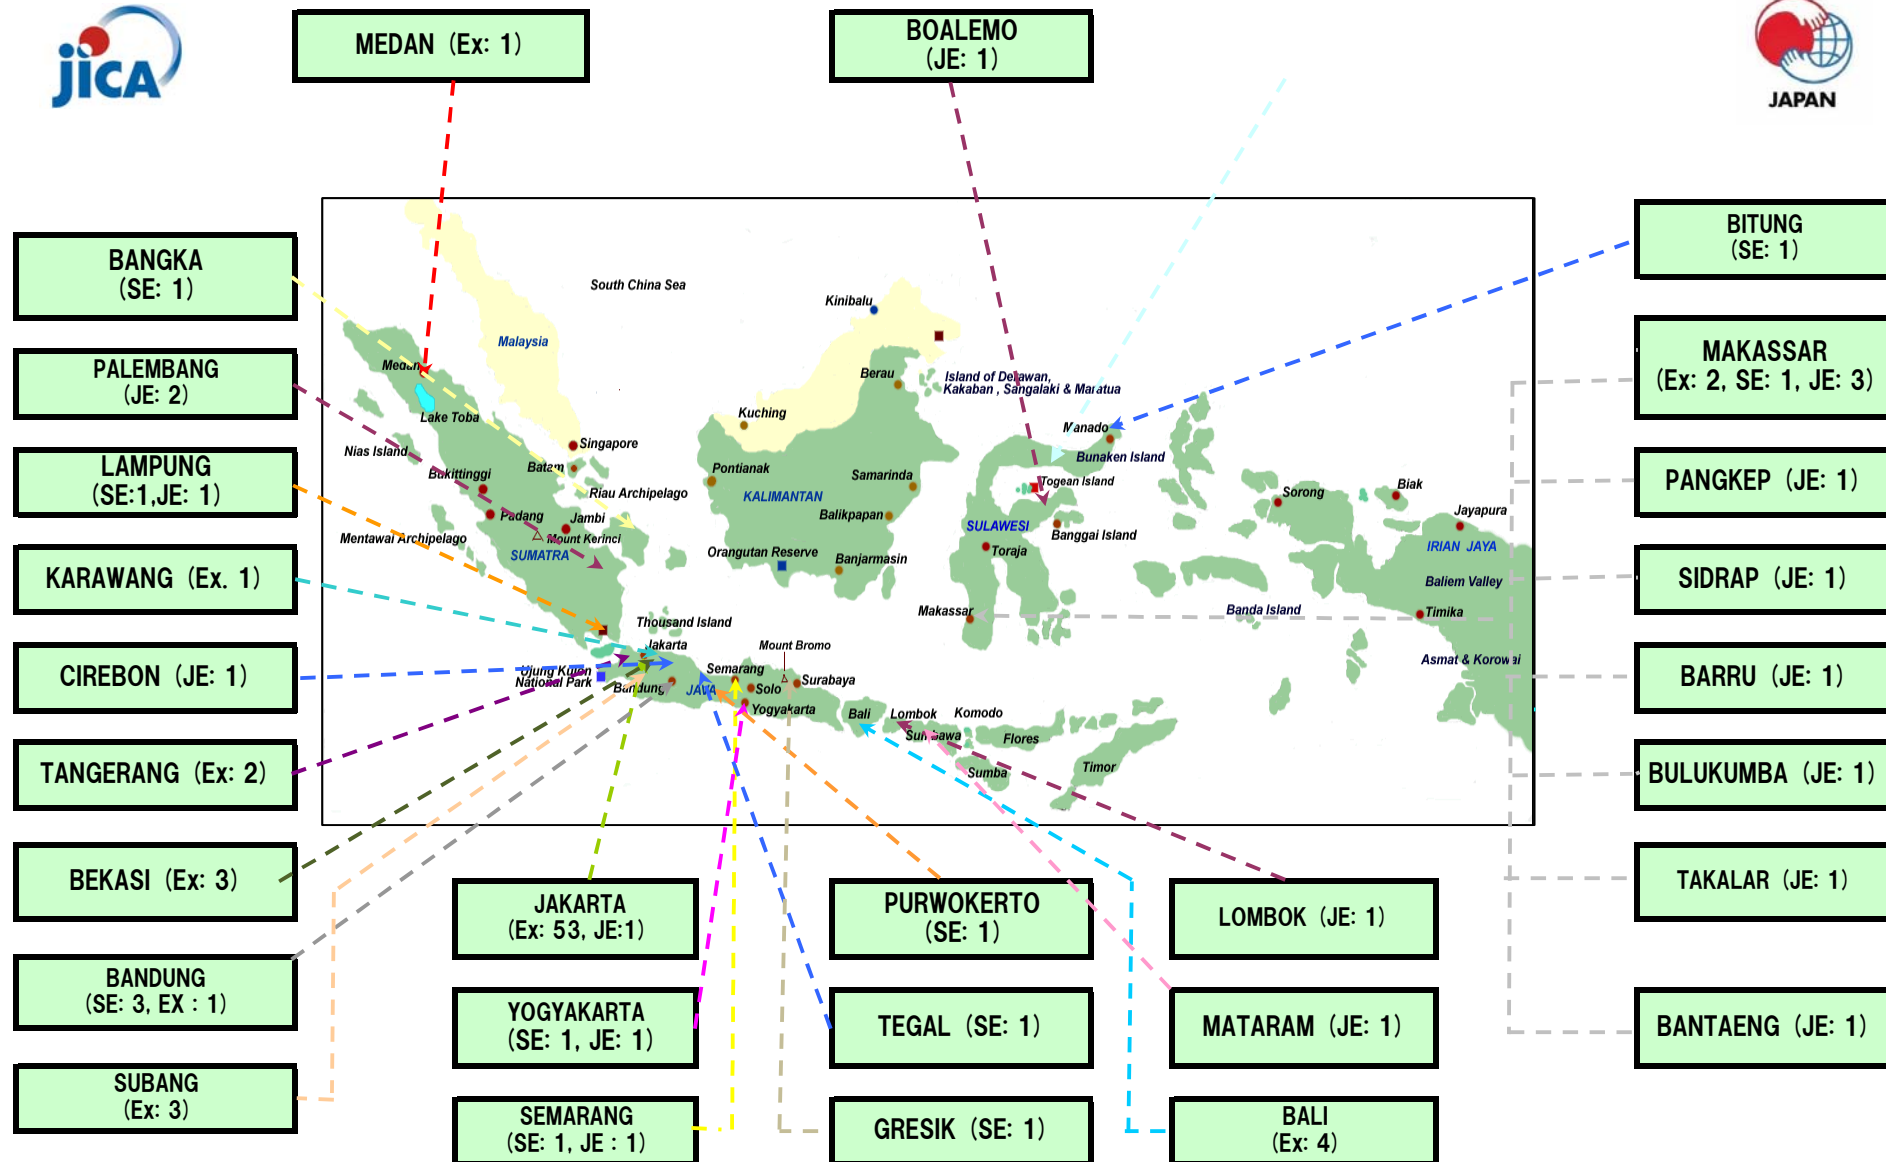

# JICA Experts in Indonesia

As of April 2013

Expert (Ex)	70
Silver Expert (SE)	12
Junior Expert (JE)	19
<b>Total</b>	<b>101</b>

## JICA Experts in Indonesia

Junior Experts (JE)		
Health and Medical Care	Midwifery	1
	Nutrition	1
Primary and Secondary Education	Science & Mathematics Education	1
Environment Conservation	Environmental Education	2
South Sulawesi Regional Development	Public Health Nurse	2
	Vegetable Growing	1
	Environmental Education	3
	Science and Mathematics Education	1
	Nutrition	1
	Youth Activities	1
	Other Priority Sectors	Physical Education
	Tourism (Japanese Language)	4
<b>TOTAL</b>		<b>19</b>

Silver Experts (SE)		
South Sulawesi Regional Development	Japanese Language	1
	Tourism (Japanese Language)	2
Other Priority Sectors	Alternative Energy, Structural Engineering, Fashion Design, Industrial Management, Industrial Pollution Management, Refractory Techn., Foundry	7
	Fisheries Machinery, Fishing Technique Dev't	2
<b>TOTAL</b>		<b>12</b>