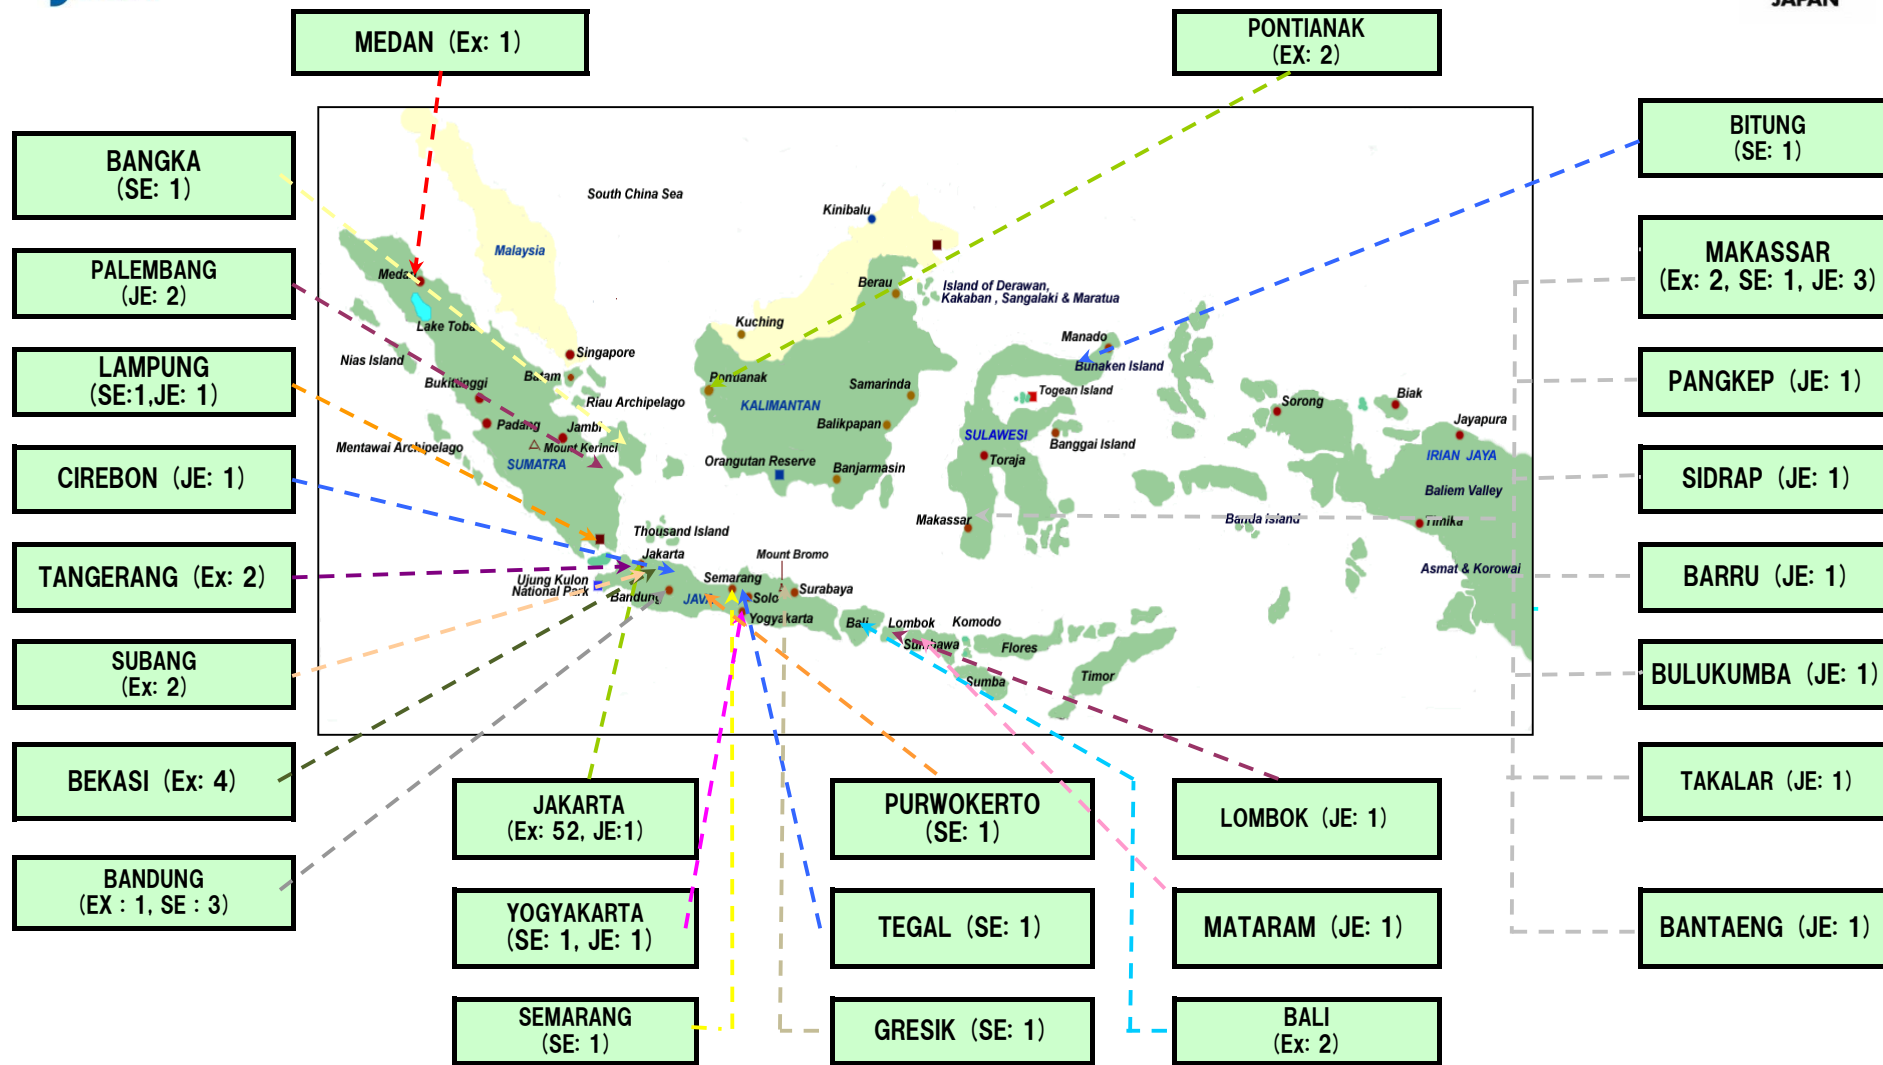

# JICA Experts in Indonesia

Expert (Ex)	68
Silver Expert (SE)	12
Junior Expert (JE)	17
Total	97

Junior Experts (JE)		
Health and Medical Care	Nutrition	1
Primary and Secondary Education	Science & Mathematics Education	1
Environment Conservation	Environmental Education	2
	Public Health Nurse	2
	Vegetable Growing	1
	Environmental Education	3
South Sulawesi Regional Development	Science and Mathematics Education	1
	Nutrition	1
	Youth Activities	1
Other Priority Sectors	Physical Education	1
	Tourism (Japanese Language)	3
<b>TOTAL</b>		<b>17</b>

Silver Experts (SE)		
South Sulawesi Regional Development	Japanese Language	1
	Tourism (Japanese Language)	2
Other Priority Sectors	Alternative Energy, Structural Engineering, Fashion Design, Industrial Management, Industrial Pollution Management, Refractory Techn., Foundry	7
	Fisheries Machinery, Fishing Technique Dev't	2
		<b>12</b>