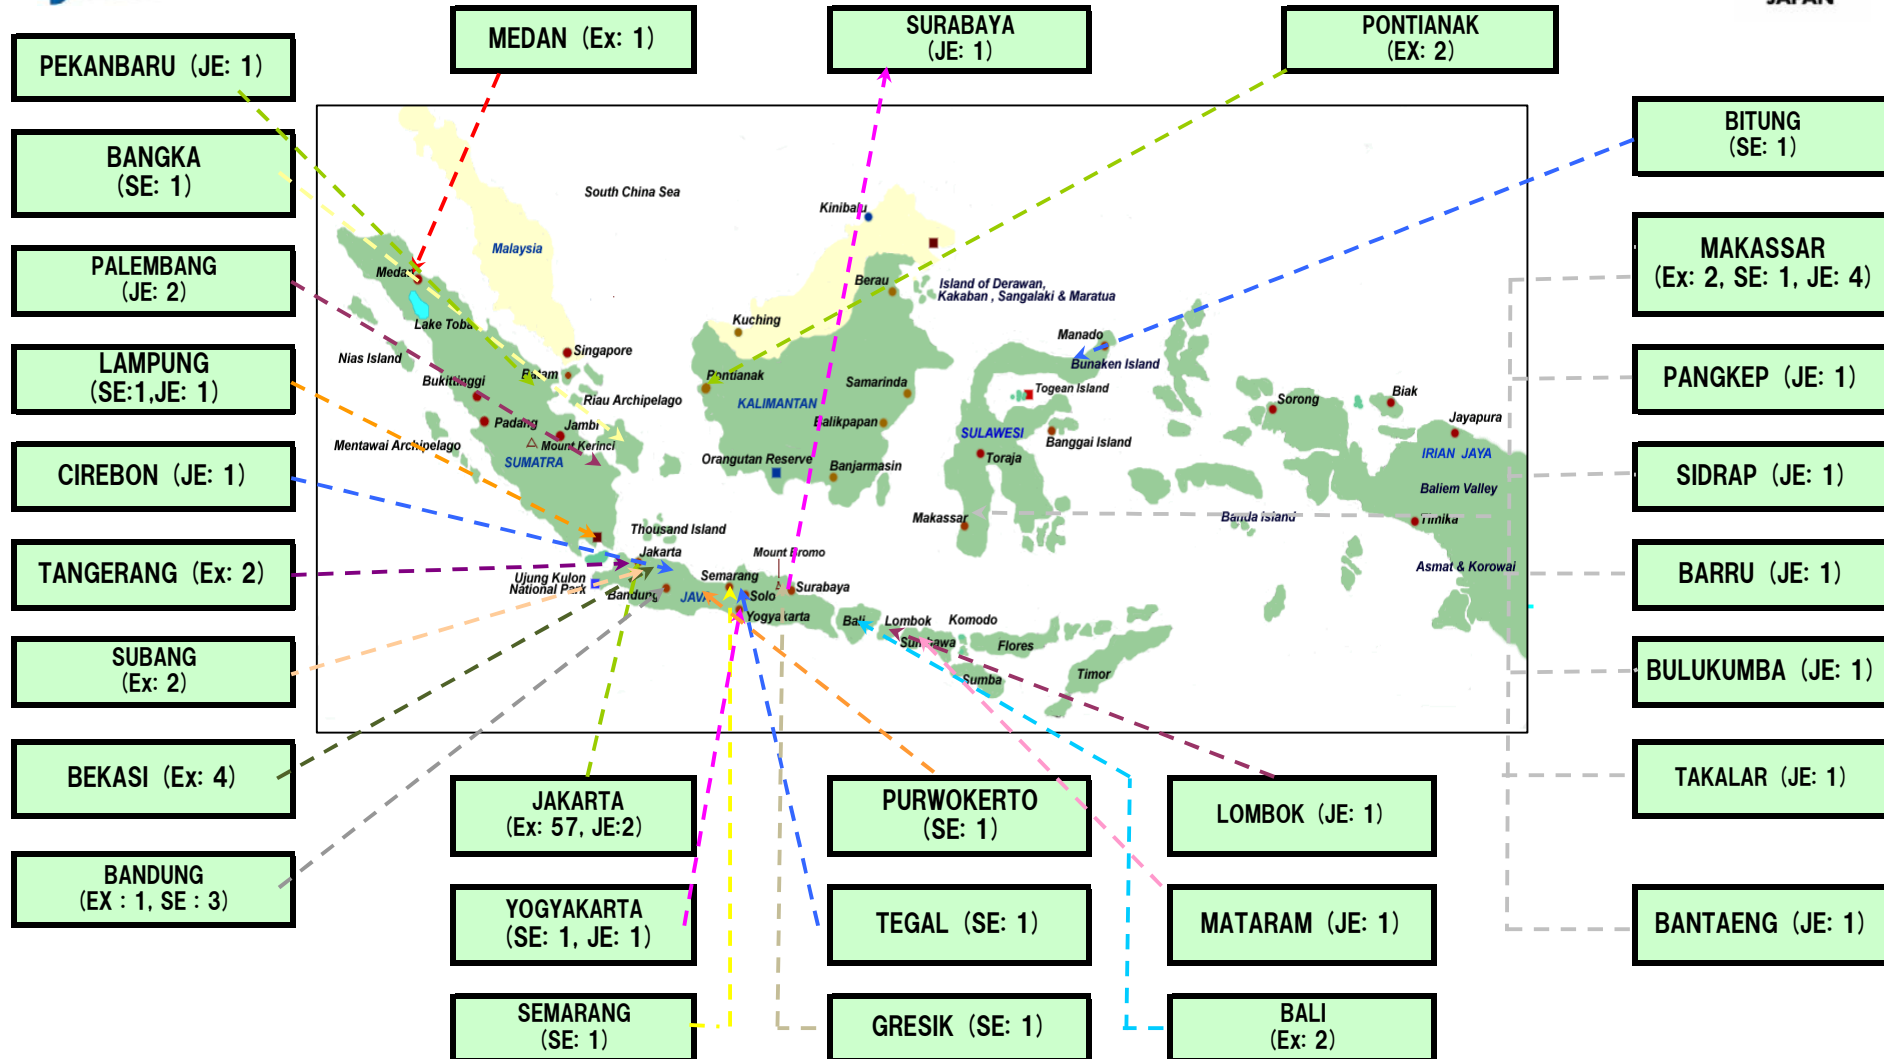

# JICA Experts in Indonesia

September 2013

Expert (Ex)	73
Silver Expert (SE)	12
Junior Expert (JE)	21
<b>Total</b>	<b>106</b>

Junior Experts (JE)		
Health and Medical Care	Nutrition	1
Primary and Secondary Education	Science & Mathematics Education	1
Environment Conservation	Environmental Education	2
South Sulawesi Regional Development	Public Health Nurse	2
	Vegetable Growing	1
	Environmental Education	3
	Science and Mathematics Education	1
	Nutrition	1
Other Priority Sectors	Youth Activities	1
	Physical Education	1
	Physical Education	2
	Tourism (Japanese Language)	5
<b>TOTAL</b>		<b>21</b>

Silver Experts (SE)		
South Sulawesi Regional Development	Japanese Language	1
Other Priority Sectors	Tourism (Japanese Language)	2
	Alternative Energy, Structural Engineering, Fashion Design, Industrial Management, Industrial Pollution Management, Refractory Technology, Foundry	7
	Fisheries Machinery, Fishing Technique Development	2
<b>TOTAL</b>		<b>12</b>