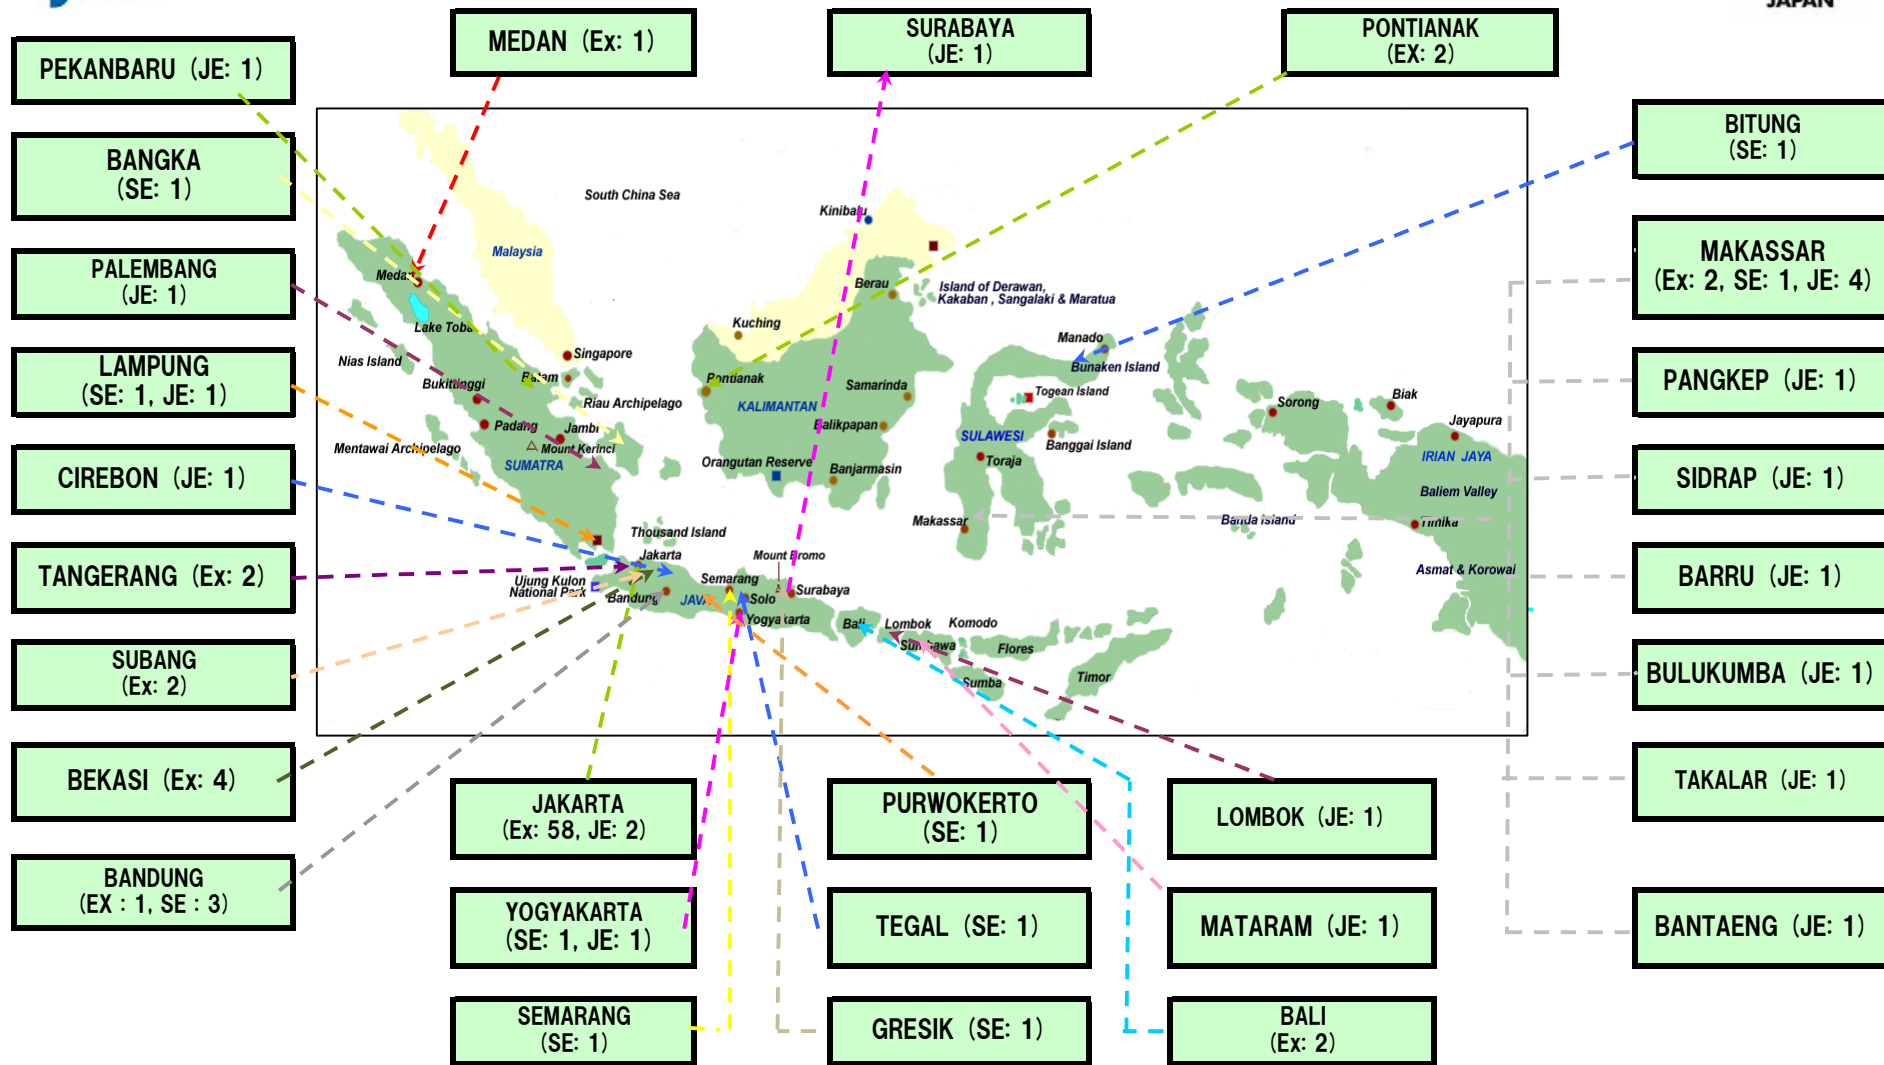

# JICA Experts in Indonesia

Expert (Ex)	74
Silver Expert (SE)	12
Junior Expert (JE)	20
<b>Total</b>	<b>106</b>

Junior Experts (JE)		
Health and Medical Care	Nutrition	1
Primary and Secondary Education	Science & Mathematics Education	1
Environment Conservation	Environmental Education	2
South Sulawesi Regional Development	Public Health Nurse	3
	Vegetable Growing	1
	Environmental Education	3
	Science and Mathematics Education	1
Other Priority Sectors	Nutrition	1
	Physical Education	1
	Tourism (Japanese Language)	4
	Physical Education	2
<b>TOTAL</b>		<b>20</b>

Silver Experts (SE)		
South Sulawesi Regional Development	Japanese Language	1
Other Priority Sectors	Tourism (Japanese Language)	2
	Alternative Energy, Structural Engineering, Fashion Design, Industrial Management, Industrial Pollution Management, Refractory Technology, Foundry	7
	Fisheries Machinery, Fishing Technique Development	2
<b>TOTAL</b>		<b>12</b>