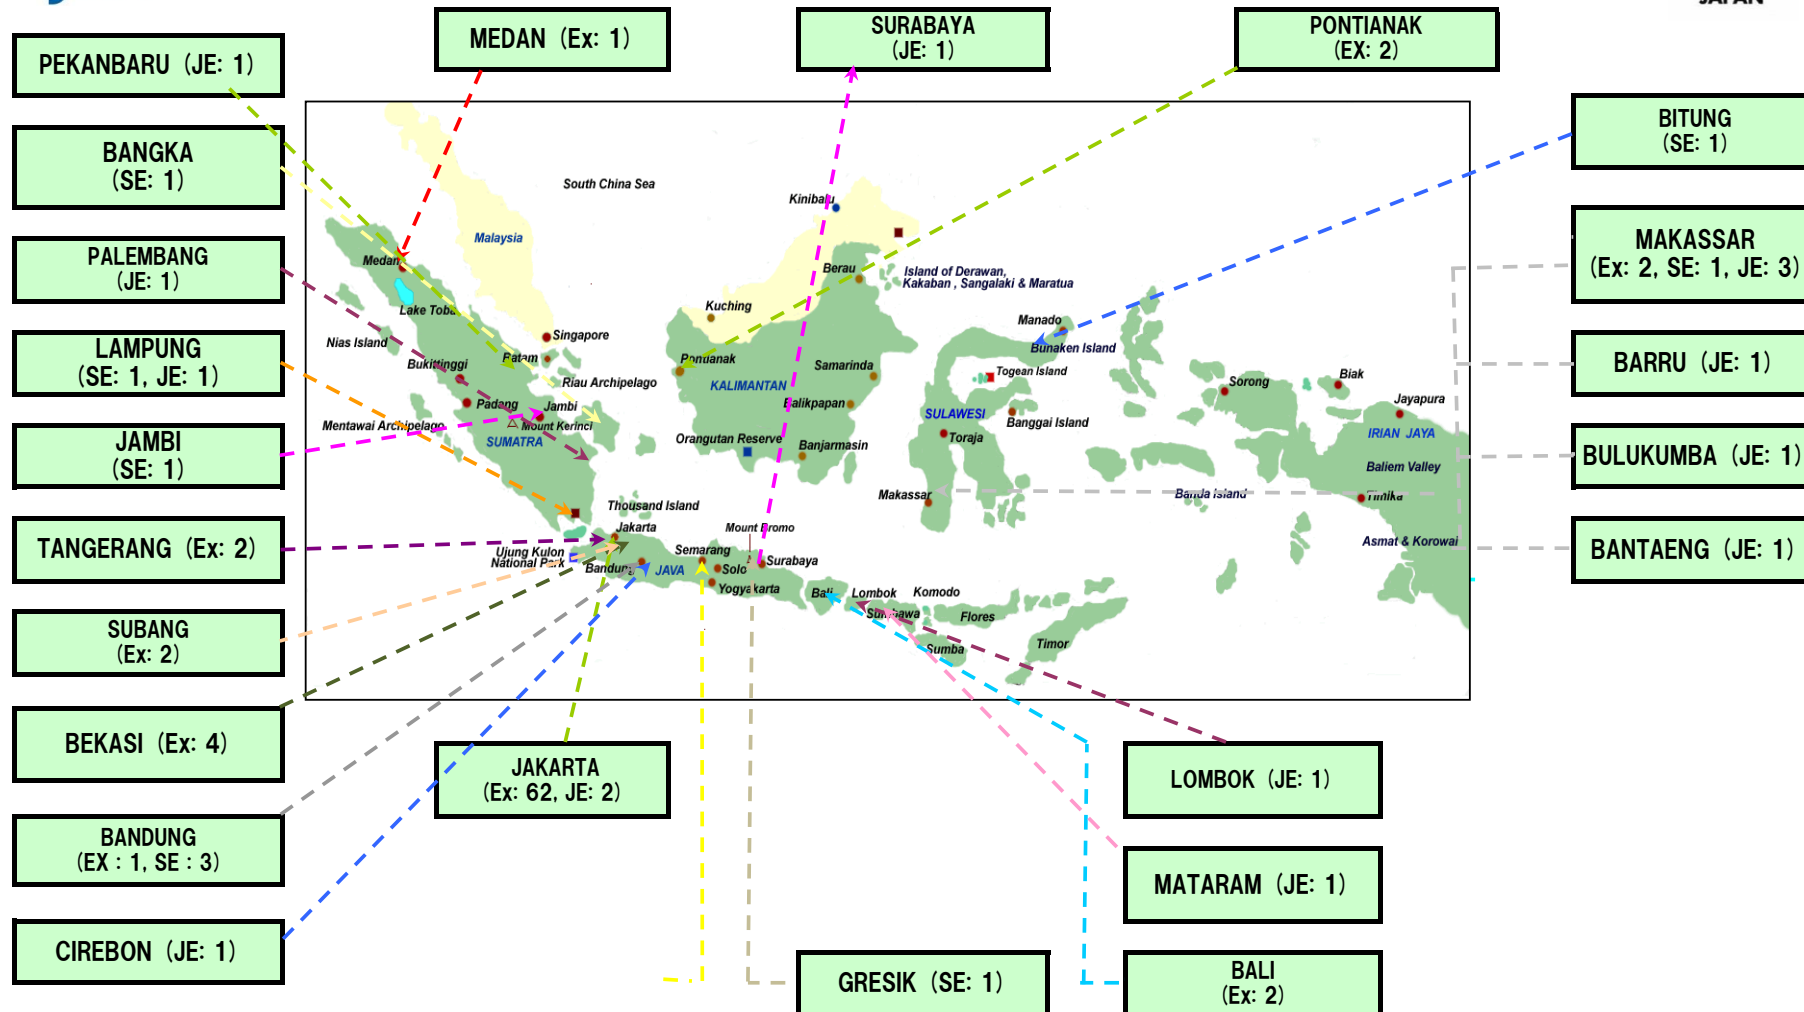

JICA Experts in Indonesia

January 2014

Expert (Ex)	78
Silver Expert (SE)	9
Junior Expert (JE)	15
Total	102

Junior Experts (JE)		
Health and Medical Care	Nutrition	1
Environment Conservation	Environmental Education	2
Other Priority Sectors	Tourism (Japanese Language)	4
	Physical Education	2
South Sulawesi Regional Development	Public Health Nurse	1
	Vegetable Growing	1
	Environmental Education	2
	Science and Mathematics Education	1
	Physical Education	1
TOTAL		15

Silver Experts (SE)		
South Sulawesi Regional Development	Japanese Language	1
Other Priority Sectors	Tourism (Japanese Language)	0
	Alternative Energy, Structural Engineering, Industrial Management, Industrial Pollution Management, Refractory Technology, Foundry	6
	Fishing Technique Development, Fresh Water aqua culture technology	2
TOTAL		9