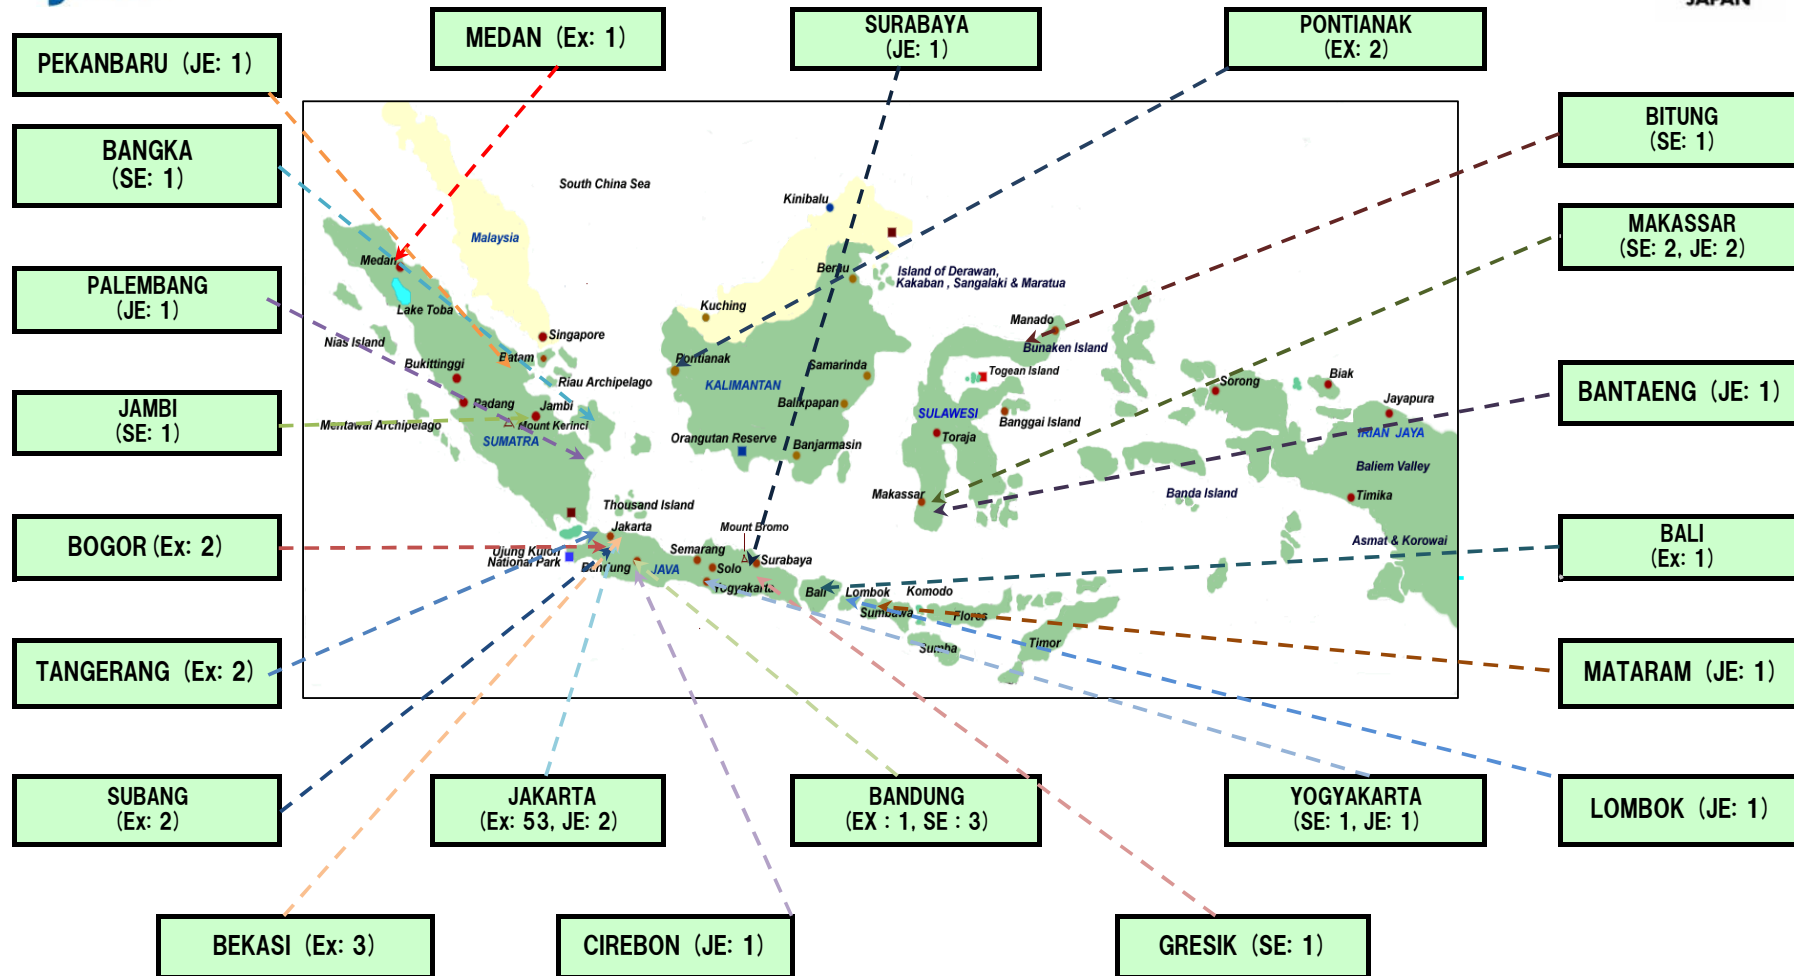

JICA Experts in Indonesia

Expert (Ex)	67
Silver Expert (SE)	10
Junior Expert (JE)	12
Total	89

JICA Experts in Indonesia (Fields of Expertise)

As of April 2014

Junior Experts (JE)		
Environment Conservation	Environmental Education	3
Other Priority Sectors	Physical Education	2
	Tourism, Japanese Language (for tourism)	4
South Sulawesi Regional Development	Vegetable Growing	1
	Public Health Nurse	1
	Physical Education	1
TOTAL		12

Silver Experts (SE)		
South Sulawesi Regional Development	Japanese Language	1
	Agriculture Machinery	1
Other Priority Sectors	Fishing Technique Development, Fresh Water Aquaculture Technology	2
	Alternative Energy, Structural Engineering, Industrial Management, Refractory Technology, Foundry, Garment	6
TOTAL		10