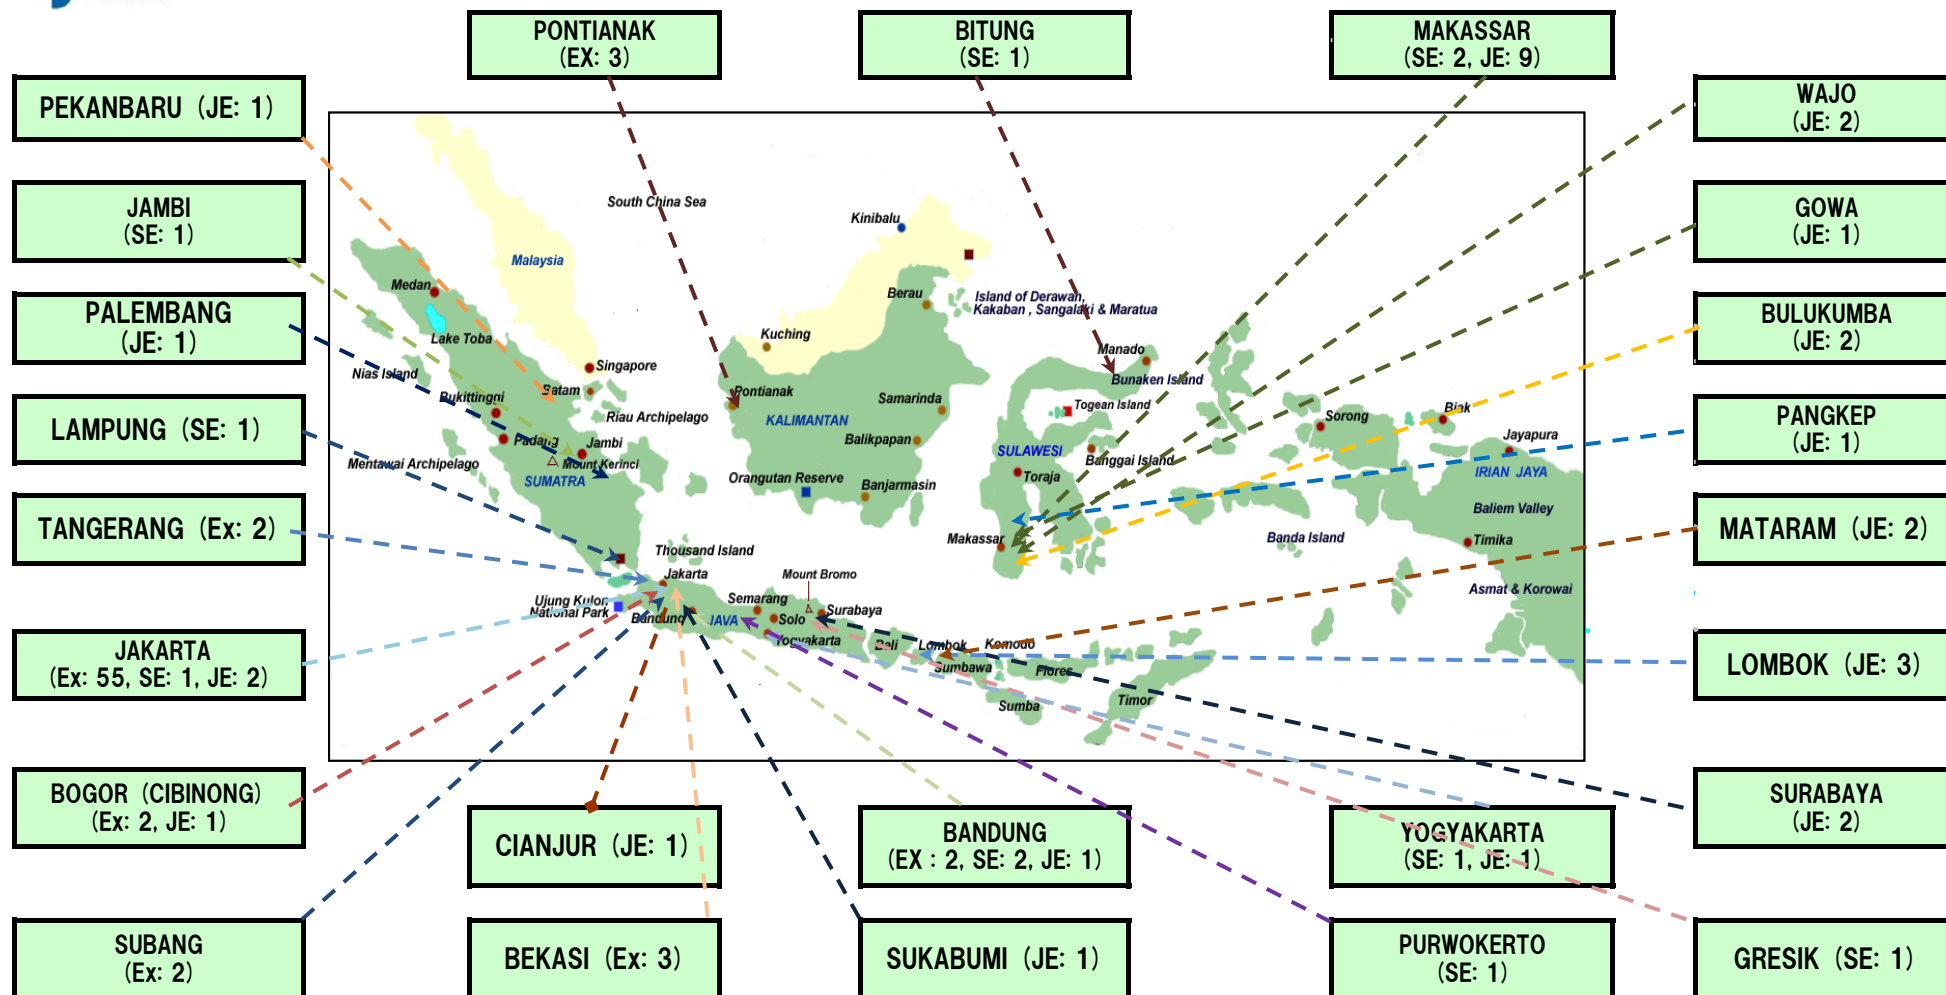

# JICA Experts in Indonesia

Expert (Ex)	69
Silver Expert (SE)	11
Junior Expert (JE)	31
Total	111

## JICA Experts in Indonesia (Fields of Expertise)

Junior Experts (JE)		
Environment Conservation	Environmental Education, Environmental Governance	5
	Physical Education	3
Other Priority Sectors	Tourism, Japanese Language (for tourism)	4
	Community Development	2
	Social Worker	1
Health	Nutrition	1
	Social Worker	1
	Community Development	3
	Computer	1
	Environmental Education	3
South Sulawesi Regional Development	Public Health Nurse	3
	Midwifery	1
	Elementary Education	1
	Physical Education	1
	Nutrition	1
<b>TOTAL</b>		<b>31</b>