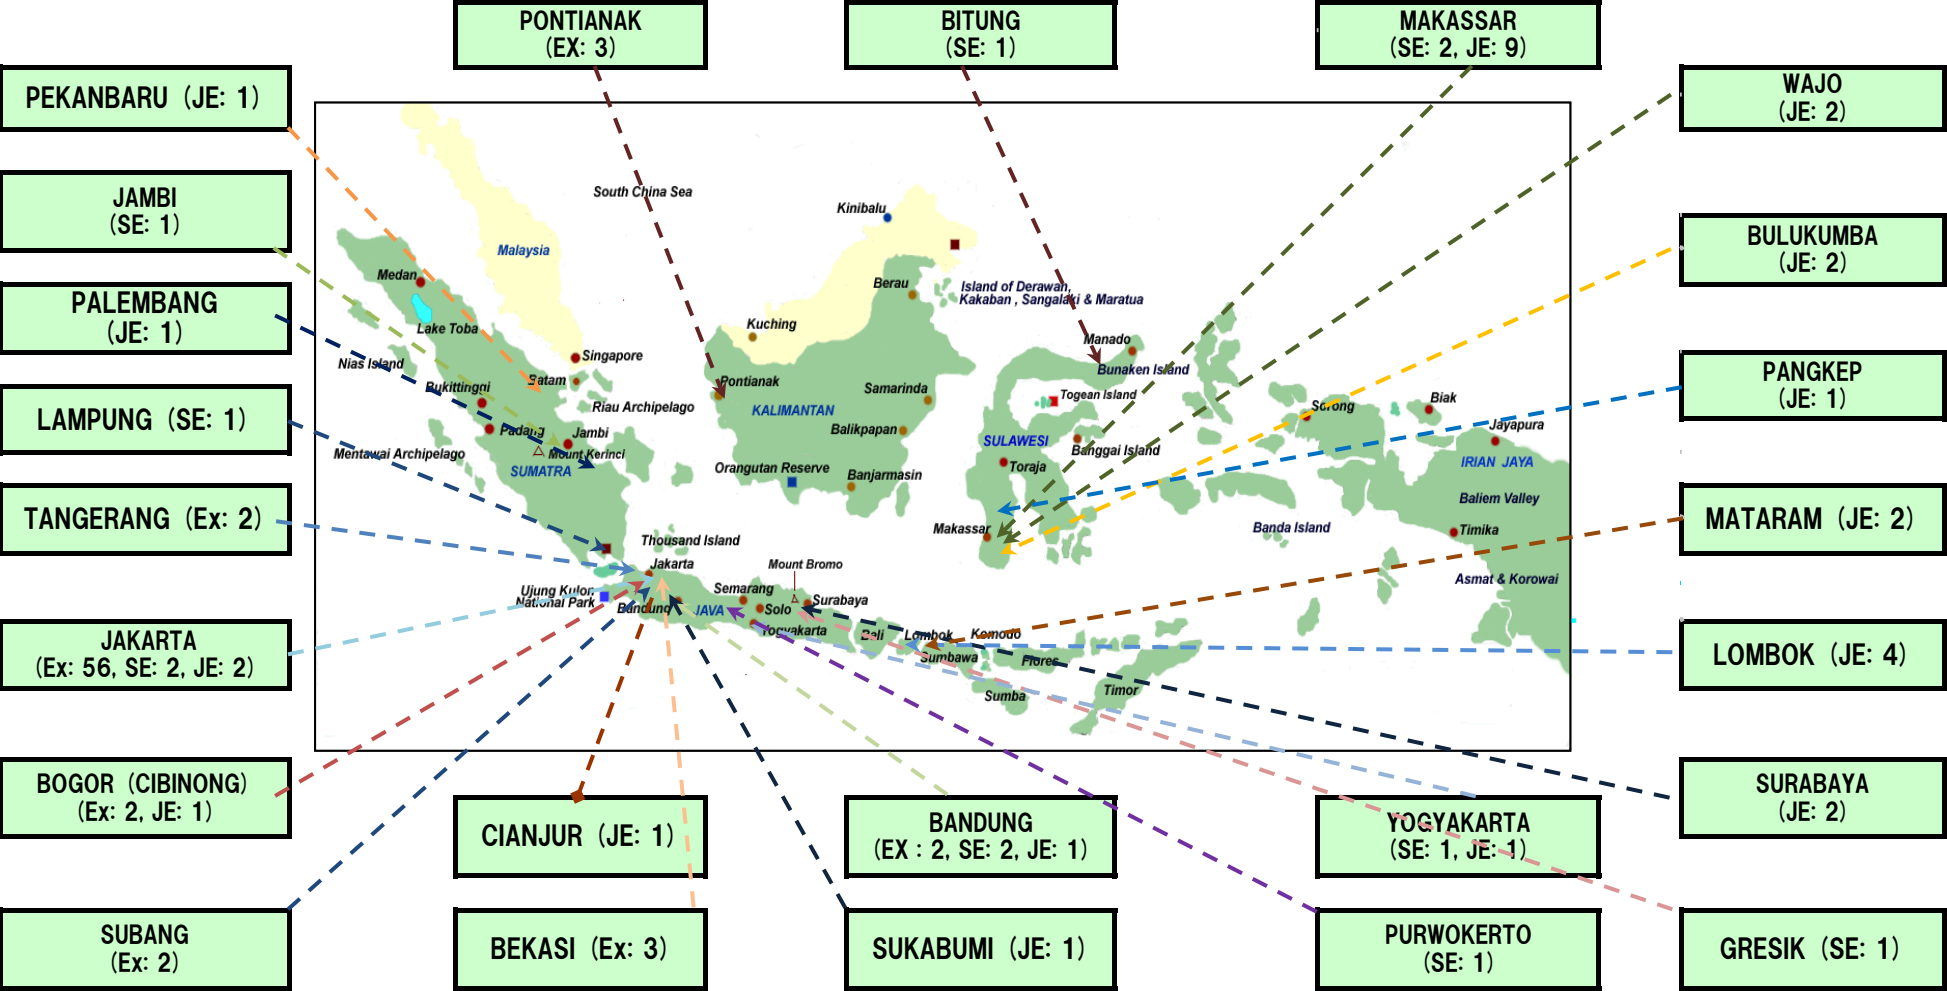

JICA Experts in Indonesia

Expert (Ex)	70
Silver Expert (SE)	12
Junior Expert (JE)	31
Total	113

JICA Experts in Indonesia (Fields of Expertise)

Junior Experts (JE)		
Environment Conservation	Environmental Education, Environmental Governance	5
	Physical Education	3
Other Priority Sectors	Tourism, Japanese Language (for tourism)	4
	Community Development	2
	Social Worker	1
Health	Nutrition	1
	Midwifery	1
South Sulawesi Regional Development	Community Development	3
	Computer	1
	Environmental Education	3
	Public Health Nurse	3
	Social Worker	1
	Elementary Education	1
	Physical Education	1
	Nutrition	1
	TOTAL	31