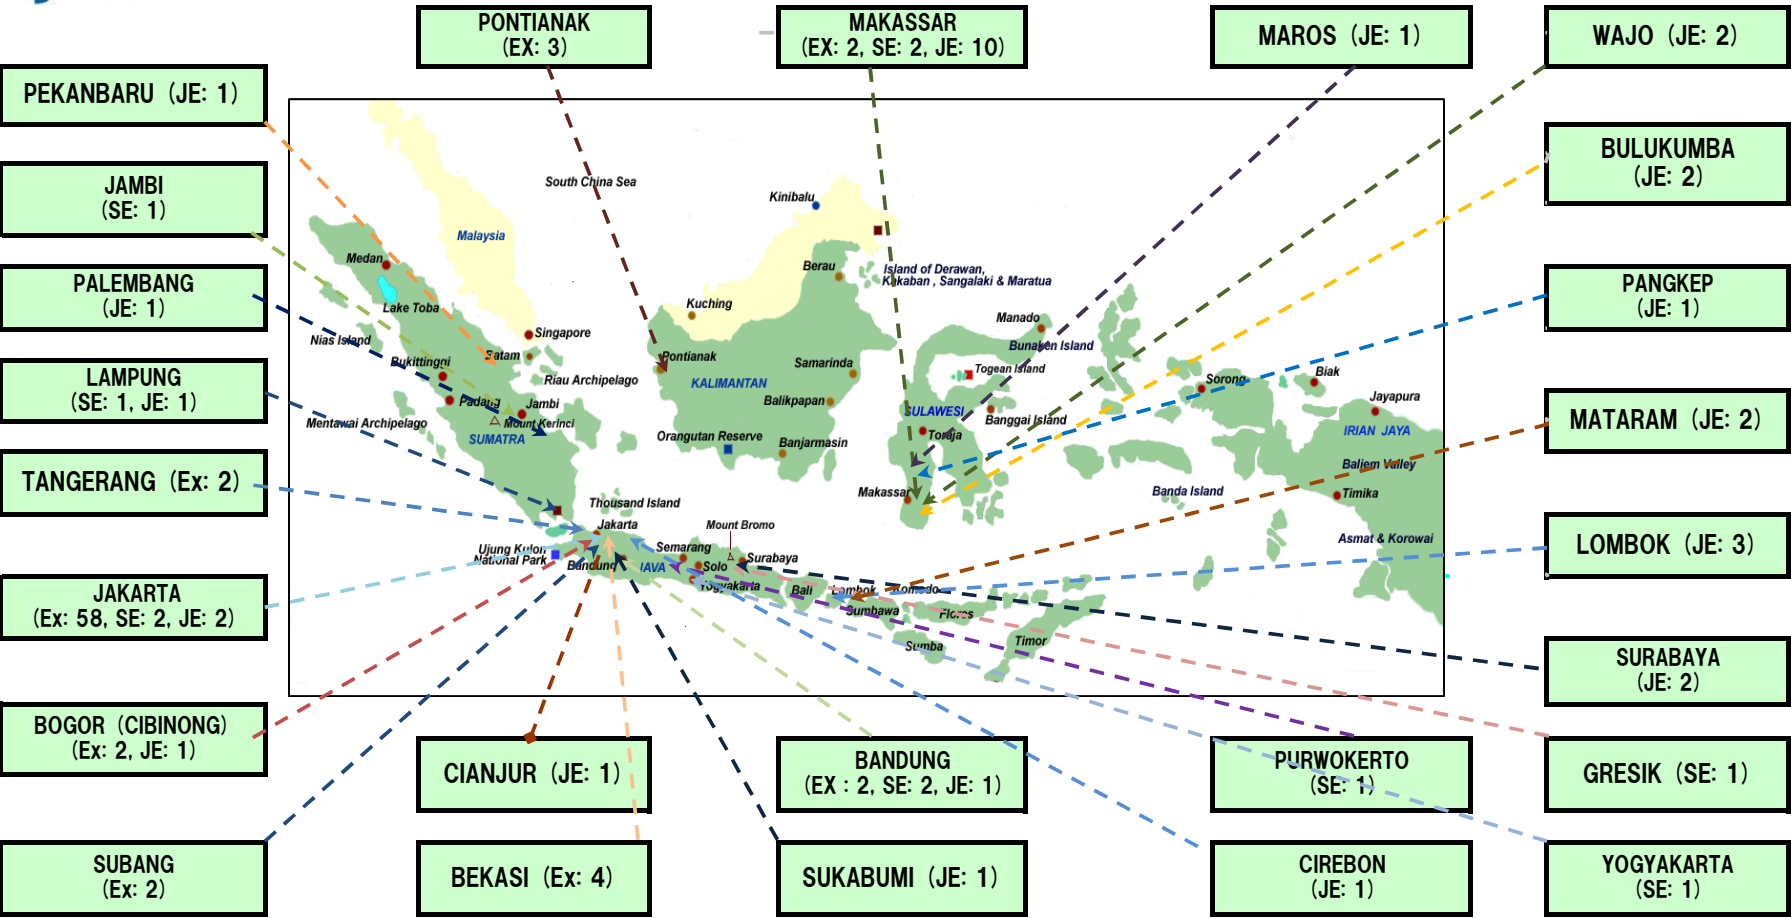

JICA Experts in Indonesia

Expert (Ex)	75
Silver Expert (SE)	11
Junior Expert (JE)	33
Total	119

JICA Experts in Indonesia (Fields of Expertise)

As of March 2015

Junior Experts (JE)		
Environment Conservation	Environmental Education; Environmental Governance	4
	Physical Education	3
Other Priority Sectors	Tourism, Japanese Language (for tourism)	5
	Community Development	2
	Social Worker	1
Health	Nutrition	1
	Midwifery	1
South Sulawesi Regional Development	Community Development	4
	Computer	1
	Environmental Education	3
	Public Health Nurse, Nutrition	3
	Social Worker	1
	Elementary Education	1
	Physical Education	1
	Beautician	1
	Cooking	1
	TOTAL	33