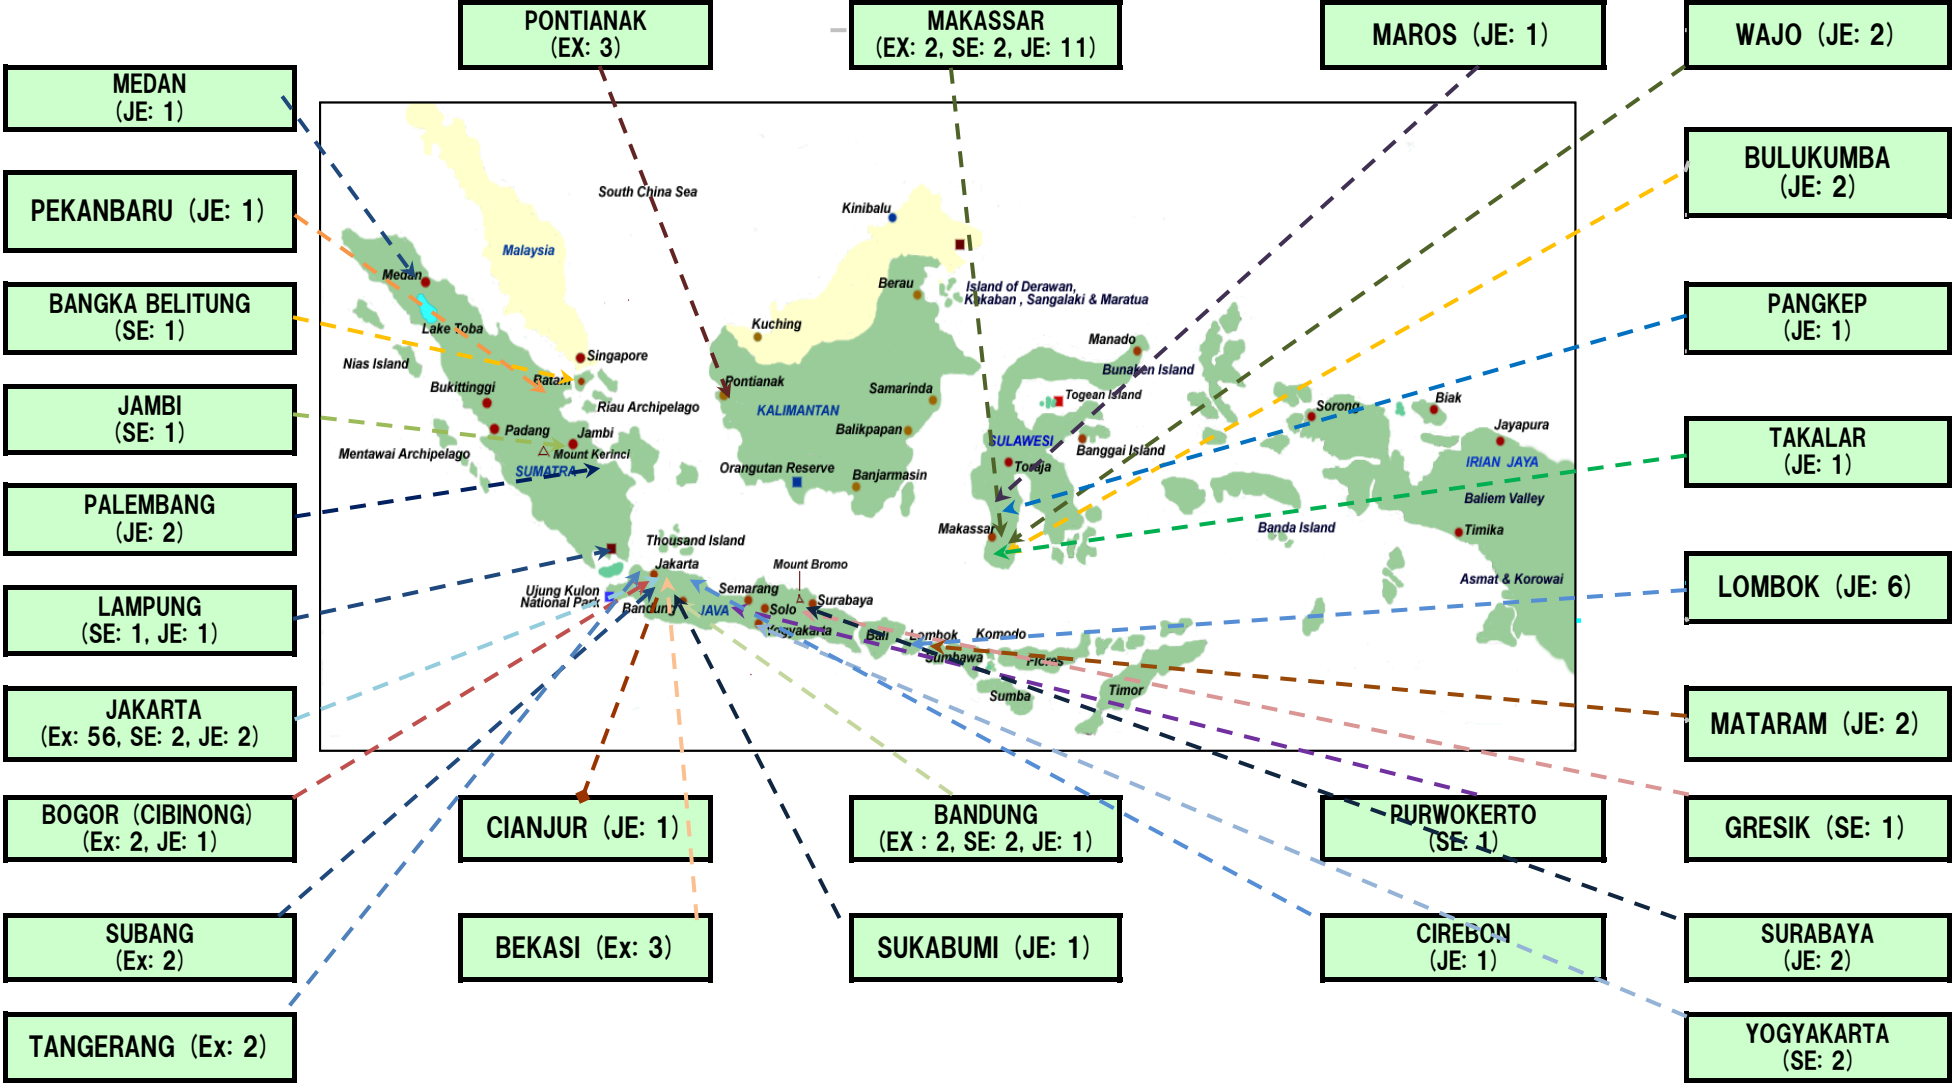

# JICA Experts in Indonesia

Expert (Ex)	72
Silver Expert (SE)	13
Junior Expert (JE)	40
<b>Total</b>	<b>125</b>

### JICA Experts in Indonesia (Fields of Expertise)

Junior Experts (JE)		
Environment Conservation	Environmental Education; Environmental Governance	6
	Physical Education	3
Other Priority Sectors	Tourism, Japanese Language (for tourism)	5
	Community Development	3
	Social Worker	1
Health	Nutrition	2
	Midwifery	1
	Physical Therapy	1
South Sulawesi Regional Development	Community Development	5
	Environmental Education	3
	Japanese language (for tourism)	1
	Public Health Nurse, Nutrition	3
	Social Worker	1
	Elementary Education	1
	Physical Education	1
	Beautician	1
	Cooking	1
	Computer	1
<b>TOTAL</b>	<b>40</b>	