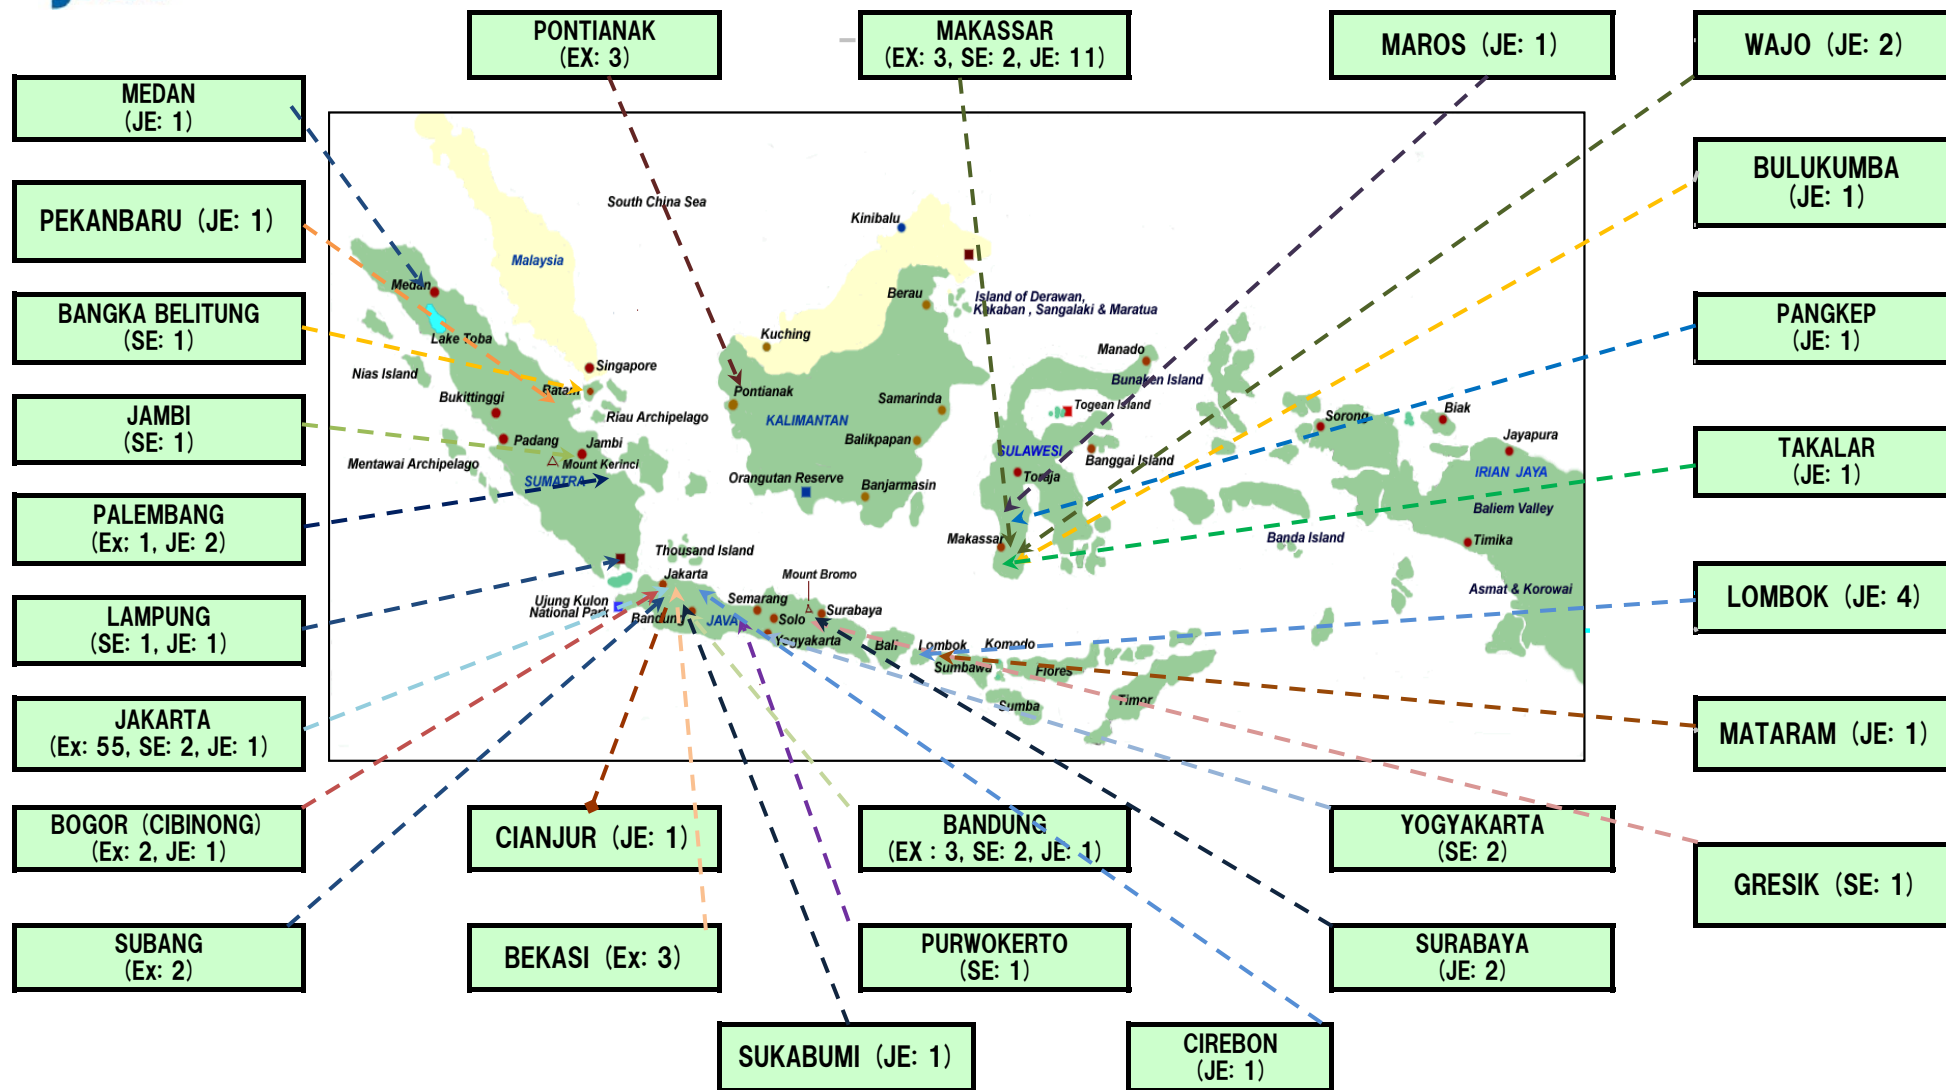

JICA Experts in Indonesia

Expert (Ex)	72
Silver Expert (SE)	13
Junior Expert (JE)	35
Total	120

JICA Experts in Indonesia (Fields of Expertise)

Junior Experts (JE)		
Environment Conservation	Environmental Education; Environmental Governance	5
	Physical Education	2
Other Priority Sectors	Tourism, Japanese Language (for tourism)	5
	Community Development	2
	Social Worker	1
Health	Nutrition	1
	Midwifery	1
	Physical Therapy	1
	Community Development	5
South Sulawesi Regional Development	Environmental Education	3
	Cooking, Japanese language (for tourism)	2
	Public Health Nurse, Nutrition	2
	Social Worker	1
	Elementary Education	1
	Physical Education	1
	Beautician	1
	Computer	1
TOTAL	35	