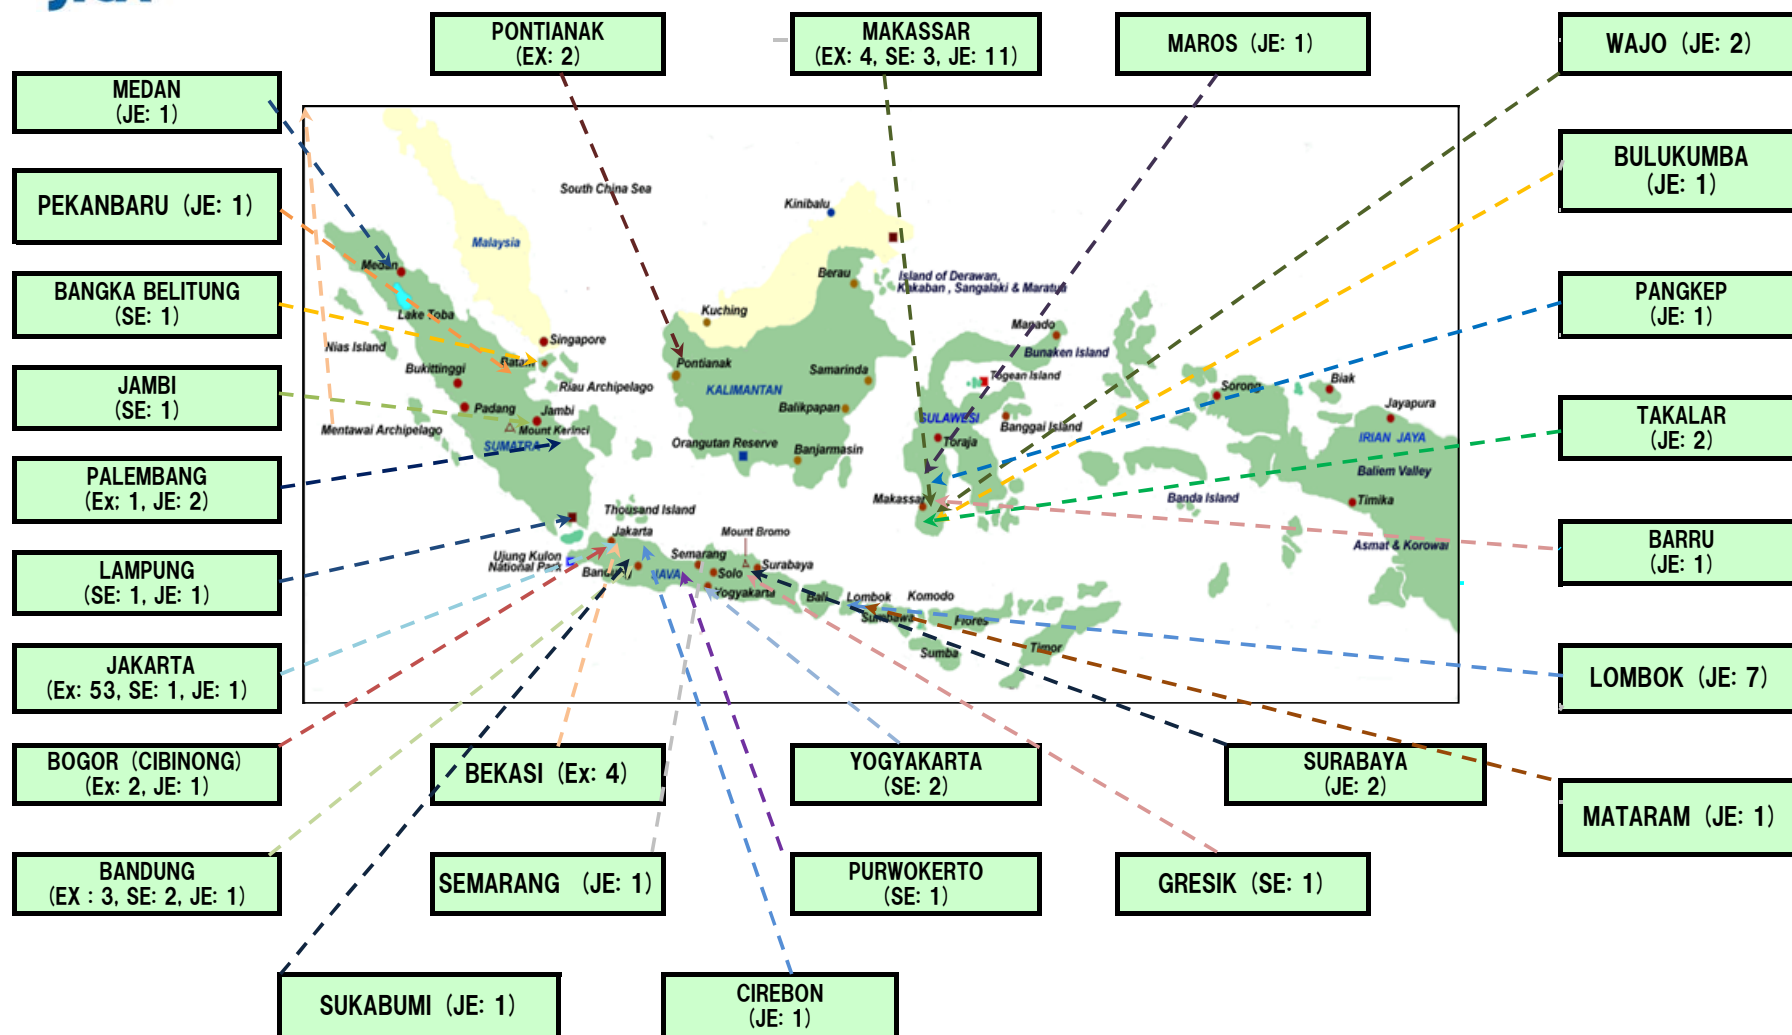

JICA Experts in Indonesia

Expert (Ex)	69
Silver Expert (SE)	13
Junior Expert (JE)	40
Total	122

JICA Experts in Indonesia
(Fields of Expertise)

Junior Experts (JE)		
Environment Conservation	Environmental Education;	4
	Environmental Governance	
Other Priority Sectors	Physical Education	2
	Tourism, Japanese Language (for tourism)	5
	Community Development	2
	Social Worker	1
	Design	1
Health	Nutrition	2
	Midwifery	2
	Physical Therapy	1
	Nursing	1
South Sulawesi Regional Development	Community Development	5
	Environmental Education	3
	Cooking, Japanese language (for tourism)	2
	Public Health Nurse, Nutrition	4
	Social Worker	1
	Elementary Education	1
	Physical Education	1
	Beautician	1
	Computer	1
	TOTAL	