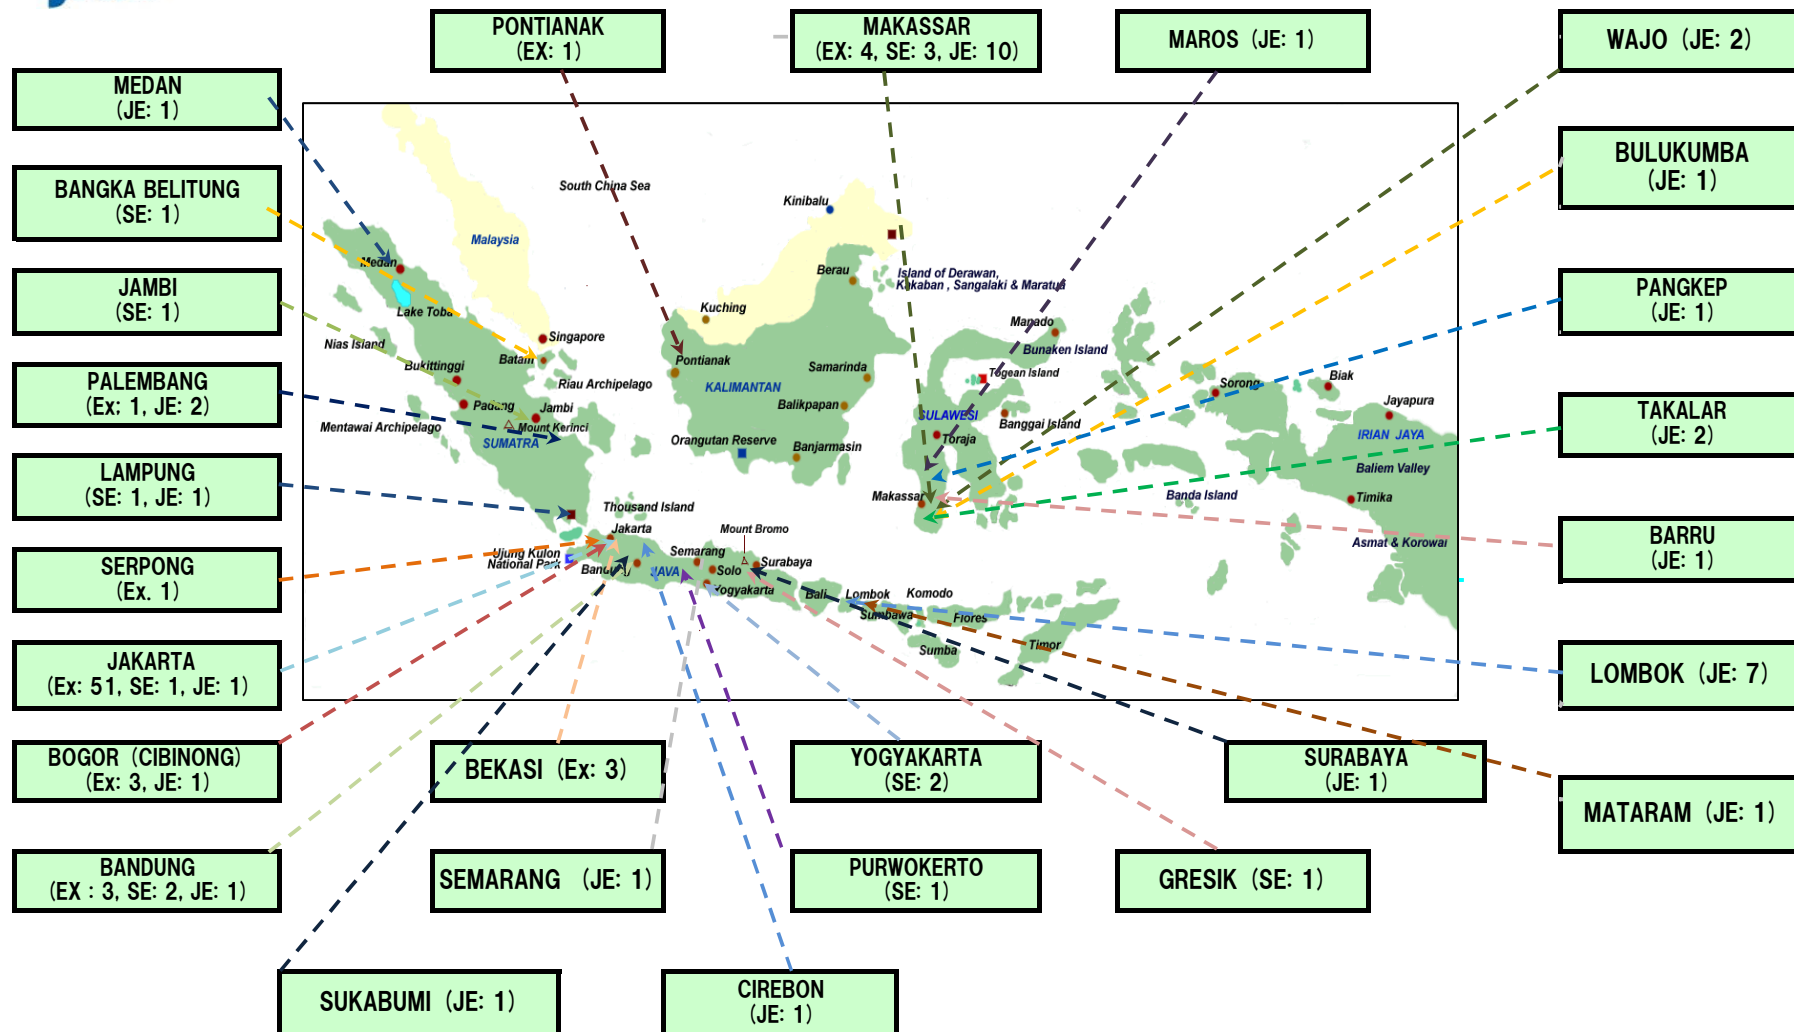

JICA Experts in Indonesia

September 2015

Expert (Ex)	67
Silver Expert (SE)	13
Junior Expert (JE)	37
Total	117

JICA Experts in Indonesia (Fields of Expertise)

September 2015

Junior Experts (JE)		
Environment Conservation	Environmental Education; Environmental Governance	4
	Physical Education	2
Other Priority Sectors	Tourism, Japanese Language (for tourism)	3
	Community Development	2
	Social Worker	1
	Design	1
	Nutrition	2
Health	Midwifery	2
	Physical Therapy	1
	Nursing	1
South Sulawesi Regional Development	Community Development	5
	Environmental Education	3
	Cooking, Japanese language (for tourism)	2
	Public Health Nurse, Nutrition	4
	Social Worker	1
	Elementary Education	1
	Computer	1
	Beautician	1
TOTAL		37