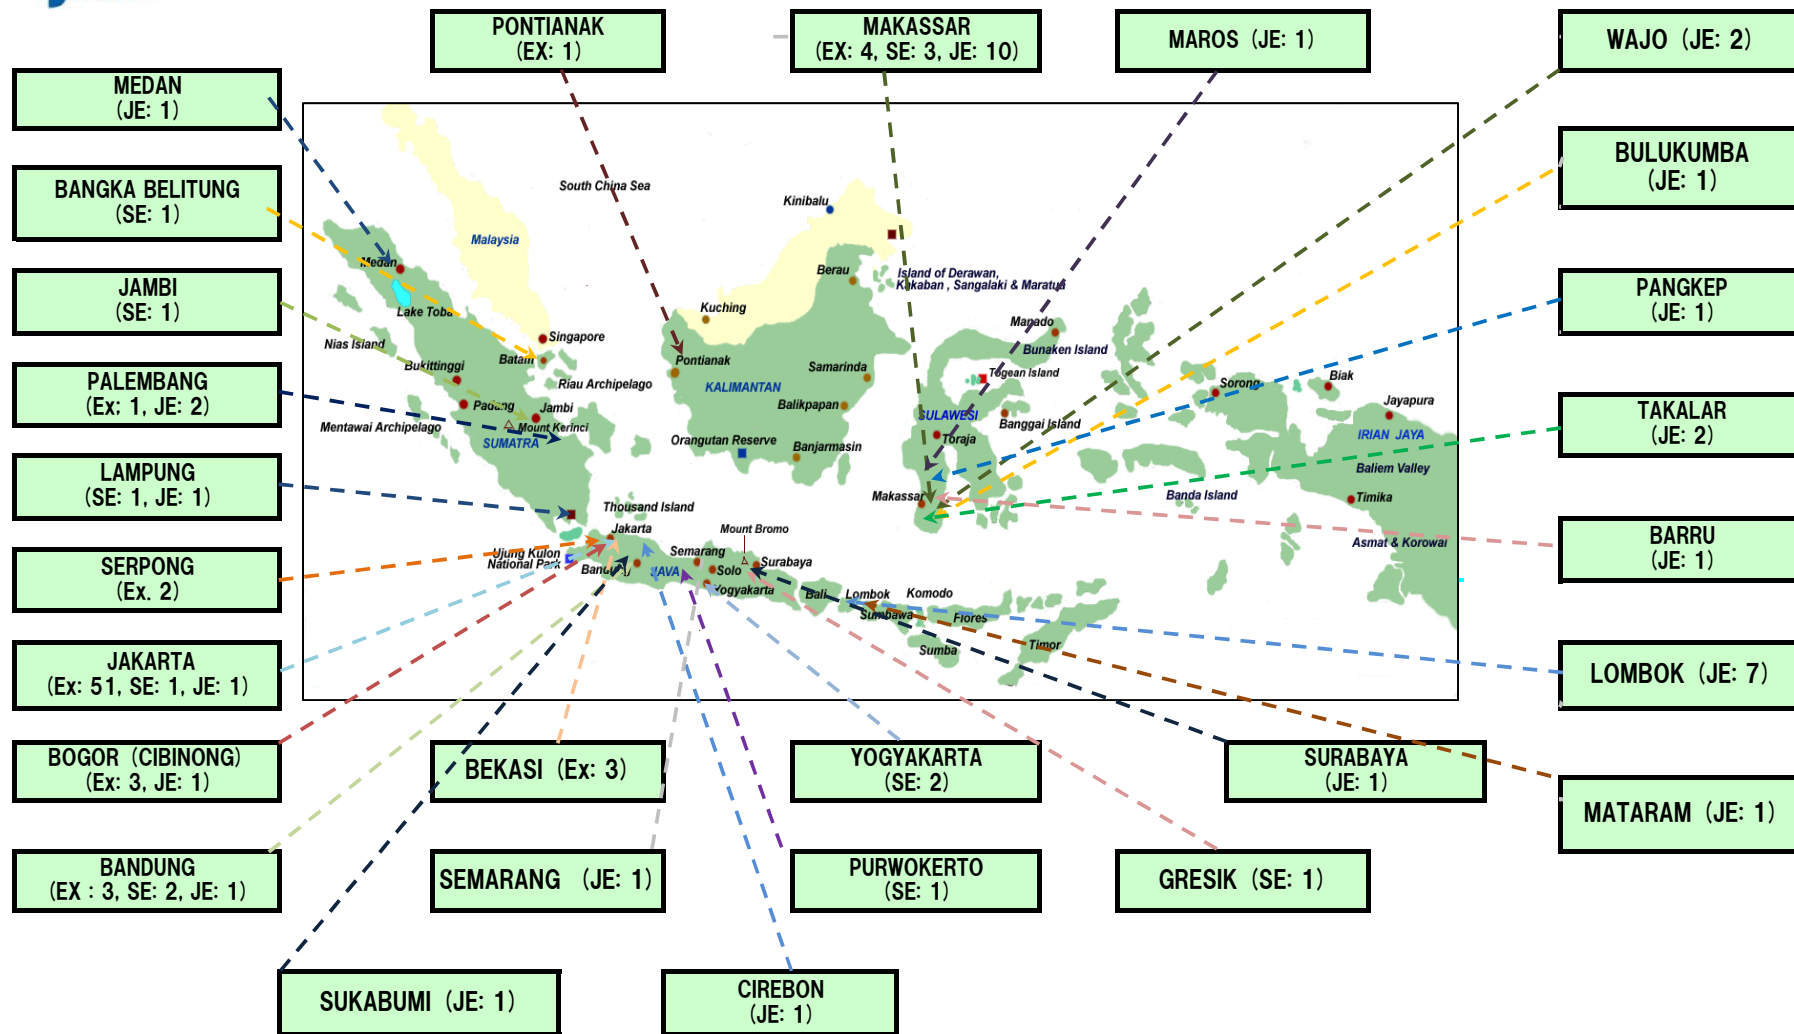

JICA Experts in Indonesia

October 2015

Expert (Ex)	68
Silver Expert (SE)	13
Junior Expert (JE)	37
Total	118

JICA Experts in Indonesia
(Fields of Expertise)

October 2015

Junior Experts (JE)		
Environment Conservation	Environmental Education; Environmental Governance	4
	Physical Education	2
Other Priority Sectors	Tourism, Japanese Language (for tourism)	3
	Community Development	2
	Social Worker	1
	Design	1
	Nutrition	2
Health	Midwifery	2
	Physical Therapy	1
	Nursing	1
South Sulawesi Regional Development	Community Development	5
	Environmental Education	3
	Cooking, Japanese language (for tourism)	2
	Public Health Nurse, Nutrition	4
	Social Worker	1
	Elementary Education	1
	Computer	1
Beautician	1	
TOTAL		37