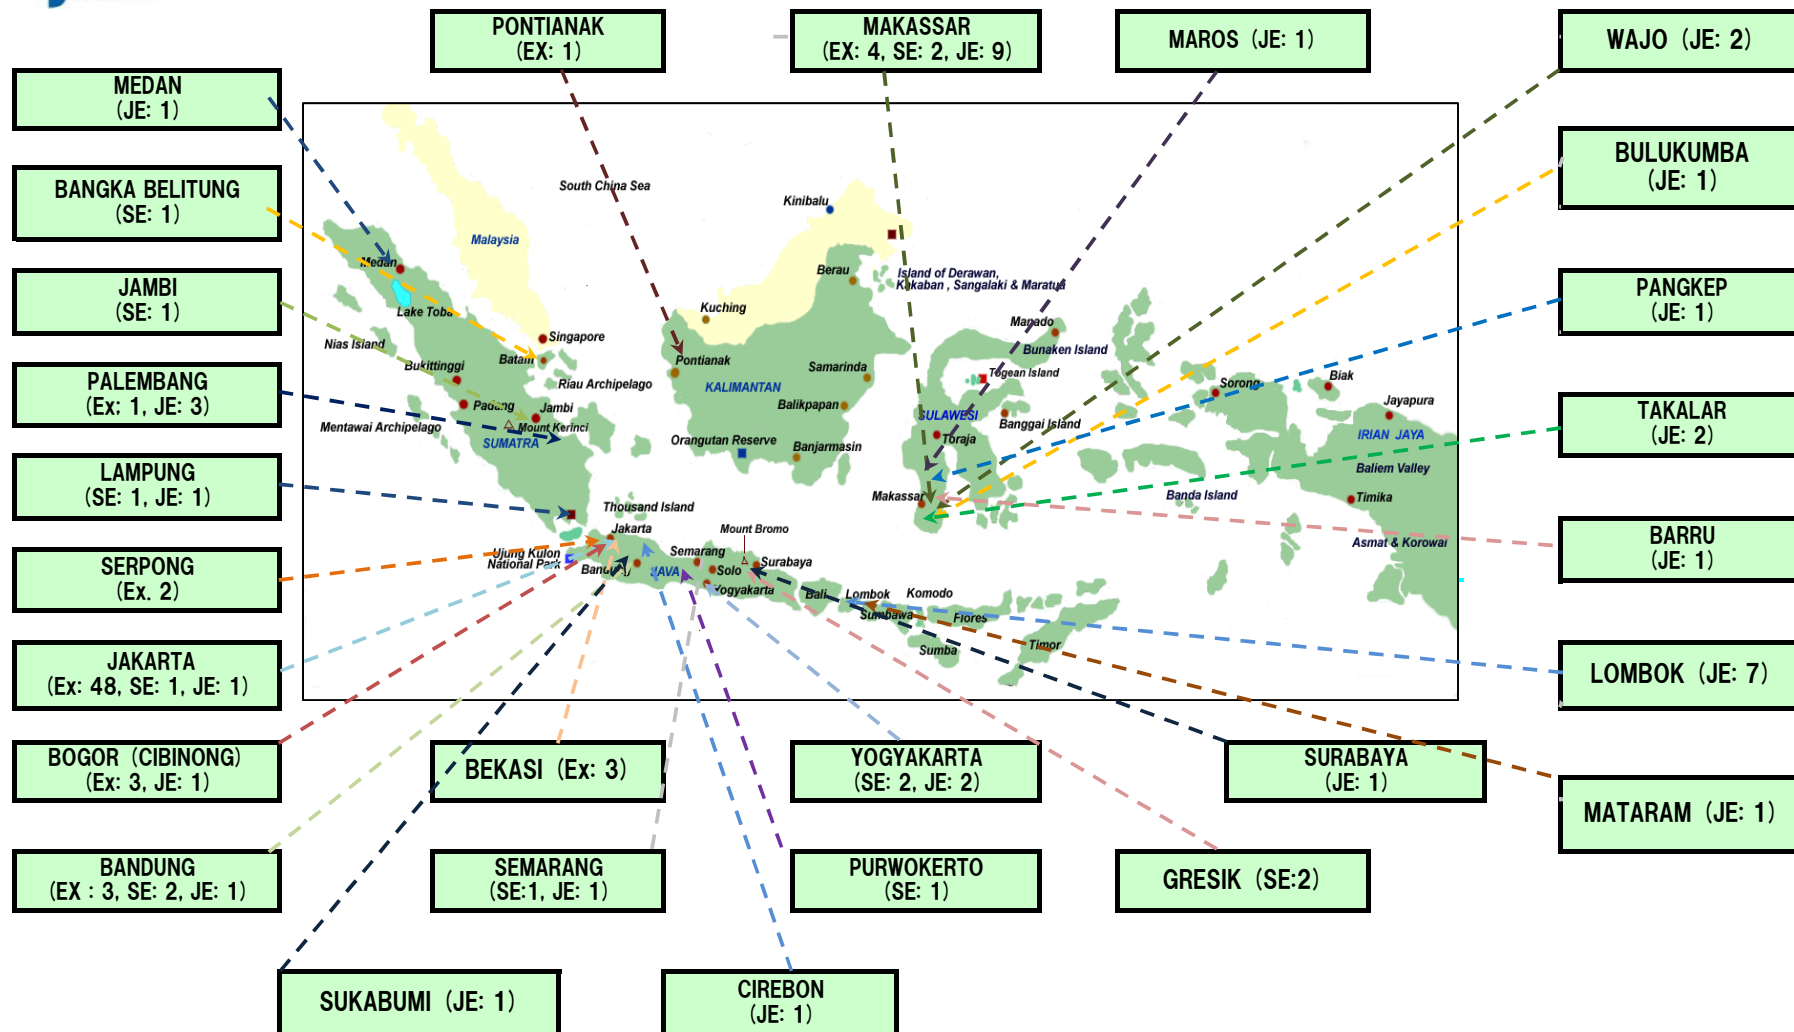

JICA Experts in Indonesia

Expert (Ex)	65
Silver Expert (SE)	14
Junior Expert (JE)	39
Total	118

JICA Experts in Indonesia
(Fields of Expertise)

November 2015

Junior Experts (JE)		
Environment Conservation	Environmental Education; Environmental Governance	4
	Physical Education	2
Other Priority Sectors	Community Development	2
	Tourism, Japanese Language (for tourism), Marketing	5
	Social Worker	1
	Design	1
	PC Instructor	1
	Midwifery	1
Health	Physical Therapy	1
	Nursing	2
	Nutrition	2
South Sulawesi Regional Development	Public Health Nurse, Nutrition	4
	Environmental Education	2
	Cooking, Japanese language (for tourism)	2
	Community Development	5
	Social Worker	1
	Elementary Education	1
	Computer	1
	Beautician	1
TOTAL	39	