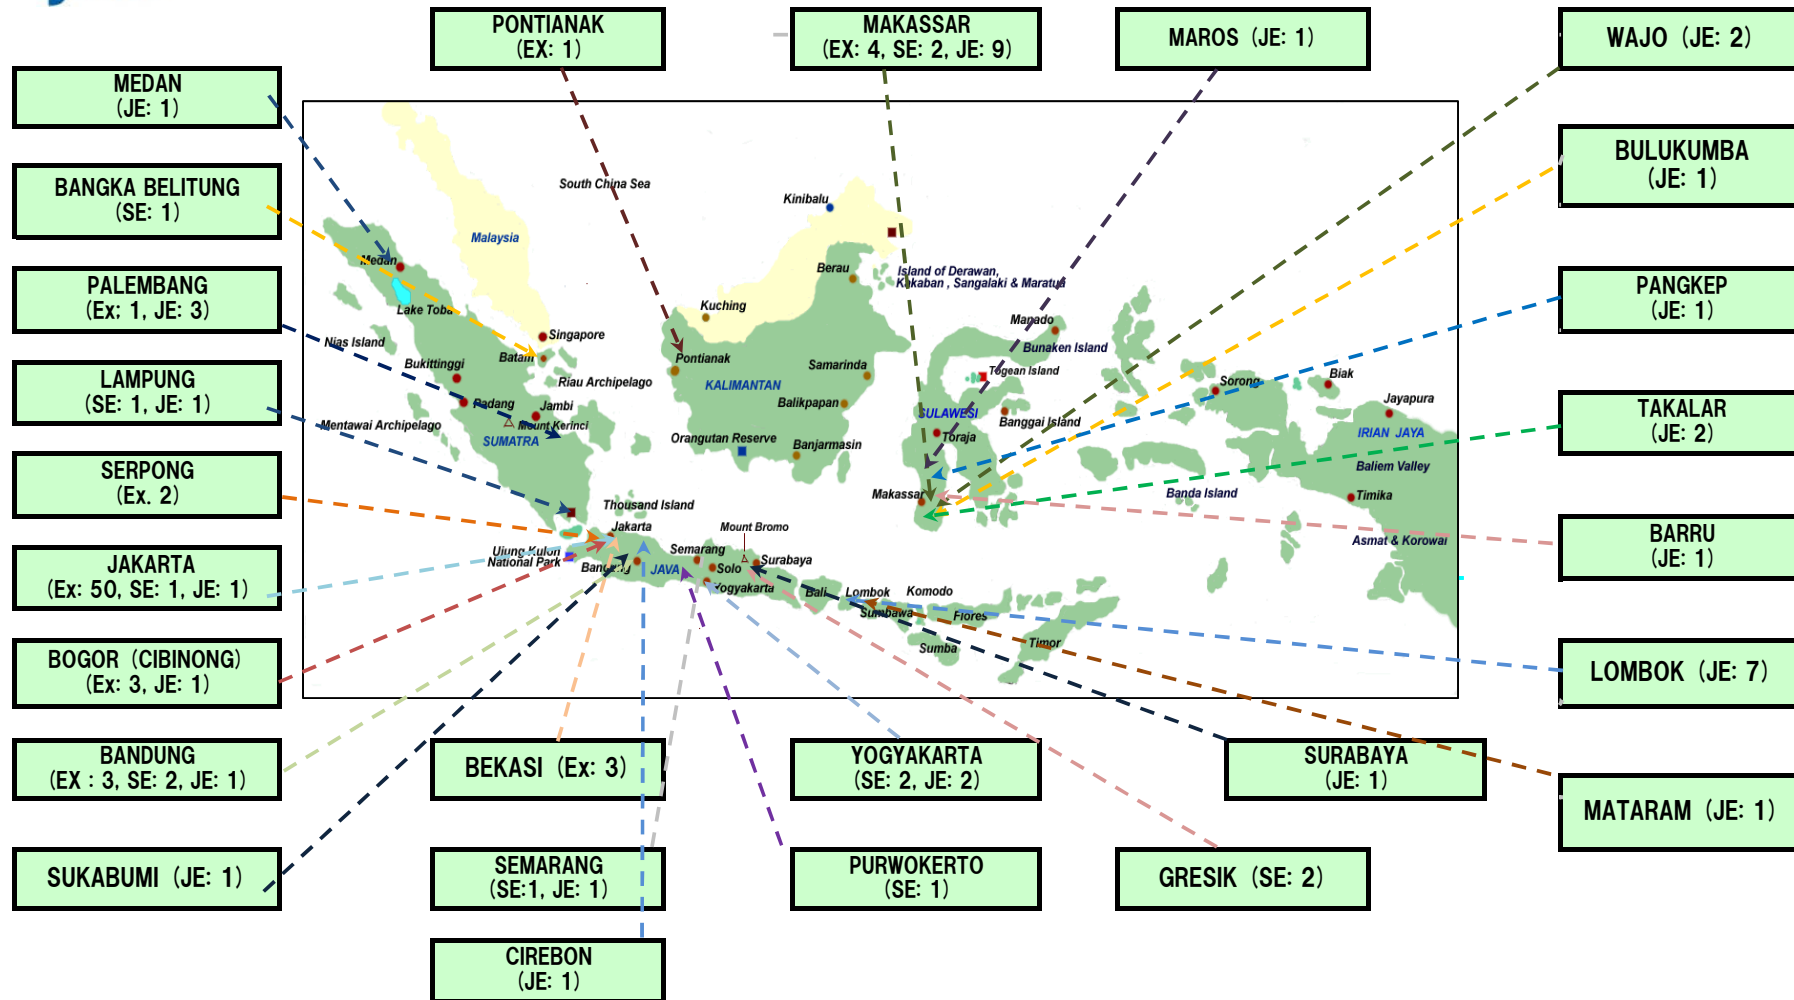

JICA Experts in Indonesia

Expert (Ex)	67
Silver Expert (SE)	13
Junior Expert (JE)	39
Total	119

JICA Experts in Indonesia (Fields of Expertise)

December 2015

Junior Experts (JE)		
Environment Conservation	Environmental Education; Environmental Governance	4
	Physical Education	2
Other Priority Sectors	Community Development	2
	Tourism, Japanese Language (for tourism), Marketing	5
	Social Worker	1
	Design	1
	PC Instructor	1
Health	Midwifery	1
	Physical Therapy	1
	Nursing	2
	Nutrition	2
South Sulawesi Regional Development	Public Health Nurse, Nutrition	4
	Environmental Education	2
	Cooking, Japanese language (for tourism)	2
	Community Development	5
	Social Worker	1
	Elementary Education	1
	Computer	1
Beautician	1	
TOTAL		39