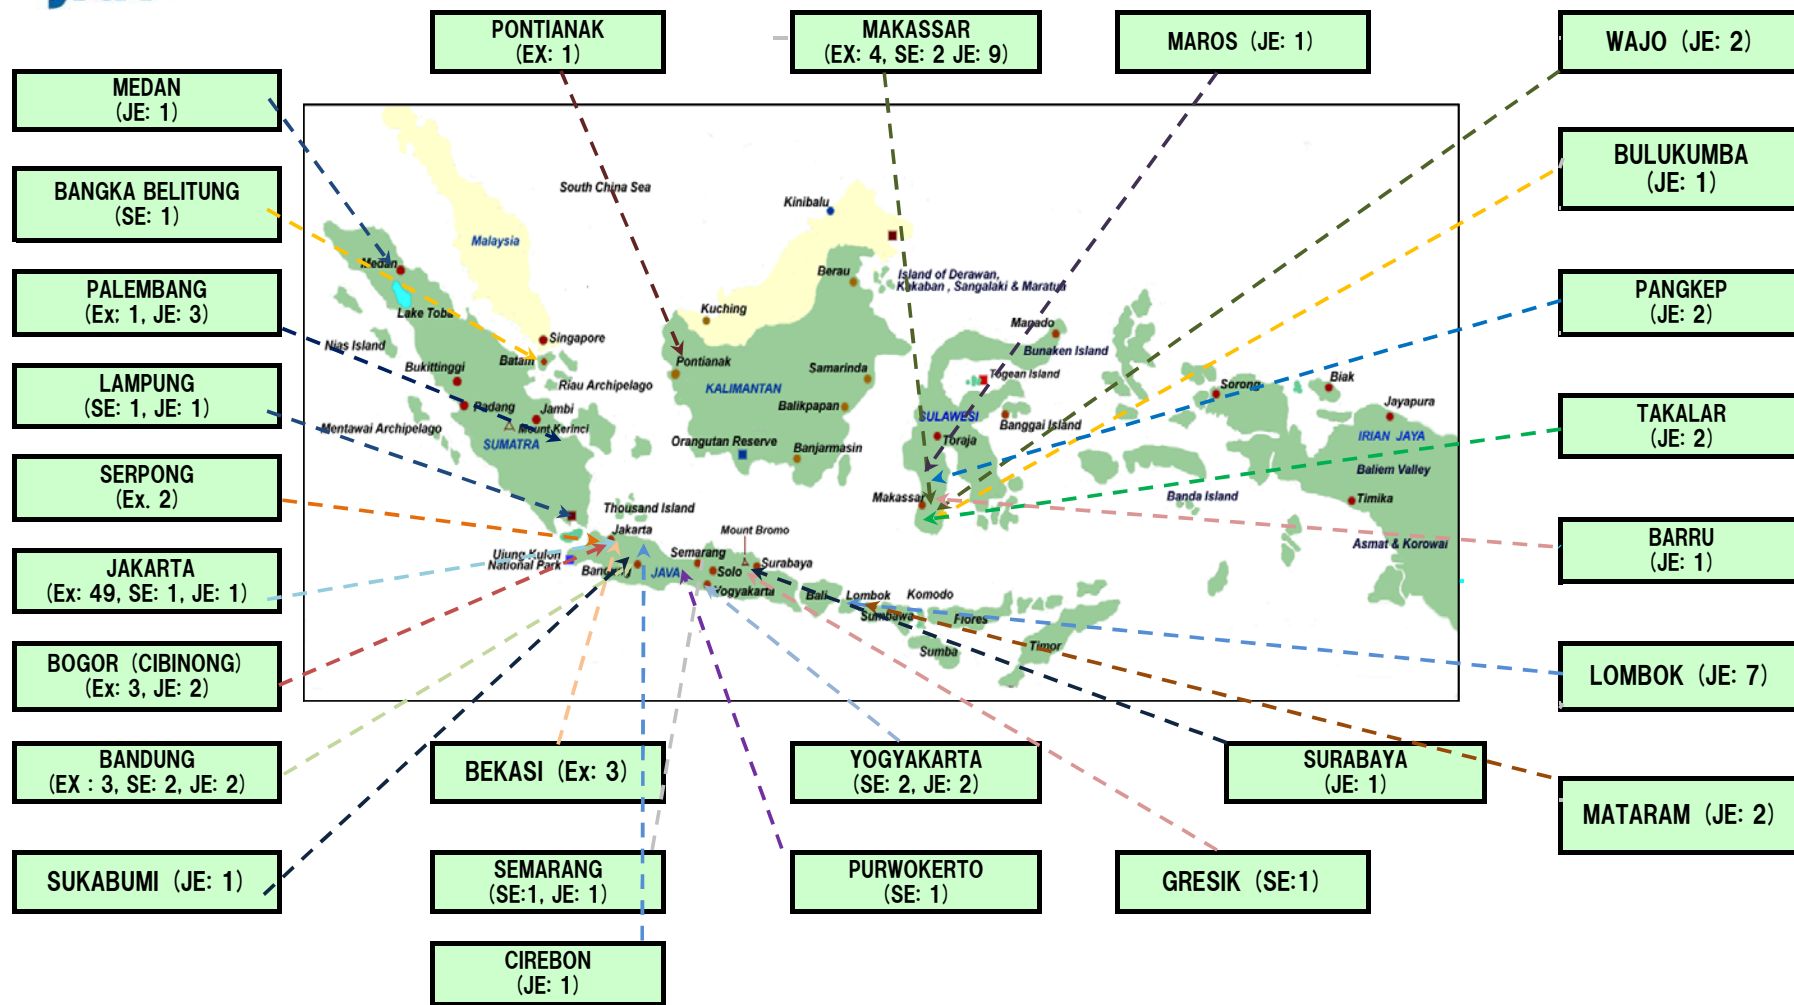

JICA Experts in Indonesia

Expert (Ex)	66
Silver Expert (SE)	12
Junior Expert (JE)	43
Total	121

JICA Experts in Indonesia
(Fields of Expertise)

February 2016

Junior Experts (JE)		
Environment Conservation	Environmental Education; Environmental Governance	5
	Physical Education	2
Other Priority Sectors	Community Development	2
	Tourism, Japanese Language (for tourism), Marketing	6
	Design	1
	Social Worker, Disability Support	2
	PC Instructor	1
Health	Midwifery	1
	Physical Therapy	1
	Nursing	2
	Nutrition	2
South Sulawesi Regional Development	Public Health, Public Health Nurse, Nutrition	5
	Environmental Education	2
	Cooking, Japanese language (for tourism)	2
	Community Development	5
	Social Worker	1
	Elementary Education	1
	Computer	1
Beautician	1	
TOTAL		43