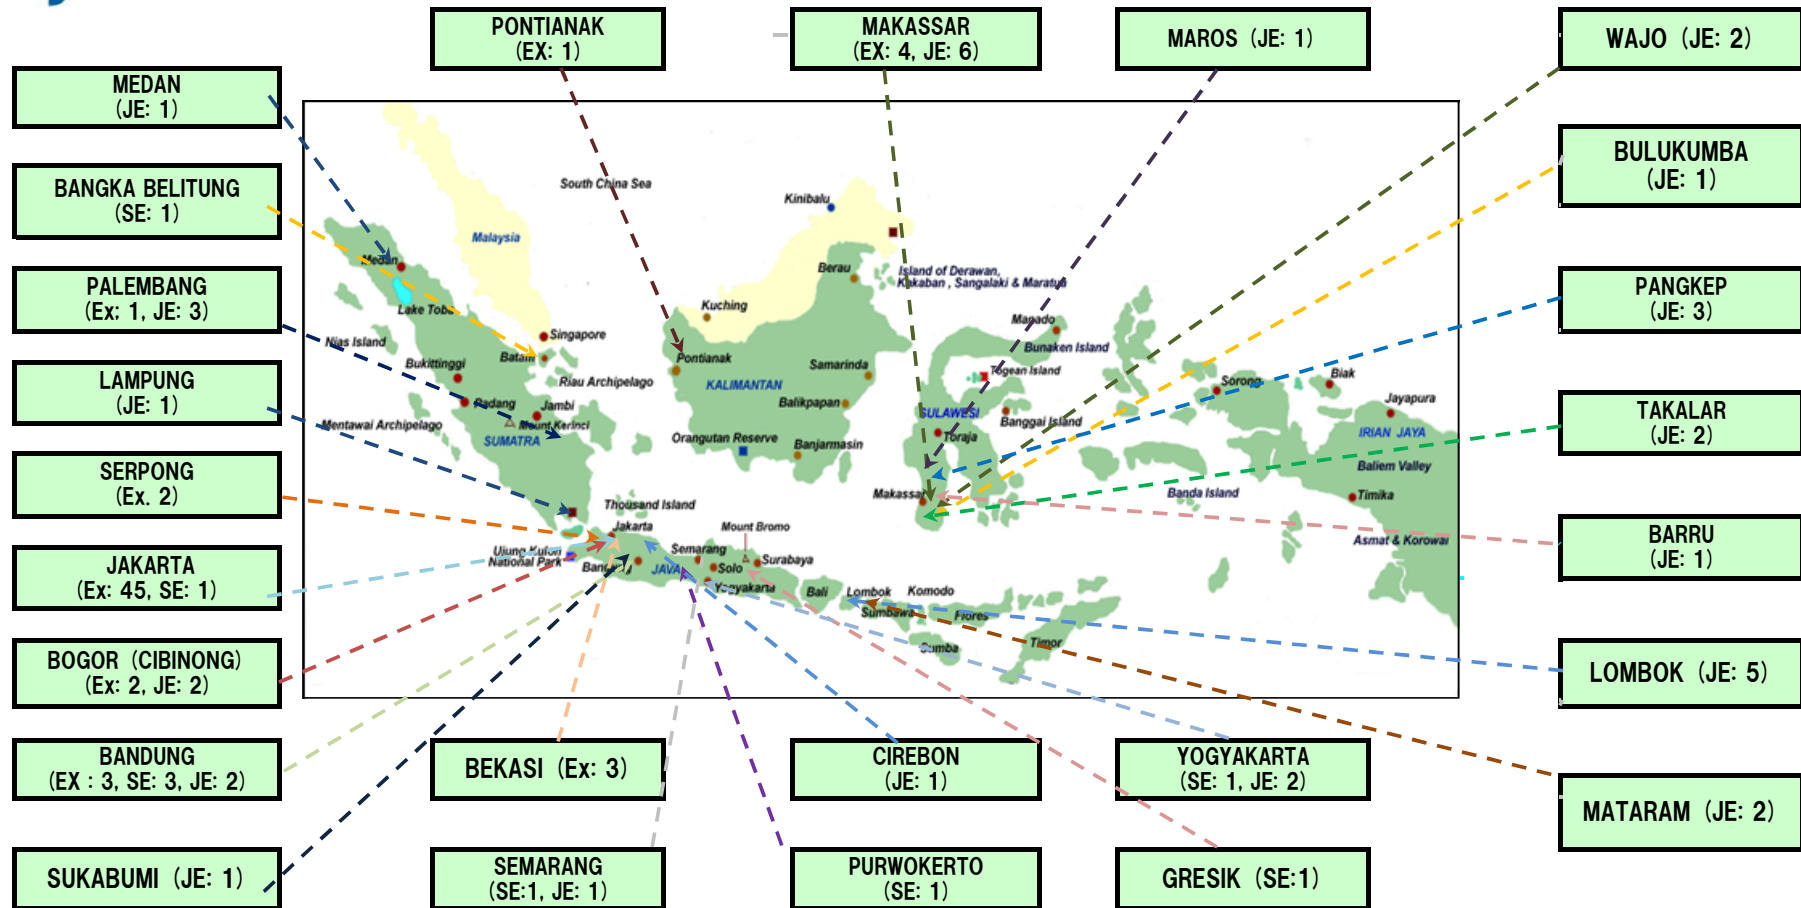

JICA Experts in Indonesia

Expert (Ex)	60
Silver Expert (SE)	9
Junior Expert (JE)	37
Total	106

JICA Experts in Indonesia (Fields of Expertise)

Junior Experts (JE)		
Environment Conservation	Environmental Education; Environmental Governance	4
	Physical Education	1
Other Priority Sectors	Community Development	1
	Tourism, Japanese Language (for tourism), Marketing	6
	Design	1
	Social Worker, Disability Support	2
	PC Instructor	1
	Physical Therapy	1
Health	Nursing	2
	Nutrition	2
South Sulawesi Regional Development	Public Health, Public Health Nurse, Nutrition, Midwifery	6
	Environmental Education	1
	Cooking, Japanese language (for tourism)	2
	Community Development	5
	Elementary Education	1
	Beautician	1
TOTAL		37