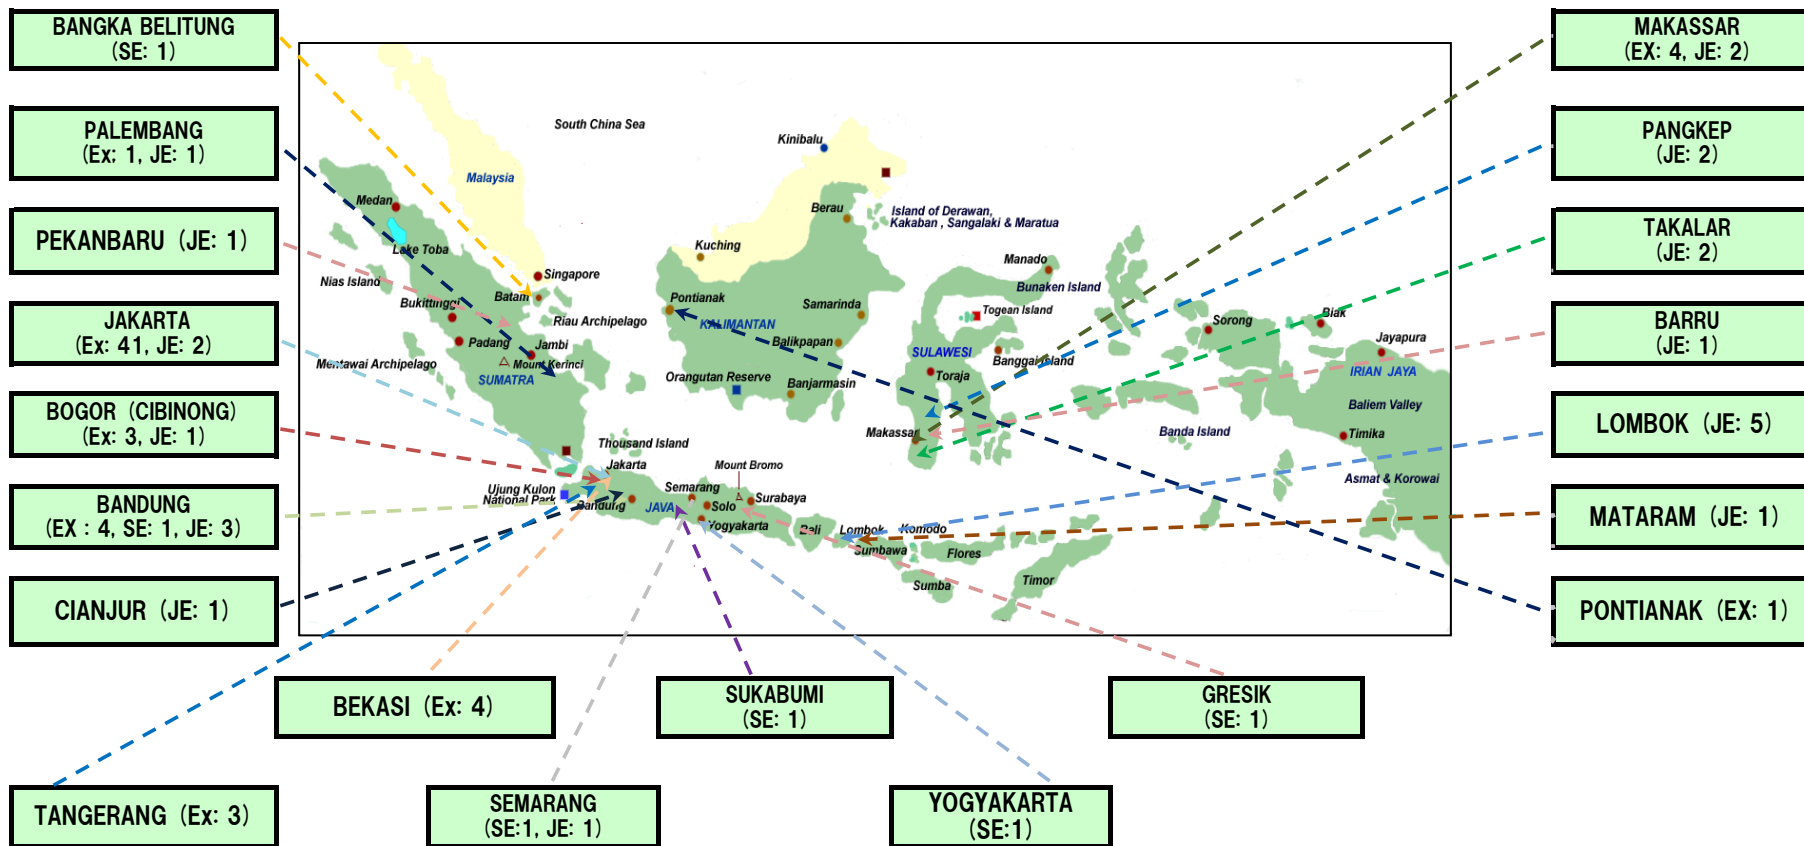

# JICA Experts in Indonesia

Expert (Ex)	61
Silver Expert (SE)	6
Junior Expert (JE)	23
<b>Total</b>	<b>90</b>

JICA Experts in Indonesia  
(Fields of Expertise)

Junior Experts (JE)			
Environment Conservation	Environmental Education	3	
Other Priority Sectors	Design	1	
	Japanese Language; Cooking	3	
	PC Instructor	1	
	Disability Support	1	
	Handicraft	1	
	Community Development	1	
	Judo	1	
	Health	Nursing	2
		Nutrition	2
	South Sulawesi Regional Development	Public Health; Midwifery	4
Japanese Language (for tourism)		1	
Community Development		1	
Design		1	
<b>TOTAL</b>		<b>23</b>	