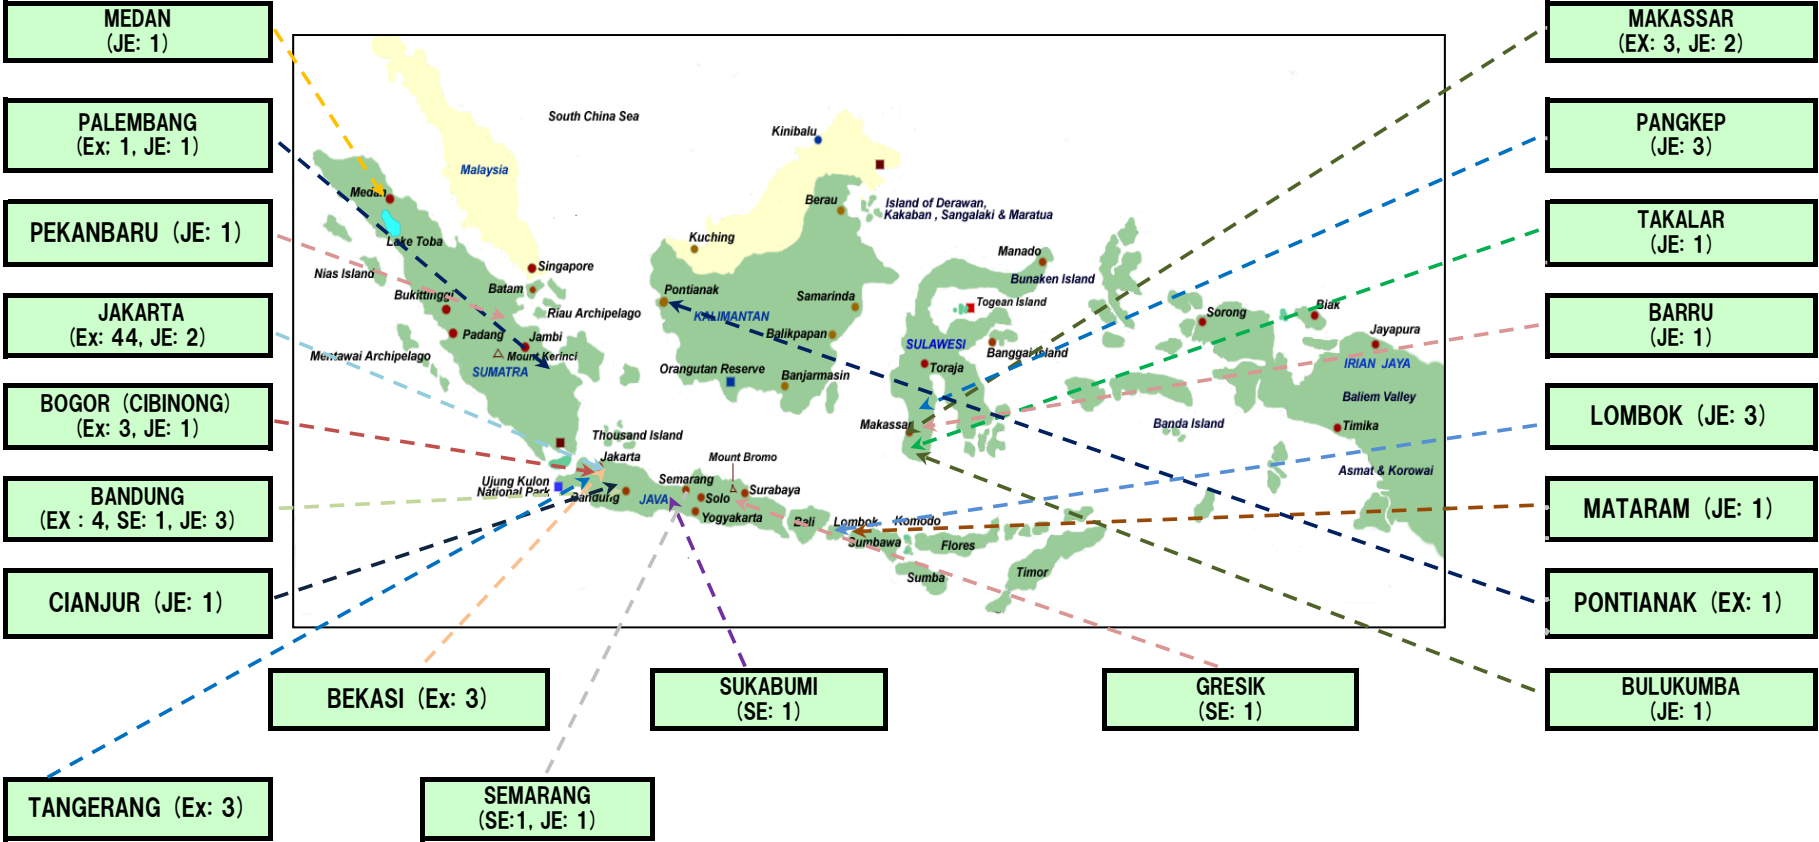

JICA Experts in Indonesia

Expert (Ex)	62
Silver Expert (SE)	4
Junior Expert (JE)	23
Total	89

JICA Experts in Indonesia
(Fields of Expertise)

Junior Experts (JE)		
Environment Conservation	Environmental Education	4
Other Priority Sectors	Design	1
	Japanese Language; Cooking	3
	PC Instructor	1
	Disability Support	1
	Handicraft	1
	Community Development	1
	Judo	1
Health	Nursing	2
South Sulawesi Regional Development	Public Health; Midwifery	4
	Environmental Education	2
	Community Development	1
	Design	1
TOTAL		23