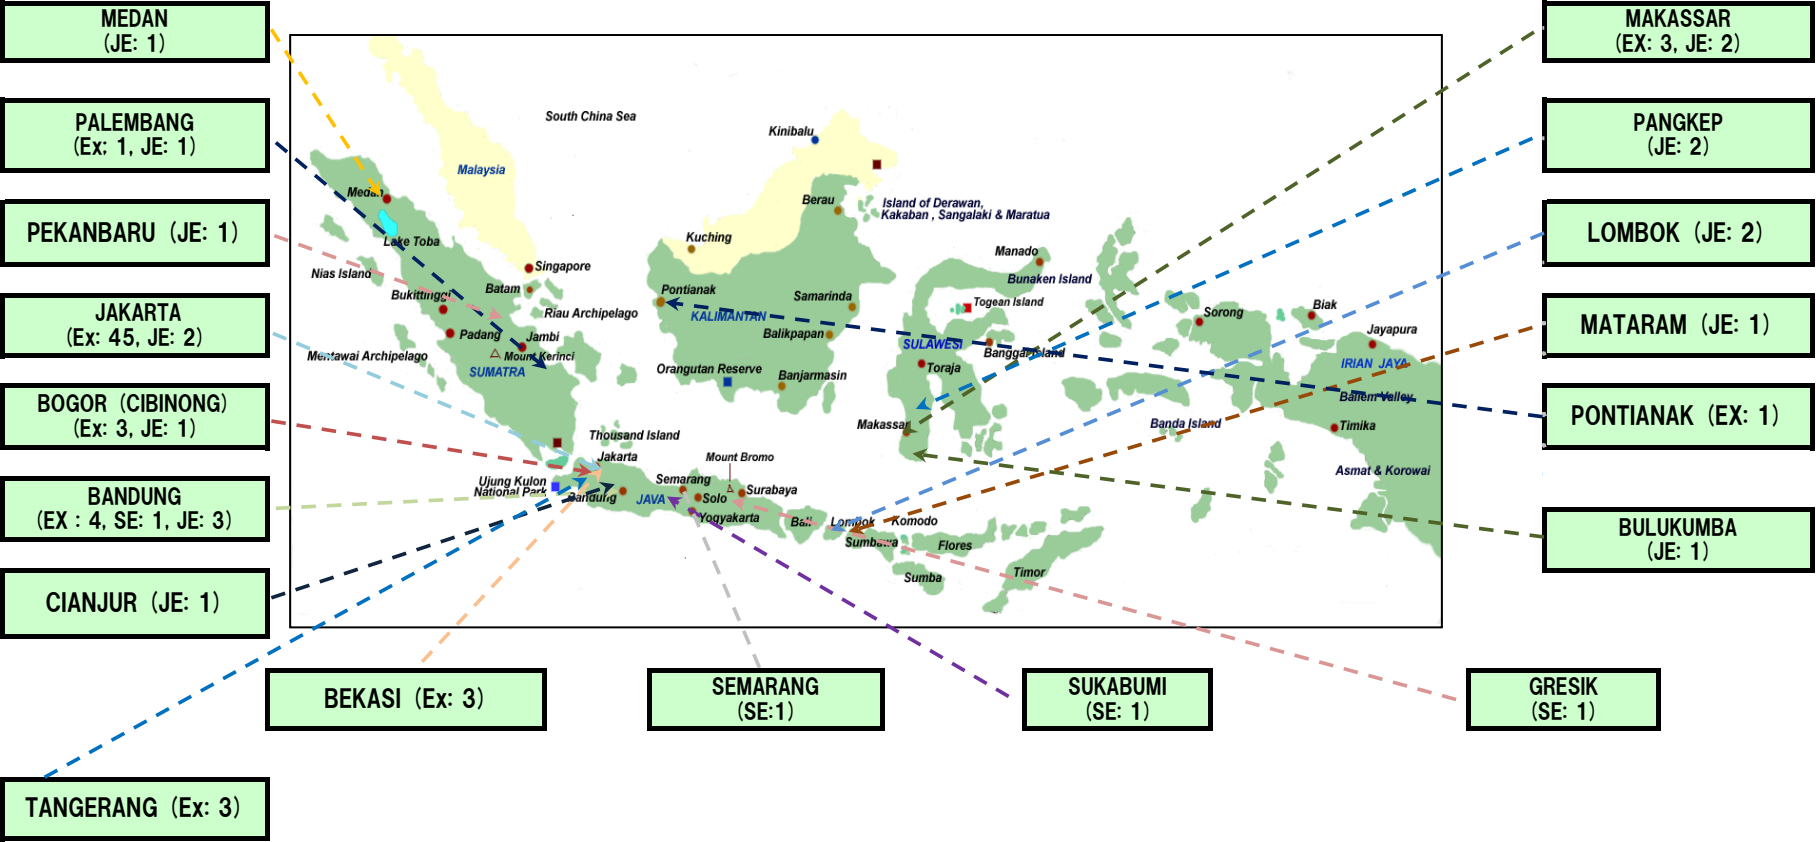

# JICA Experts in Indonesia

Expert (Ex)	63
Silver Expert (SE)	4
Junior Expert (JE)	18
<b>Total</b>	<b>85</b>

JICA Experts in Indonesia  
(Fields of Expertise)

Junior Experts (JE)		
Environment Conservation	Environmental Education	4
Other Priority Sectors	Japanese Language; Cooking	3
	PC Instructor	1
	Disability Support	1
	Handicraft	1
	Community Development	1
Health	Judo	1
	Nursing	1
South Sulawesi Regional Development	Public Health	1
	Environmental Education	2
	Community Development	1
	Design	1
<b>TOTAL</b>		<b>18</b>