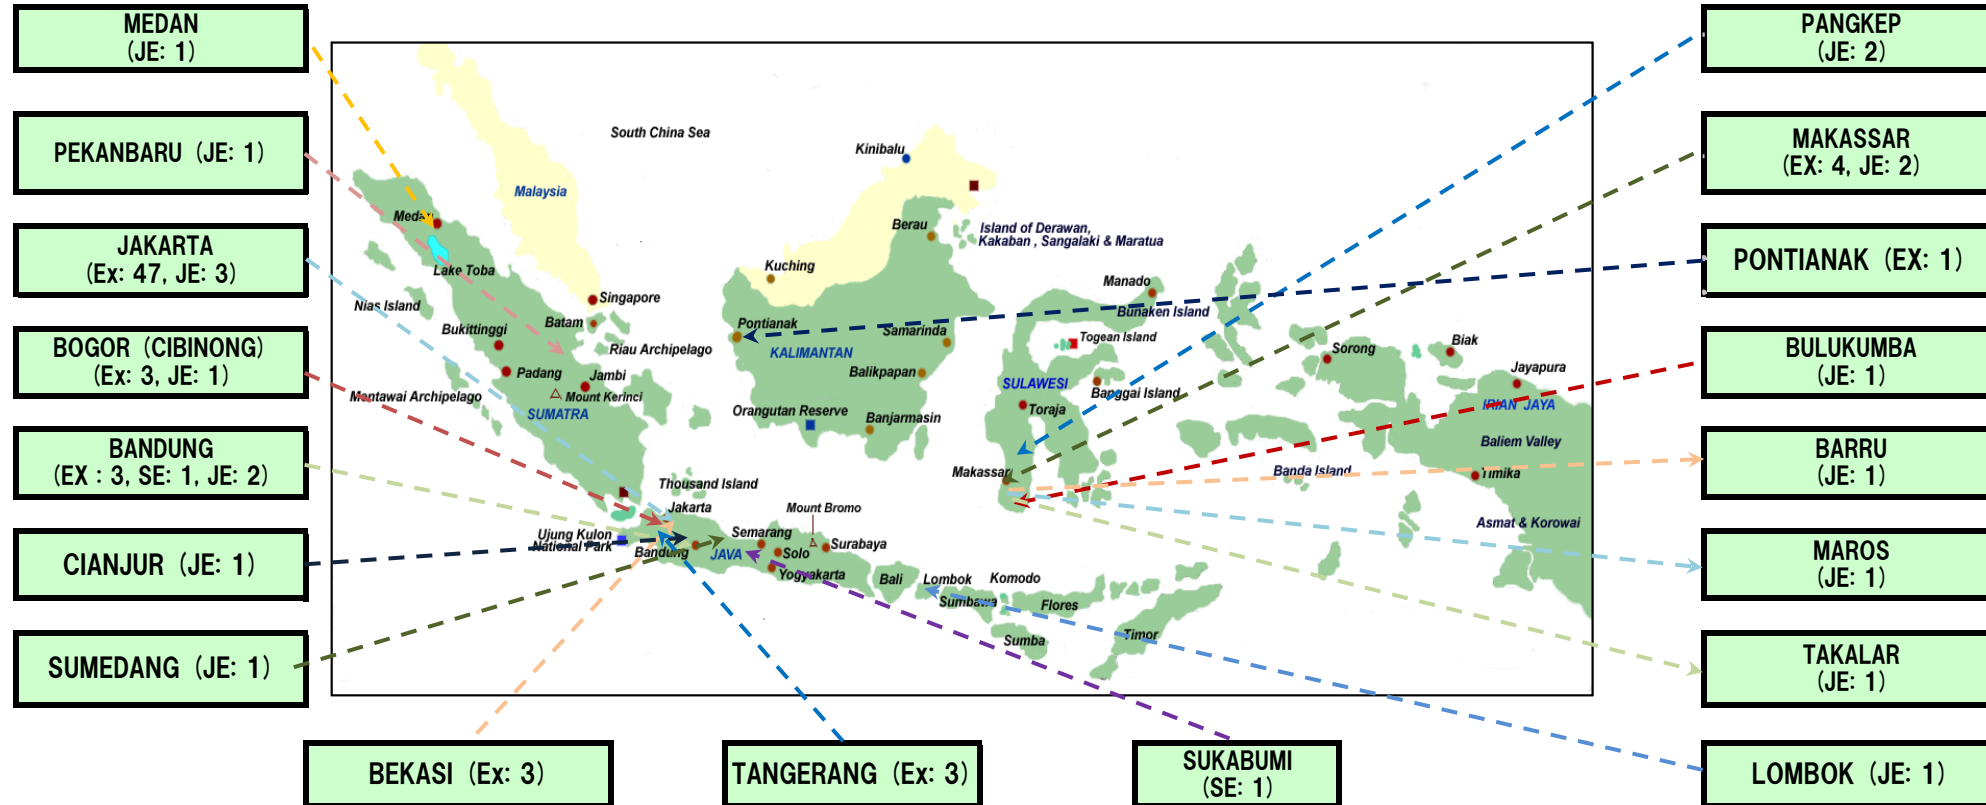

JICA Experts in Indonesia

Expert (Ex)	66
Silver Expert (SE)	2
Junior Expert (JE)	19
Total	87

JICA Experts in Indonesia
(Fields of Expertise)

Junior Experts (JE)		
Environment Conservation	Environmental Education	3
Other Priority Sectors	Japanese Language; Cooking	3
	Disability Support	1
	Handicraft	1
	Community Development	1
	Sports (Judo & Rugby)	2
	Vegetable Growing	1
South Sulawesi Regional Development	Public Health	1
	Environmental Education	2
	Design	1
	Midwifery	3
TOTAL		19

Silver Experts (SE)		
Other Priority Sectors	Social Worker	1
	KOI Culture Quality Management	1
TOTAL		2