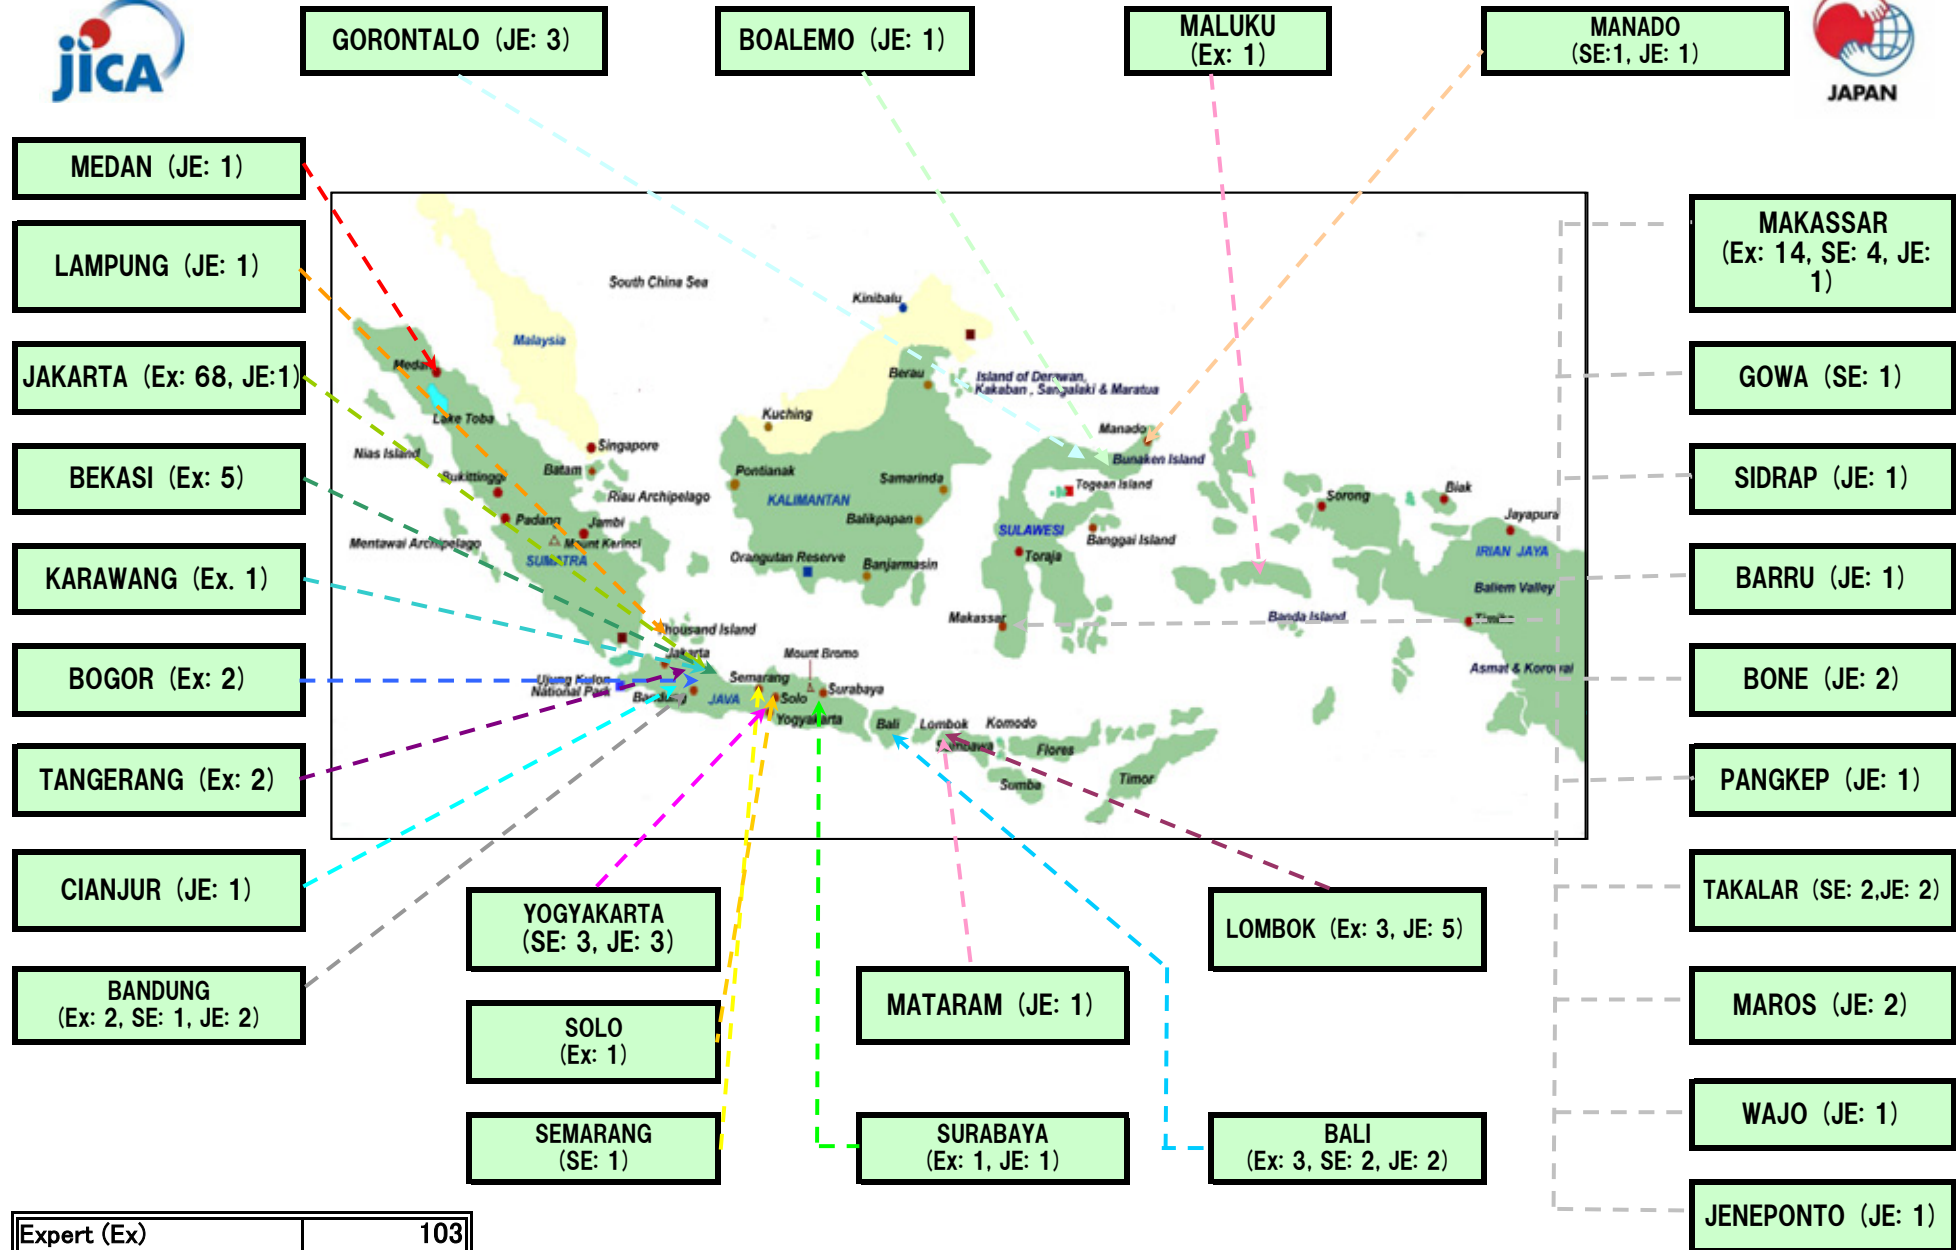

# JICA Experts in Indonesia

As of June 2011

Expert (Ex)	103
Silver Expert (SE)	15
Junior Expert (JE)	35
<b>Total</b>	<b>153</b>

# JICA Experts in Indonesia

As of June 2011

Junior Experts (JE)			
Health and Medical Care	Midwivory	3	
	Nutrition	4	
	Nursing	2	
Primary and Secondary Education	Science & Mathematics Education	1	
	Environment Conservation	5	
South Sulawesi Regional Development	Environment Conservation	5	
	Tourism (Cooking)	1	
	Vegetable Growing	2	
	Nursing	2	
	Science and Mathematics Education	1	
	Nutrition	1	
	Youth Activities	3	
	Public Health Nurse	2	
	Other Priority Sectors	Tourism (Japanese Language, Cooking)	6
		Physical Education	2
<b>TOTAL</b>		<b>35</b>	

Fields of Expertise

Silver Experts (SE)		
South Sulawesi Regional Development	Tourism (Promotion Plan, PR Tool Dev't), Japanese Lang.	3
	Carpentry	1
Other Priority Sectors	Sericulture, Culture (Seaweed), Agricultural Machinery	3
	Tourism (Japanese Language)	3
Other Priority Sectors	Alternative Energy, Jewellery Design, Plastic Technology	3
	TV Program Production	1
	Nurse	1
<b>TOTAL</b>		<b>15</b>