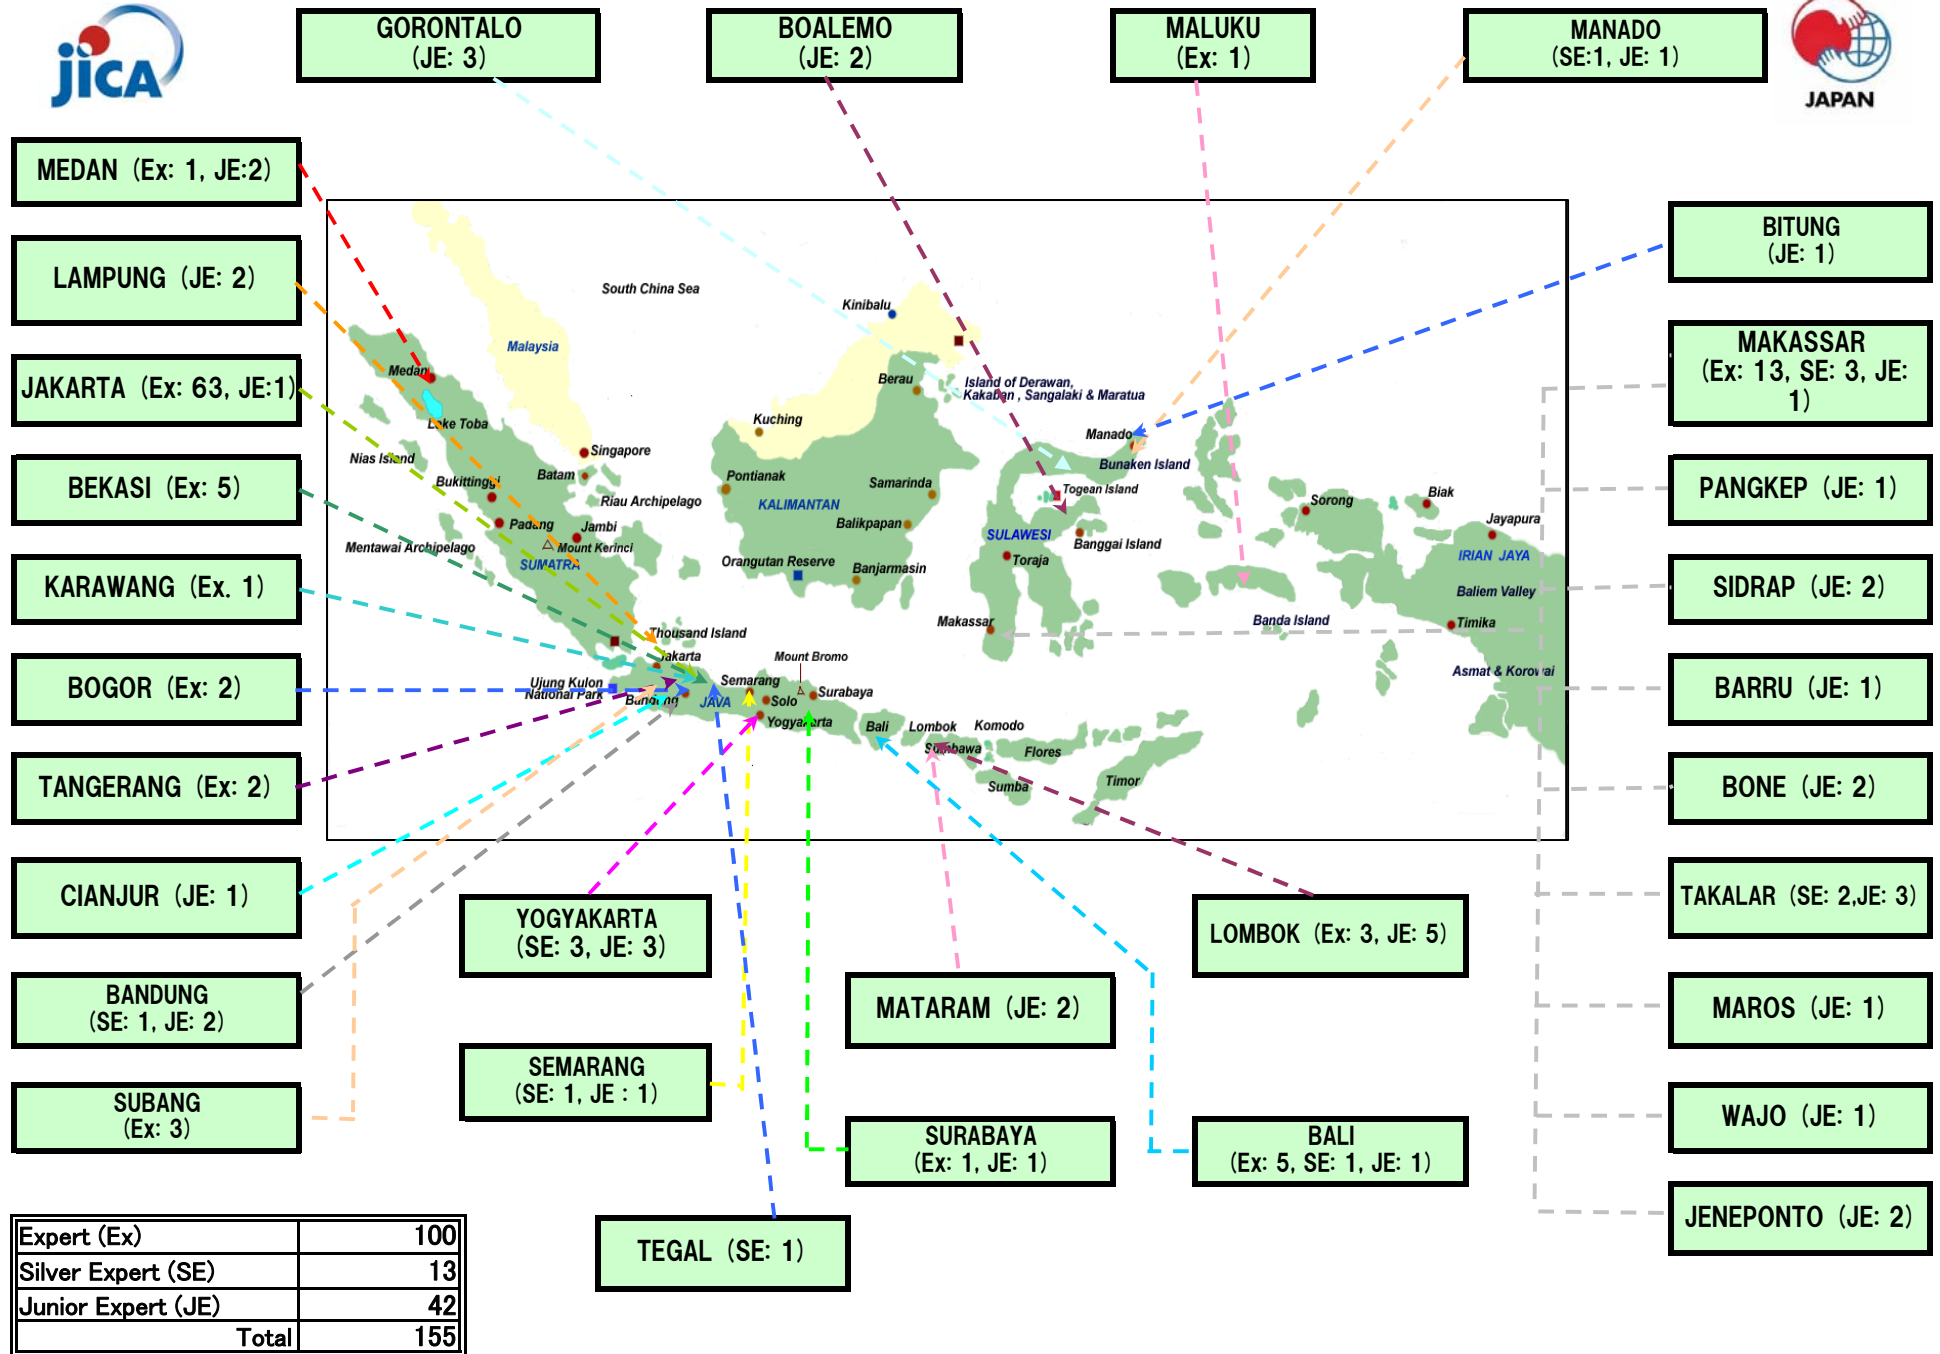

JICA Experts in Indonesia

As of October 2011

Expert (Ex)	100
Silver Expert (SE)	13
Junior Expert (JE)	42
Total	155

Junior Experts (JE)		
Health and Medical Care	Midwifery	4
	Nutrition	4
	Nursing	2
Primary and Secondary Education	Science & Mathematics Education	3
Environment Conservation	Environmental Education, Water Analyzation	7
South Sulawesi Regional Development	Tourism (Cooking)	1
	Vegetable Growing	2
	Nursing	2
	Science and Mathematics Education	2
	Nutrition	2
	Youth Activities	2
	Public Health Nurse	3
Other Priority Sectors	Tourism (Japanese Language)	6
	Physical Education	2
TOTAL		42

Fields of Expertise

Silver Experts (SE)		
South Sulawesi Regional Development	Tourism (Promotion Plan, PR Tool Development), Japanese Language	3
	Culture (Seaweed), Agricultural Machinery	2
Other Priority Sectors	Tourism (Japanese Language)	3
	Alternative Energy, Jewellery Design, Plastic Technology, Fisheries Machinery	4
	TV Program Production	1
TOTAL		13