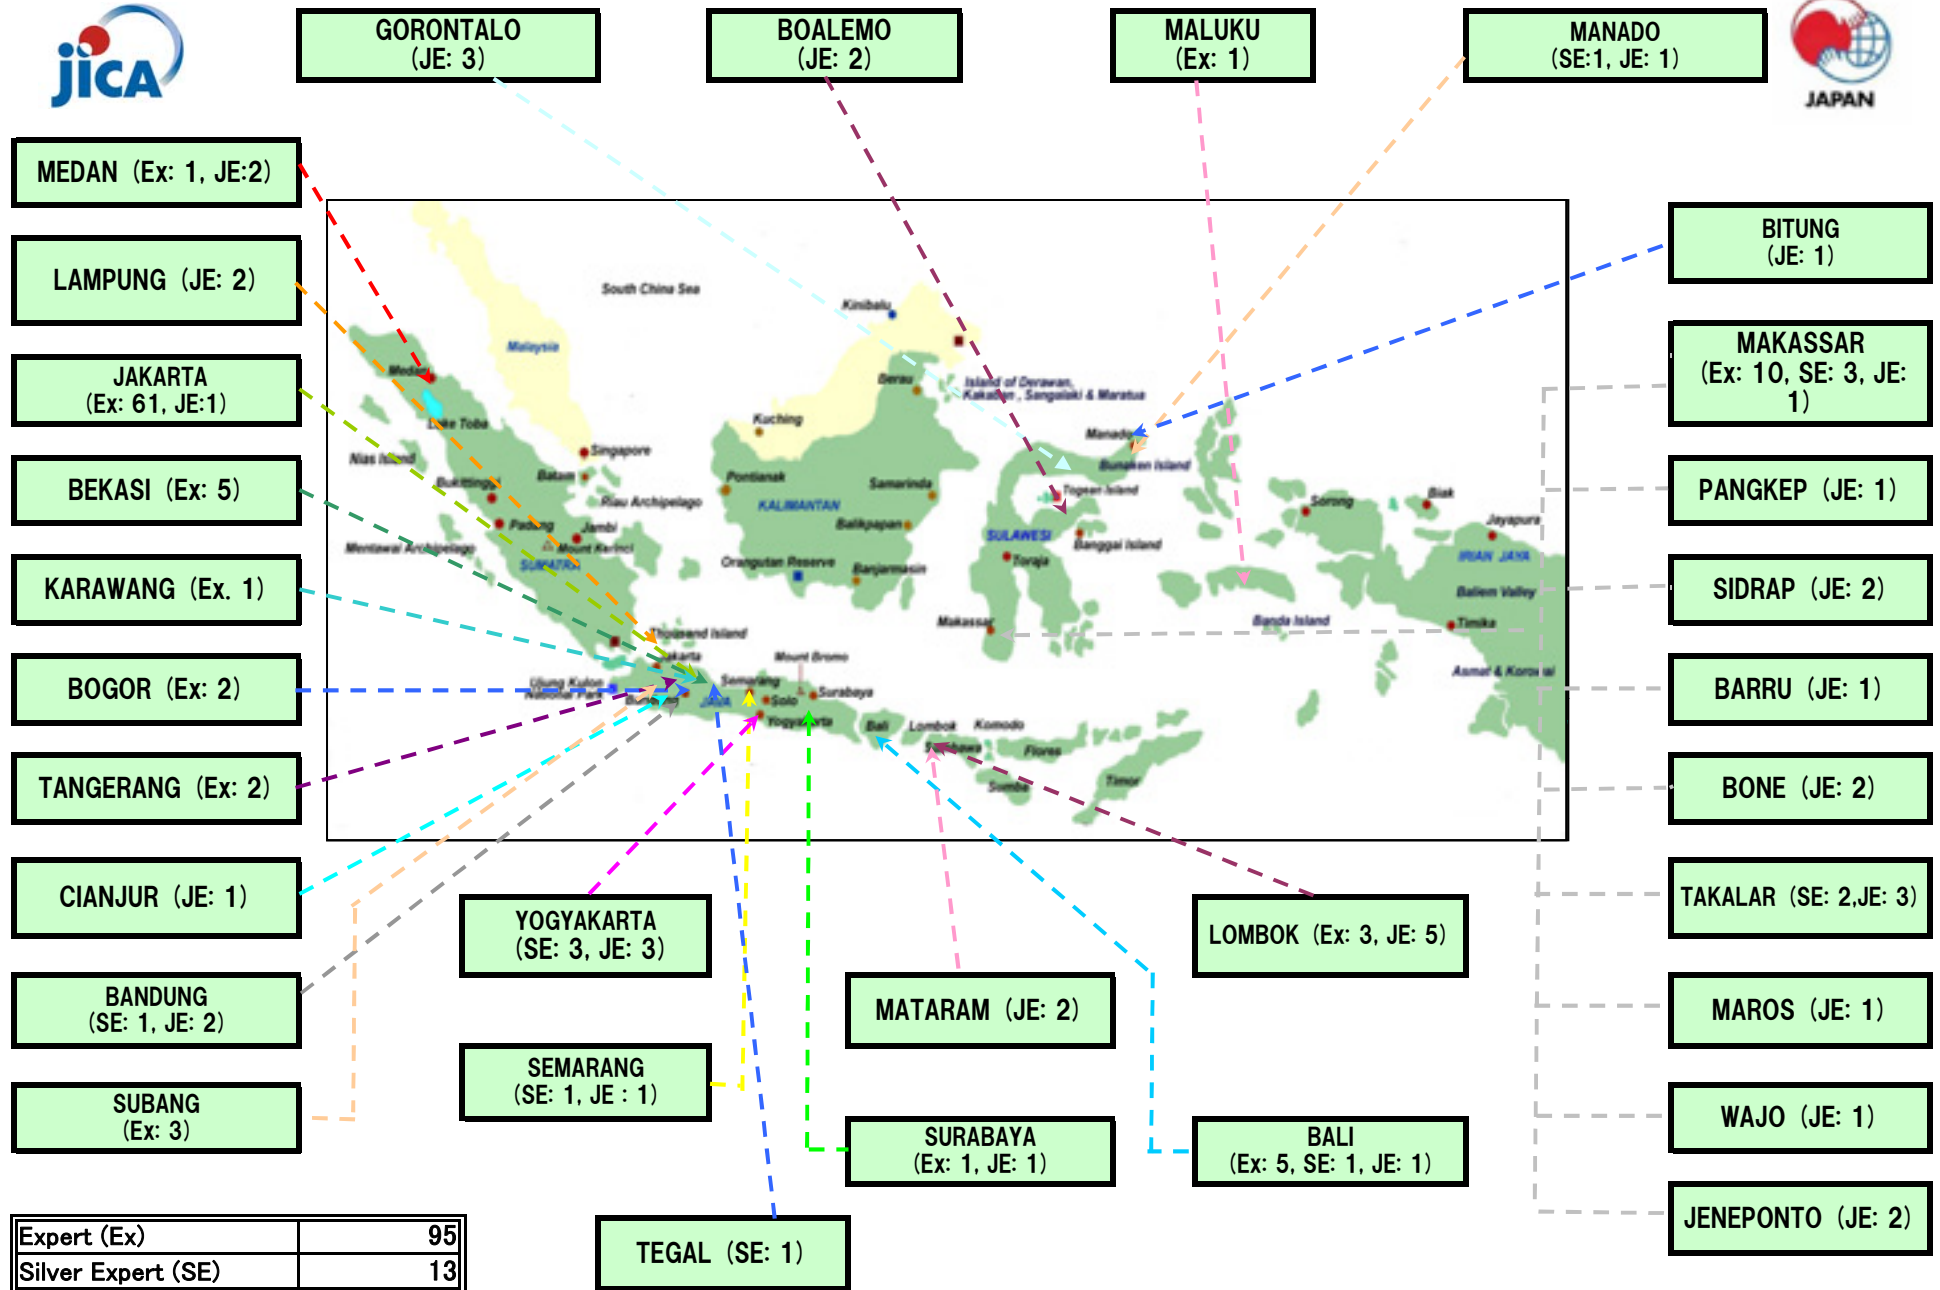

JICA Experts in Indonesia

Expert (Ex)	95
Silver Expert (SE)	13
Junior Expert (JE)	42
Total	150

Junior Experts (JE)		
Health and Medical Care	Midwifery	4
	Nutrition	4
	Nursing	2
Primary and Secondary Education	Science & Mathematics Education	3
Environment Conservation	Environmental Education, Water Analyzation	7
South Sulawesi Regional Development	Tourism (Cooking)	1
	Vegetable Growing	2
	Nursing	2
	Science and Mathematics Education	2
	Nutrition	2
	Youth Activities	2
	Public Health Nurse	3
Other Priority Sectors	Tourism (Japanese Language)	6
	Physical Education	2
TOTAL		42

Experts (Ex)		
Agriculture	Beef Cattle, Fruit Flies, Animal Health Laboratory	7
Marine and Fisheries	Fisheries Management Policy	1
Energy	Electric Power & Energy Policy	1
Economy and Trade	Trade Administration, NAFED Service Improvement, Economic Partnership Agreement (JIEPA) Utilization	6
Transportation	Port Security, Aircraft Safety, Mass Rapid Transit (MRT), Aviation Safety, Urban Transportation Policy	7
Public Works	Road Policy, Water Resources Policy, <i>Banjir Bandang</i> Management, Irrigation Asset Management, Road-Bridge Asset Management, Waste Water Management, Flood Management, Building Administration	11
Health and Medical Care	Policy	1
Finance	Economic, Fiscal, & Financial Policy, Tax Administration	2
Education	Higher Education Policy, UNHAS Engineering Faculty Development, Junior Secondary Education Improvement	3
Law	Intellectual Property Rights (IPR) Administration	2
Forestry	Forestry Strategic Plan, National Park Management, Ecosystem Restoration, Community Fire Control, Mangrove Ecosystem Conservation	12
TOTAL		95

Fields of Expertise

Silver Experts (SE)		
South Sulawesi Regional Development	Tourism (Promotion Plan, PR Tool Development), Japanese Language	3
	Culture (Seaweed), Agricultural Machinery	2
Other Priority Sectors	Tourism (Japanese Language)	3
	Alternative Energy, Jewellery Design, Plastic Technology, Fisheries Machinery	4
	TV Program Production	1
TOTAL		13