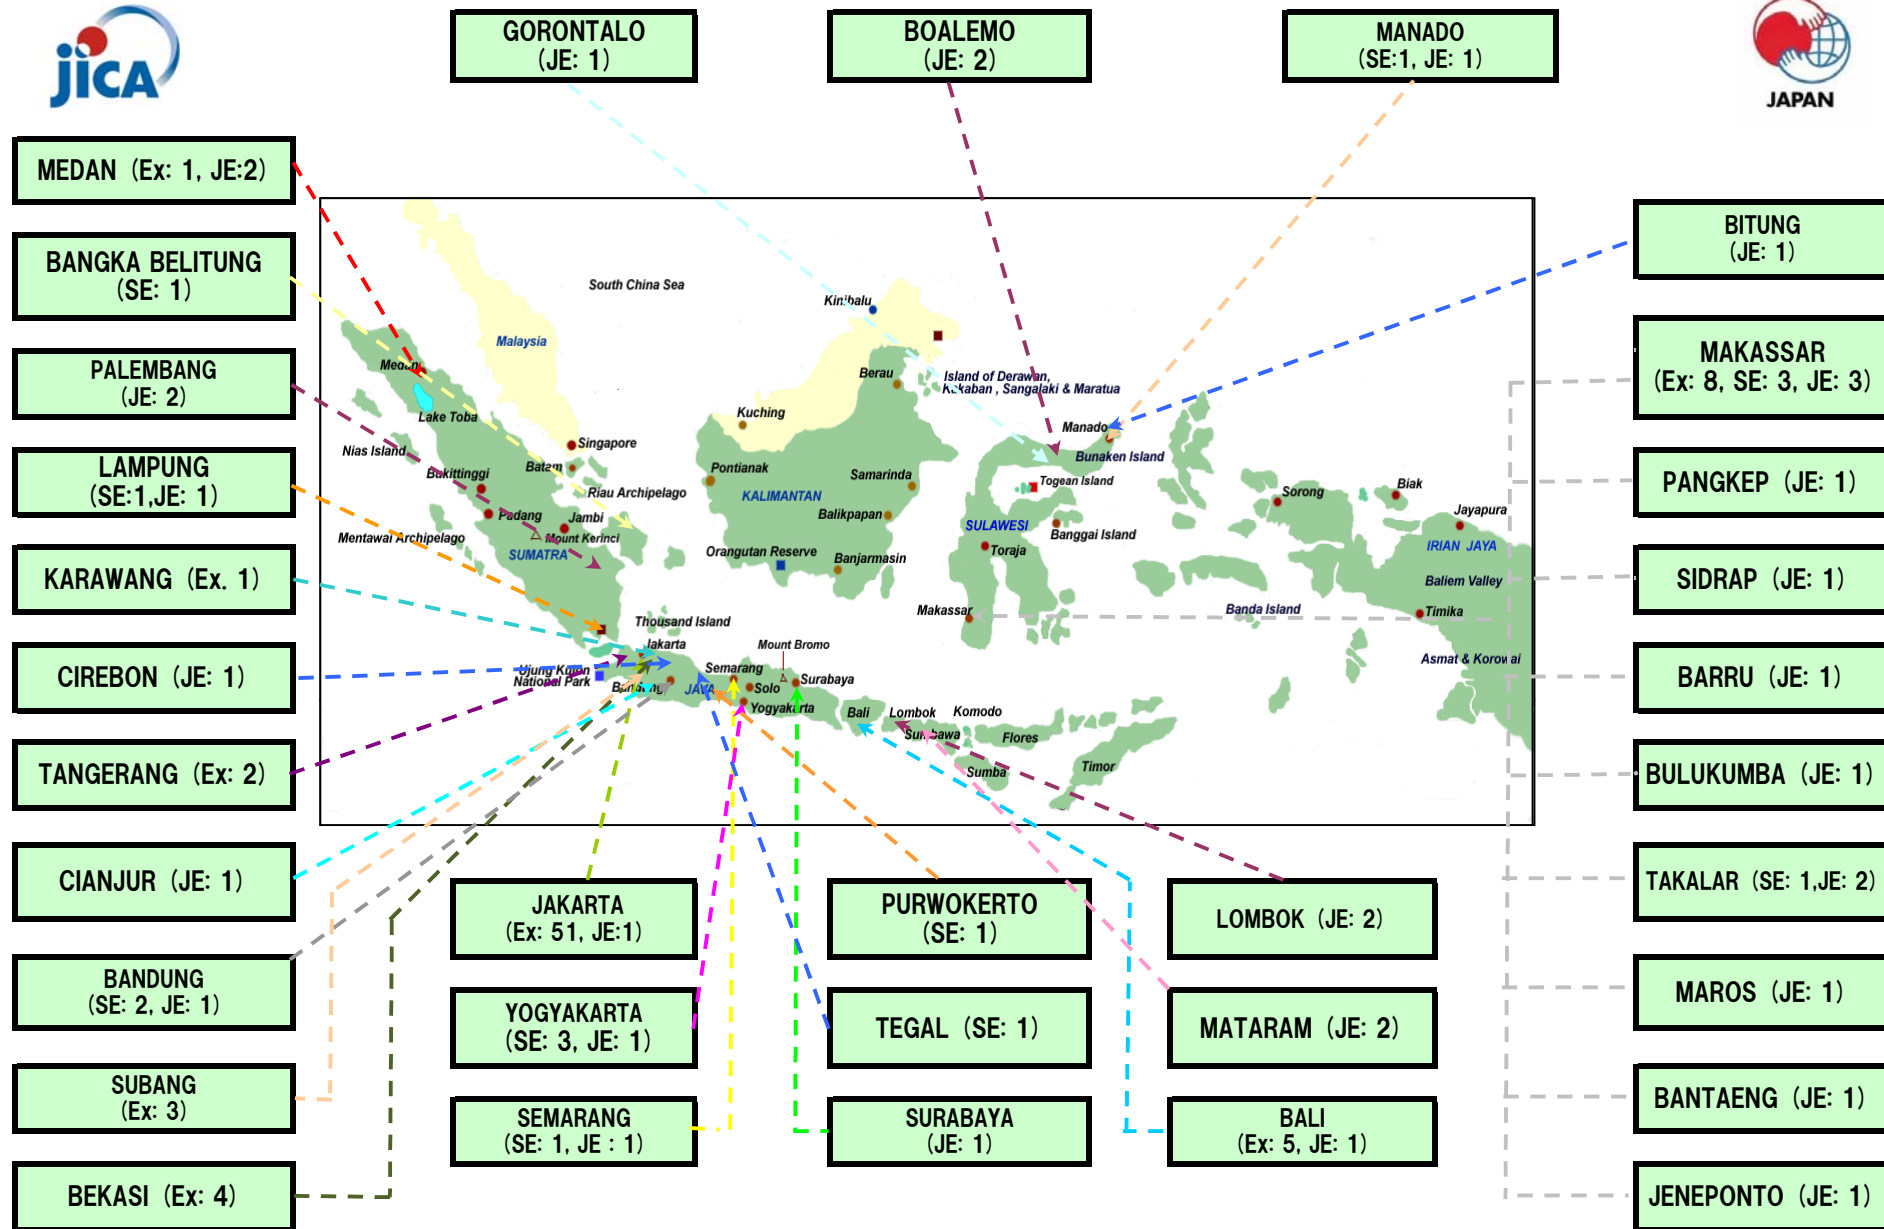

# JICA Experts in Indonesia

As of July 2012

Expert (Ex)	75
Silver Expert (SE)	15
Junior Expert (JE)	34
<b>Total</b>	<b>124</b>

Junior Experts (JE)		
Health and Medical Care	Midwifery	3
	Nutrition	2
Primary and Secondary Education	Science & Mathematics Education	2
Environment Conservation	Environmental Education, Water Analysis	7
	Tourism (Cooking)	1
South Sulawesi Regional Development	Vegetable Growing	2
	Nursing	0
	Science and Mathematics Education	2
	Nutrition	1
	Youth Activities	1
	Public Health Nurse	2
	Environmental Education	3
	Tourism (Japanese Language)	7
Other Priority Sectors	Physical Education	1
<b>TOTAL</b>		<b>34</b>

Experts (Ex)		
Agriculture	Fruit Flies, Animal Health Laboratory	4
Energy	Electric Power & Energy Policy	1
Economy and Trade	Trade Administration, NAFED Service Improvement, Economic Partnership Agreement (JIEPA) Utilization	6
	Mass Rapid Transit (MRT), Aviation Safety, Vessel Traffic Service System, Port Development	7
Public Works	Road Policy, Water Resources Policy, Flood Management, Building Administration	5
Finance	Economic, Fiscal, & Financial Policy, Tax Administration	2
Education	Higher Education Policy, Junior Secondary Education Improvement	2
Law	Intellectual Property Rights (IPR) Administration	2
Forestry	Forestry Strategic Plan, Ecosystem Restoration, Community Assistant Around Peat Land, Mangrove Ecosystem Conservation	11
Industry	Industrial Development	1
Climate Change	Climate Change Capacity Development	5
Regional Development	Sulawesi Capacity Development, Regional Health Management., Local Industry Promotion	8
Disaster	Disaster Management	1
Competition	Policy	1
<b>TOTAL</b>		<b>75</b>