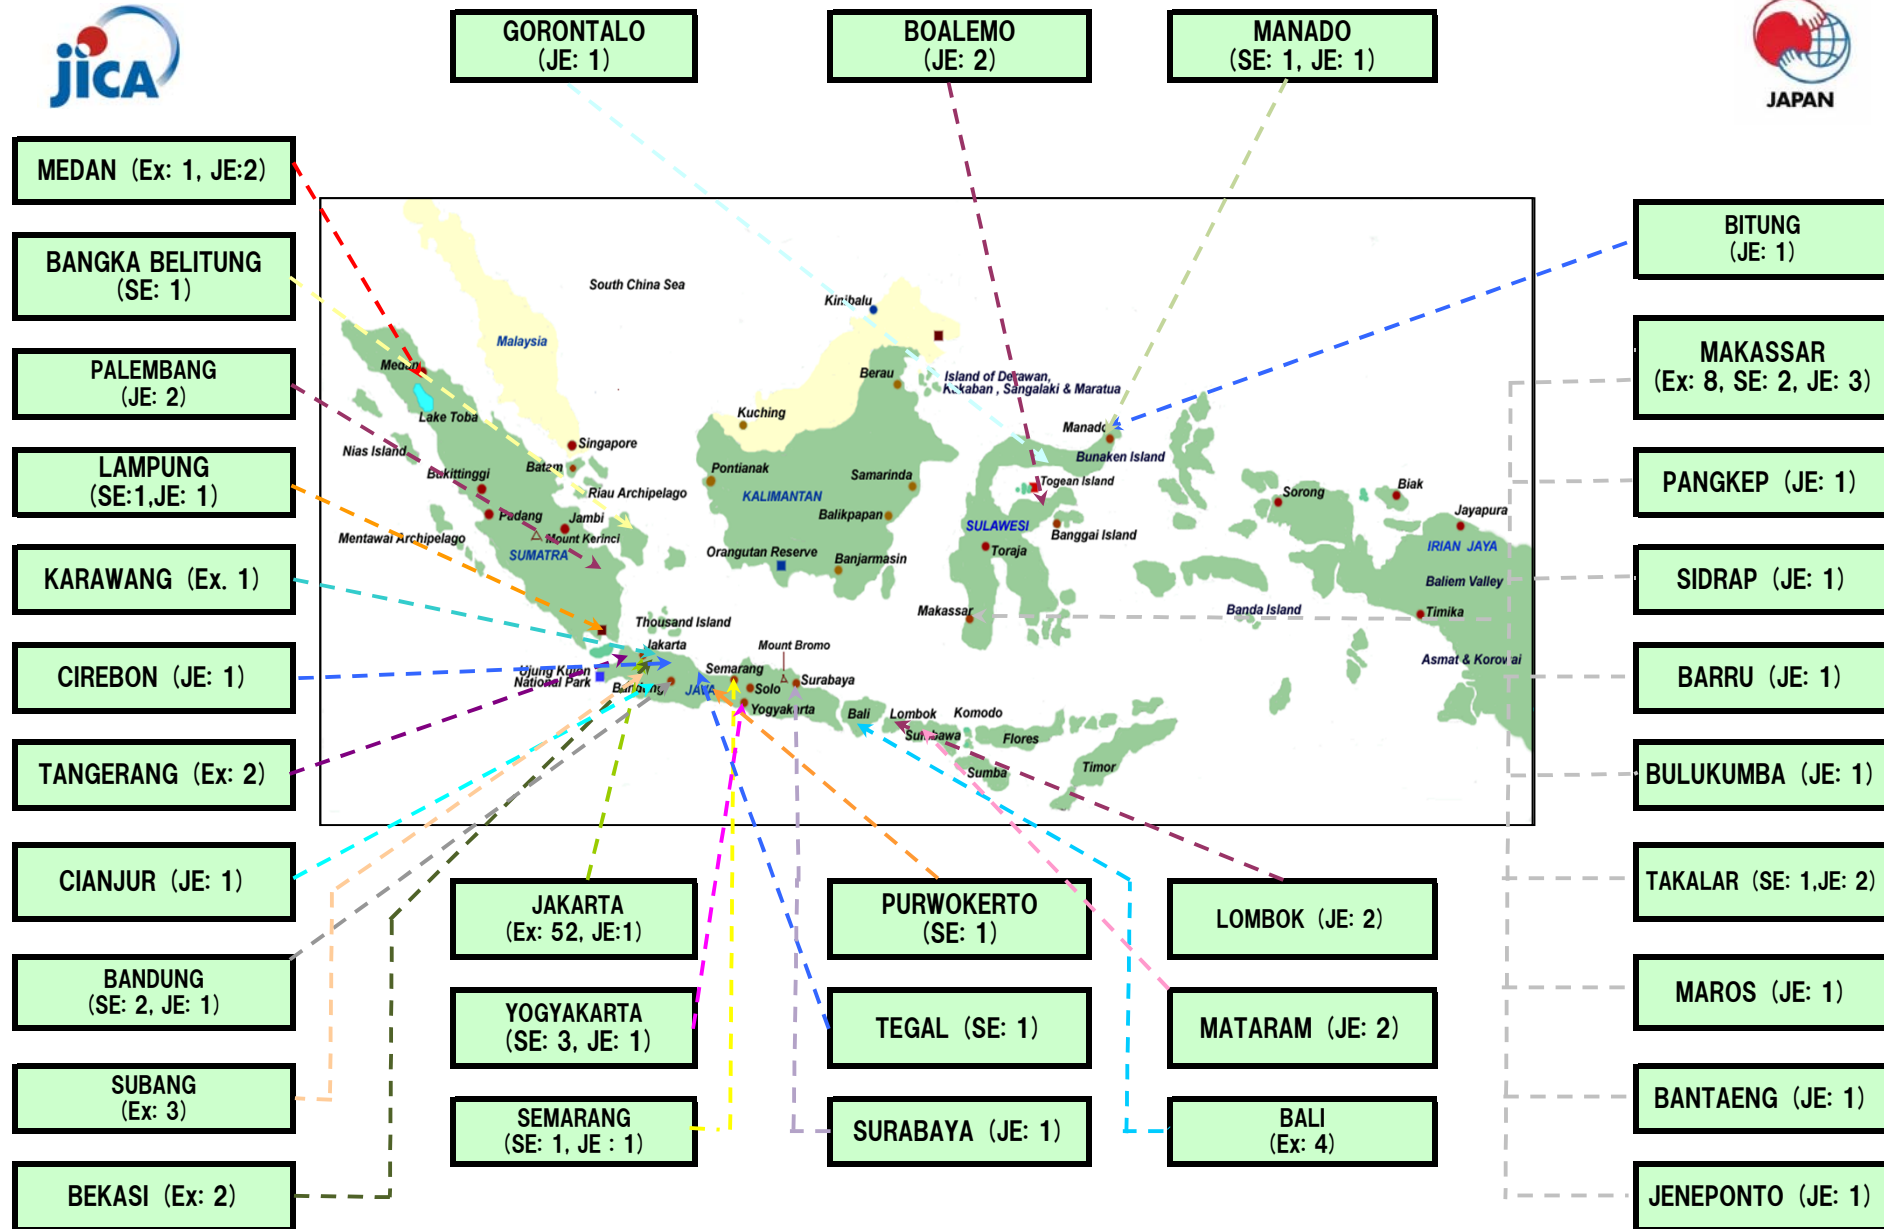

JICA Experts in Indonesia

As of September 2012

Expert (Ex)	73
Silver Expert (SE)	14
Junior Expert (JE)	33
Total	120

Fields of Expertise

Junior Experts (JE)		
Health and Medical Care	Midwifery	3
	Nutrition	2
Primary and Secondary Education	Science & Mathematics Education	2
Environment Conservation	Environmental Education, Water Analyzation	7
South Sulawesi Regional Development	Tourism (Cooking)	1
	Vegetable Growing	2
	Environmental Education	3
	Science and Mathematics Education	2
	Nutrition	1
	Youth Activities	1
	Public Health Nurse	2
	Tourism (Japanese Language)	6
Other Priority Sectors	Physical Education	1
TOTAL		33

Silver Experts (SE)		
South Sulawesi Regional Development	Tourism (PR Tool Development), Japanese Language	2
	Agricultural Machinery	1
Other Priority Sectors	Tourism (Japanese Language)	3
	Alternative Energy, Plastic Technology, Fisheries Machinery, Structural Engineering, Fashion Design, Industrial Management, Industrial Pollution Management	7
	TV Program Production	1
TOTAL		14