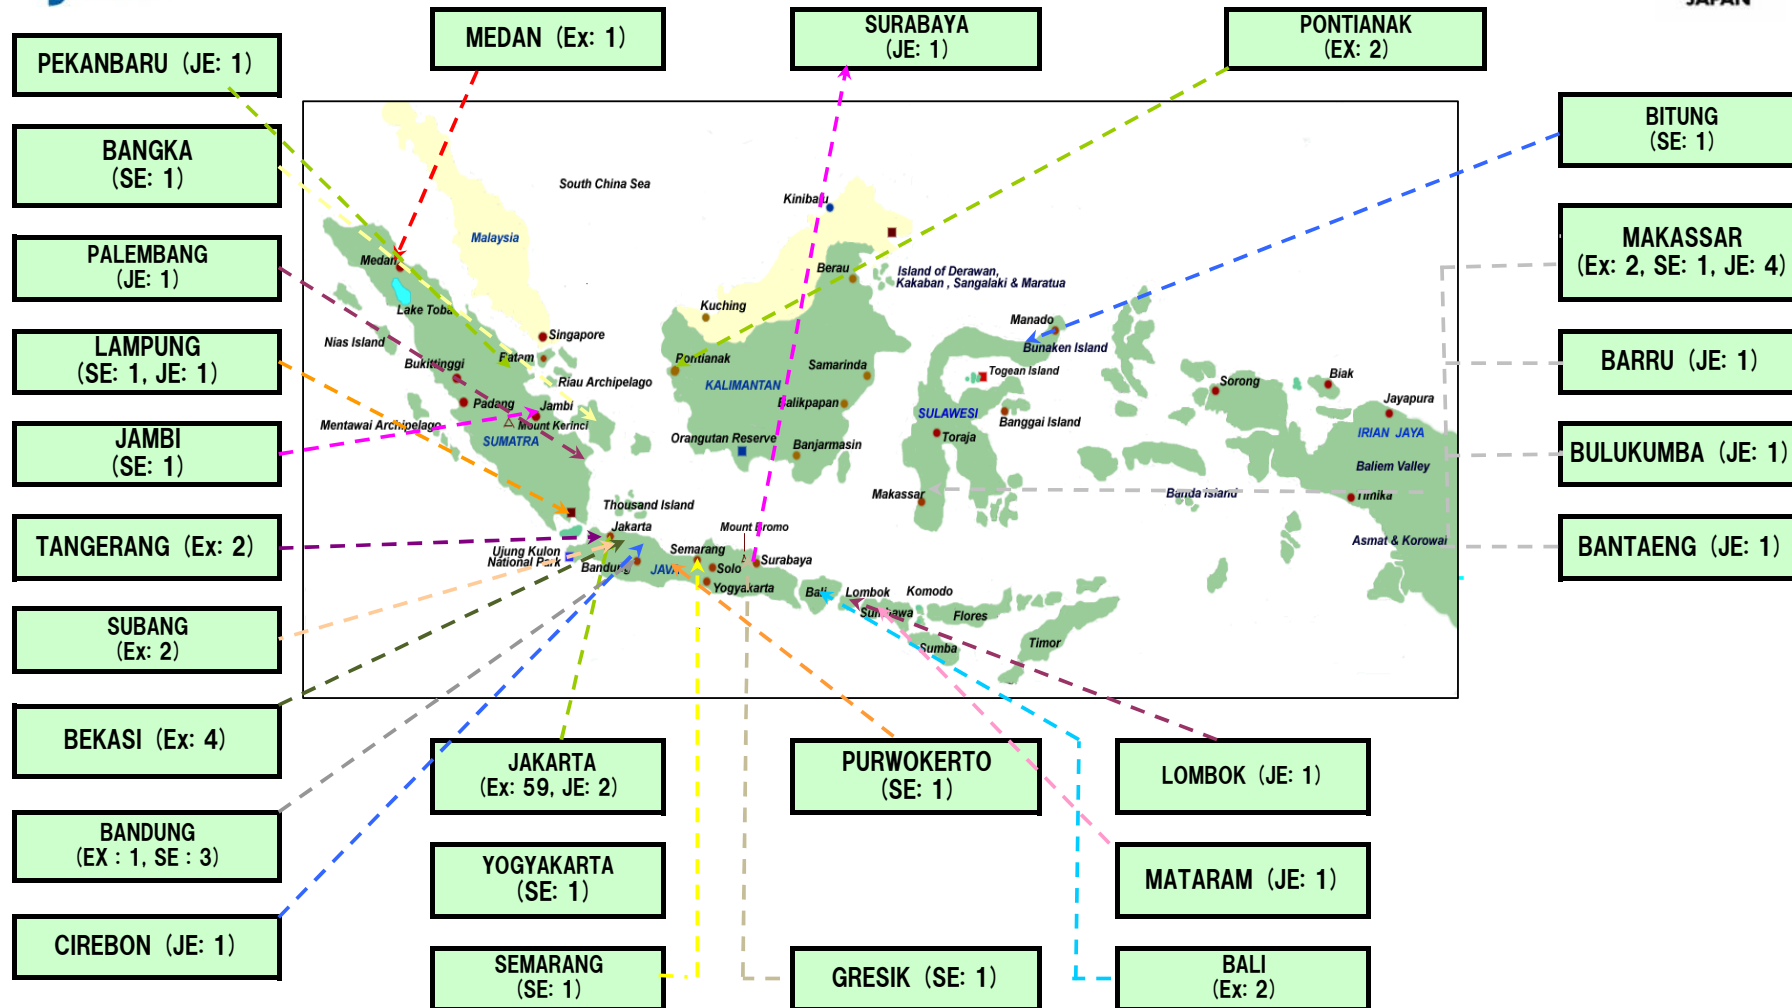

JICA Experts in Indonesia

Expert (Ex)	75
Silver Expert (SE)	12
Junior Expert (JE)	16
Total	103

Junior Experts (JE)		
Health and Medical Care	Nutrition	1
Environment Conservation	Environmental Education	1
Other Priority Sectors	Tourism (Japanese Language)	4
	Physical Education	2
South Sulawesi Regional Development	Public Health Nurse	1
	Vegetable Growing	1
	Environmental Education	3
	Science and Mathematics Education	1
	Physical Education	1
TOTAL		15

Silver Experts (SE)		
South Sulawesi Regional Development	Japanese Language	1
Other Priority Sectors	Tourism (Japanese Language)	2
	Alternative Energy, Structural Engineering, Fashion Design, Industrial Management, Industrial Pollution Management, Refractory Technology, Foundry	7
	Fishing Technique Development, Fresh Water aqua culture technology	2
TOTAL		12