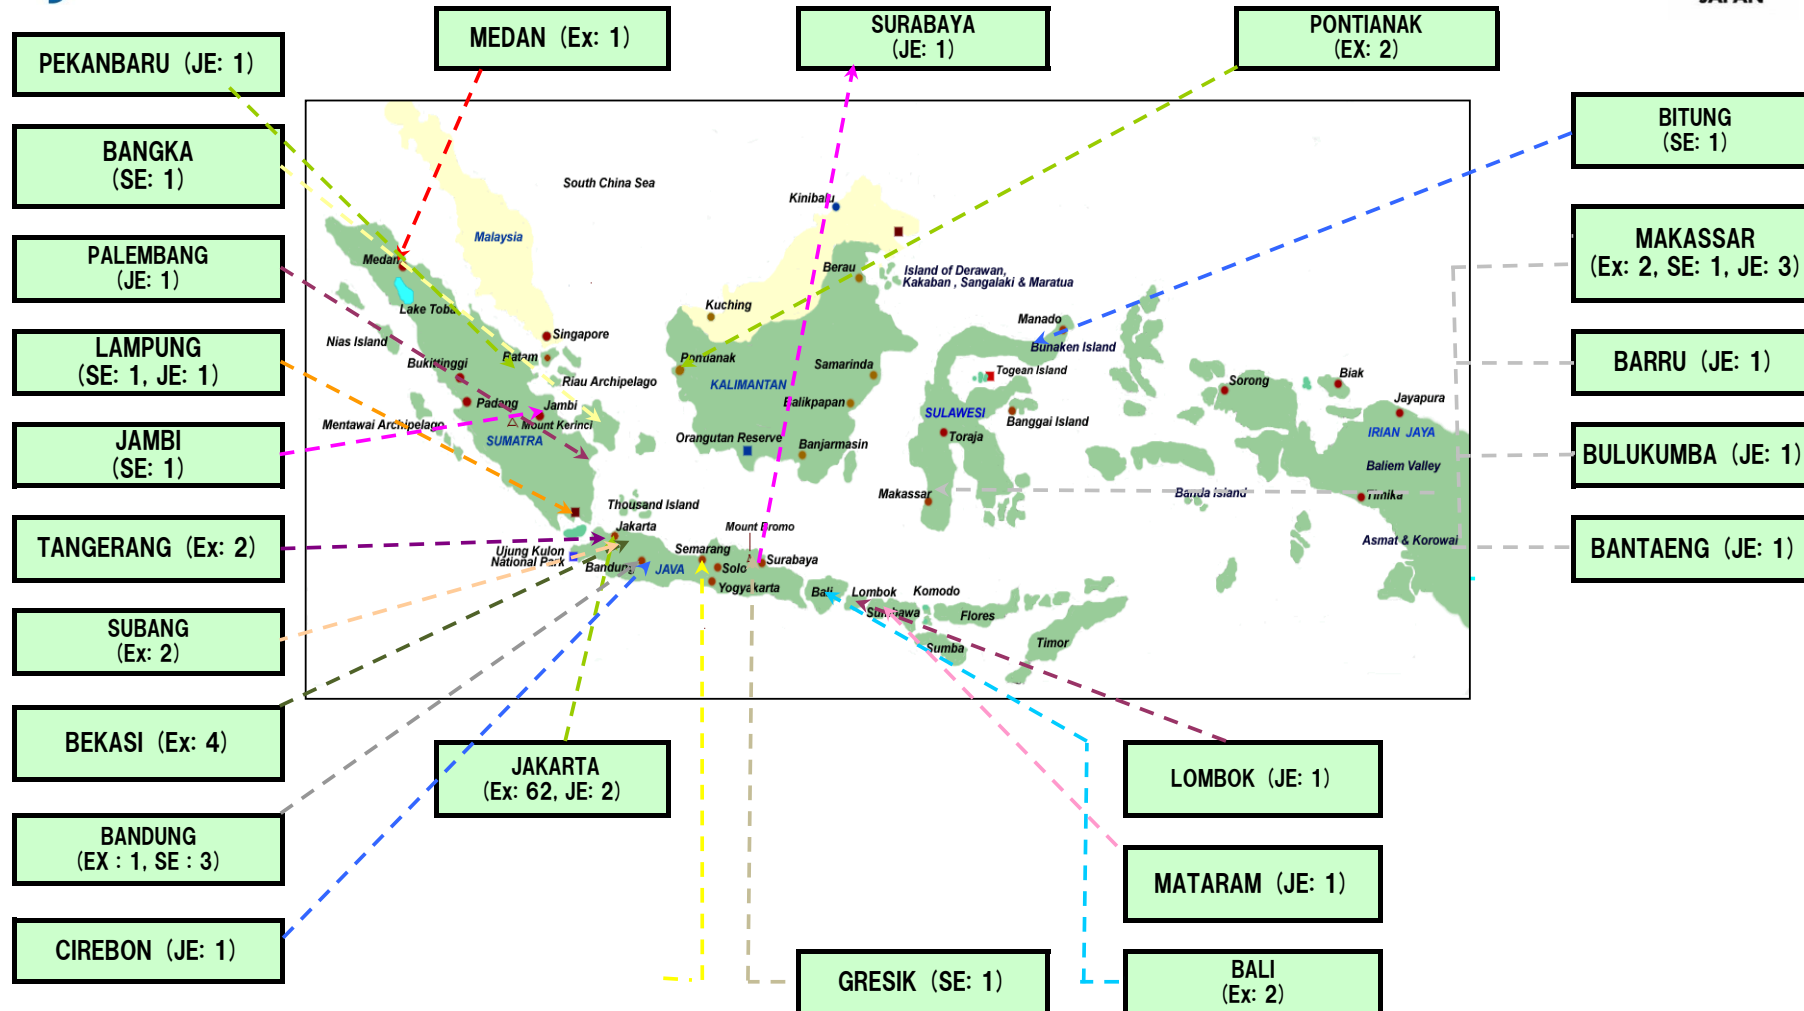

JICA Experts in Indonesia

February 2014

Expert (Ex)	78
Silver Expert (SE)	9
Junior Expert (JE)	15
Total	102

Junior Experts (JE)		
Health and Medical Care	Nutrition	1
Environment Conservation	Environmental Education	2
Other Priority Sectors	Tourism (Japanese Language)	4
	Physical Education	2
	Public Health Nurse	1
South Sulawesi Regional Development	Vegetable Growing	1
	Environmental Education	2
	Science and Mathematics Education	1
	Physical Education	1
TOTAL		15

Silver Experts (SE)		
South Sulawesi Regional Development	Japanese Language	1
Other Priority Sectors	Tourism (Japanese Language)	0
	Alternative Energy, Structural Engineering, Industrial Management, Industrial Pollution Management, Refractory Technology, Foundry	6
	Fishing Technique Development, Fresh Water aqua culture technology	2
TOTAL		9