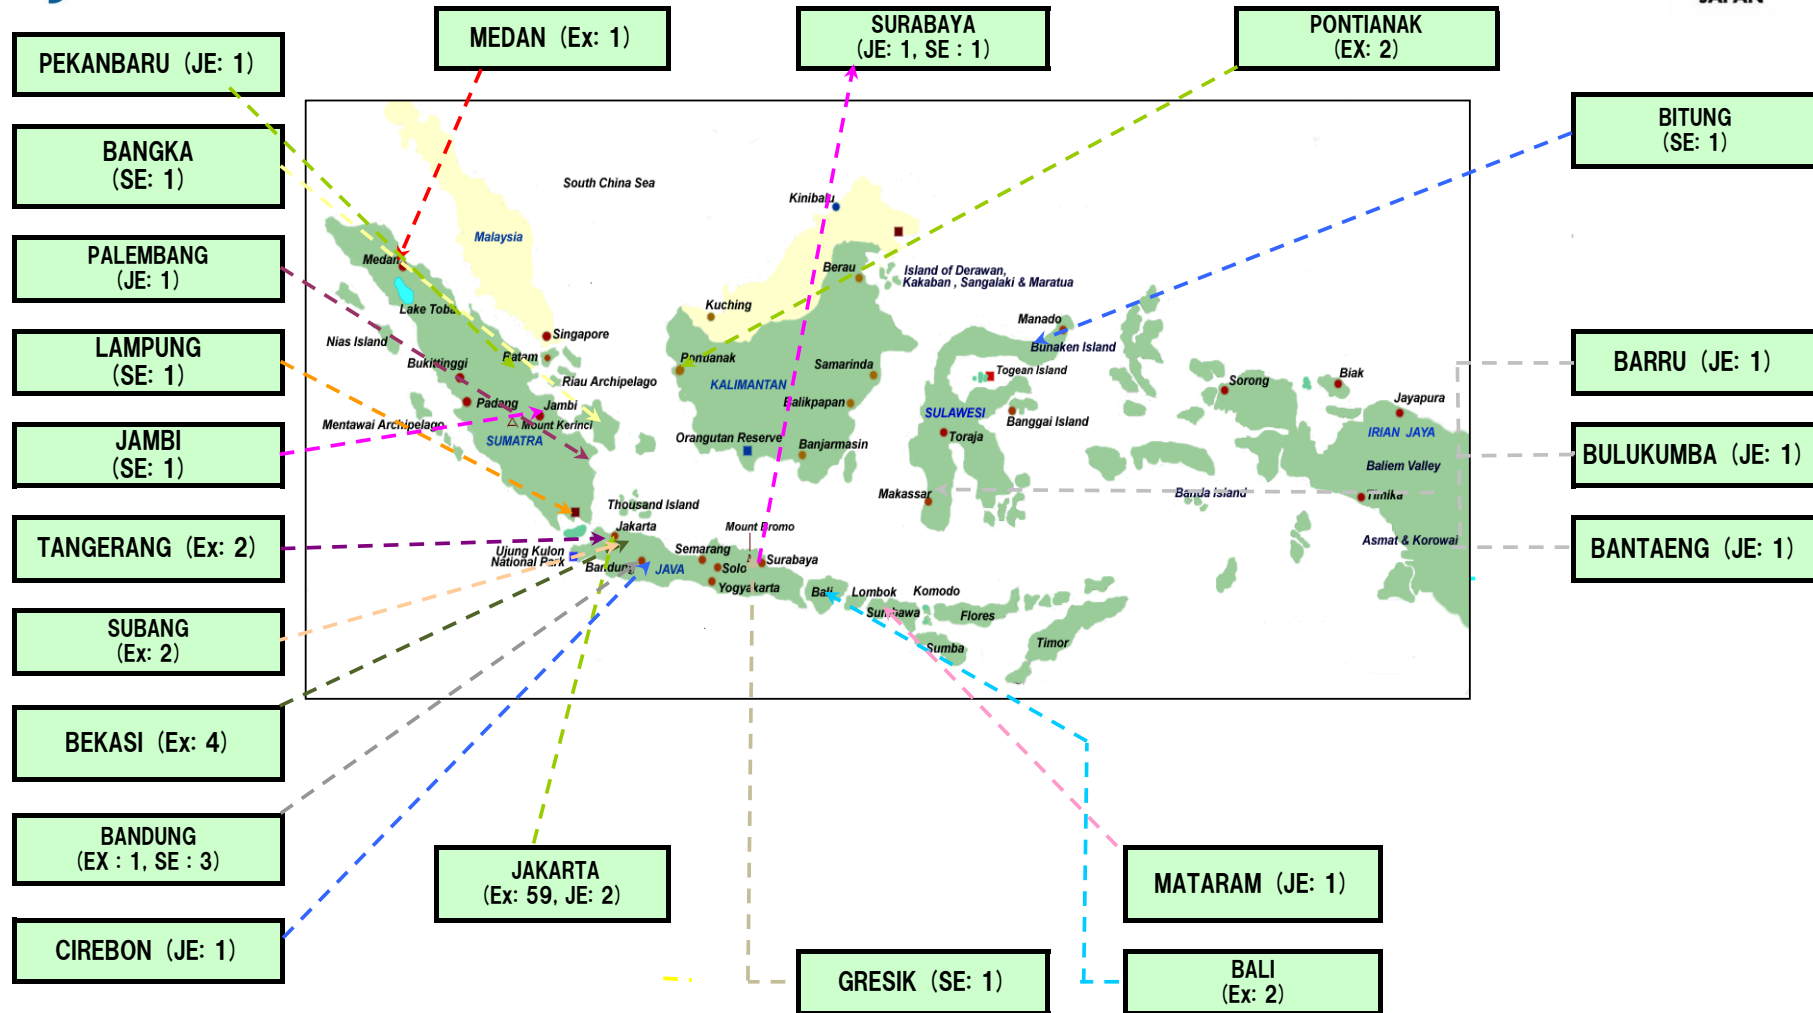

# JICA Experts in Indonesia

March 2014

Expert (Ex)	73
Silver Expert (SE)	8
Junior Expert (JE)	13
<b>Total</b>	<b>94</b>

Junior Experts (JE)		
Health and Medical Care	Nutrition	0
Environment Conservation	Environmental Education	2
Other Priority Sectors	Tourism (Japanese Language)	3
	Physical Education	2
South Sulawesi Regional Development	Public Health Nurse	1
	Vegetable Growing	1
	Environmental Education	2
	Science and Mathematics Education	1
	Physical Education	1
<b>TOTAL</b>		<b>13</b>

Silver Experts (SE)		
South Sulawesi Regional Development	Japanese Language	0
Other Priority Sectors	Tourism (Japanese Language)	0
	Alternative Energy, Structural Engineering, Industrial Management, Industrial Pollution Management, Refractory Technology, Foundry	6
	Fishing Technique Development, Fresh Water aqua culture technology	2
<b>TOTAL</b>		<b>8</b>