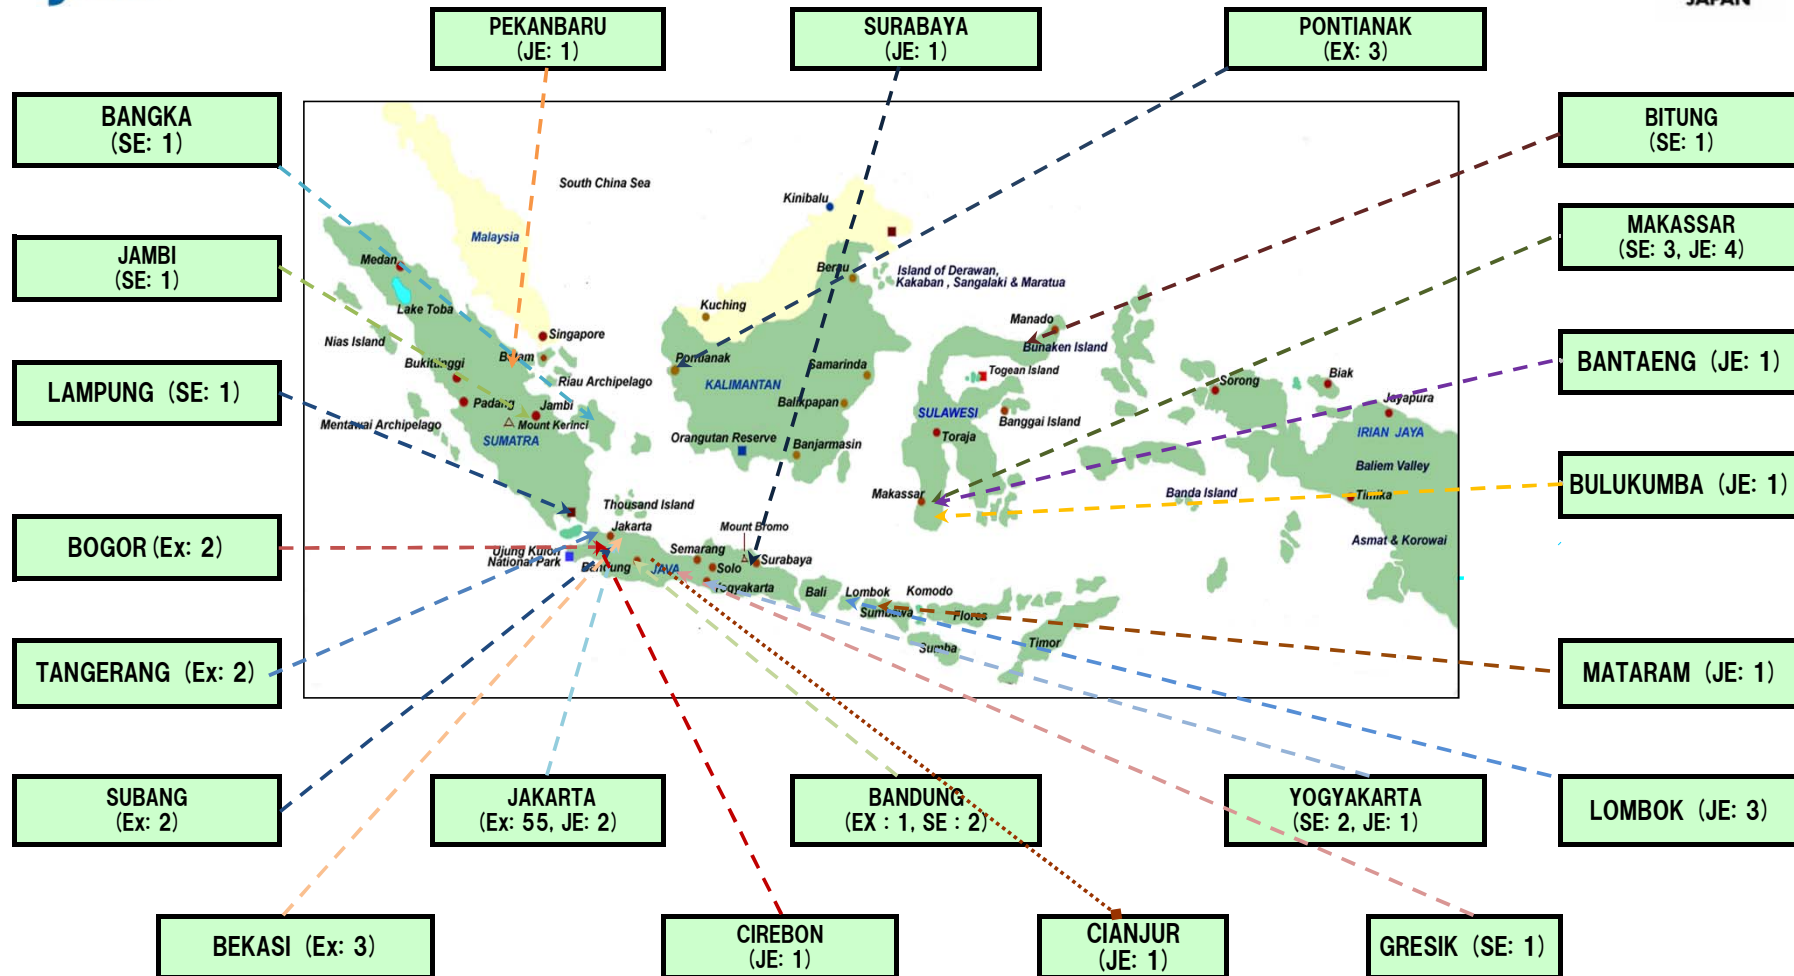

# JICA Experts in Indonesia

Expert (Ex)	68
Silver Expert (SE)	12
Junior Expert (JE)	17
Total	97

## JICA Experts in Indonesia (Fields of Expertise)

Junior Experts (JE)		
Environment Conservation	Environmental Education	3
Other Priority Sectors	Physical Education	2
	Tourism, Japanese Language (for tourism)	4
	Community Development	1
Health	Nutrition	1
South Sulawesi Regional Development	Physical Education	1
	Computer	1
	Environmental Education	1
	Public Health Nurse	2
	Vegetable Growing	1
<b>Total</b>		<b>17</b>

Experts (Ex)					
Agriculture	Animal Health Laboratory	2	Health and Medical Care	Nursing Administration	2
Forestry	Ecosystem Restoration, Community Assistant Around Peat Land, REDD+ Implementation Mechanism	9	Fisheries	Policy	1
			Communication & Informatics	Information Security	2
Economy	NSW and Trade-related Administration, MPA Support Facility, JABODETABEK Transportation Policy	3	Industry	SMI Development Based on improved Service Delivery, Industrial Dev't Advisory	8
Public Works	Sewage Management, Road Policy, Water Resource Policy, Water Supply	4	Science and Technology	Biodiversity Conservation, Carbon Sequestration & Monitoring, Innovative Bio-Production	3
Investment and Banking	Promotion Policy	1	Environment	Waste Management	1
Education	Accreditation Agency Establishment, Higher Education Advisory	2	Police Reform	Police Chief Advisory, Community Policing (POLMAS)	6
Law	Intellectual Property Rights (IPR) Administration	2	Climate Change	Climate Change Capacity Development, Nat. Focal Point on Climate Change	7
Transportation	Aviation Safety, Vessel Traffic Service System, Port Development, Airport Dev't Planning Advisory, MRT advisory	8	Labour	Employment Service Center	2
			South-South Cooperation	Policy of South-South and Triangular Cooperation	2
Trade	NAFED Service Improvement	2	Energy and Mineral	Electric Power & Energy Policy	1
<b>TOTAL</b>					<b>68</b>