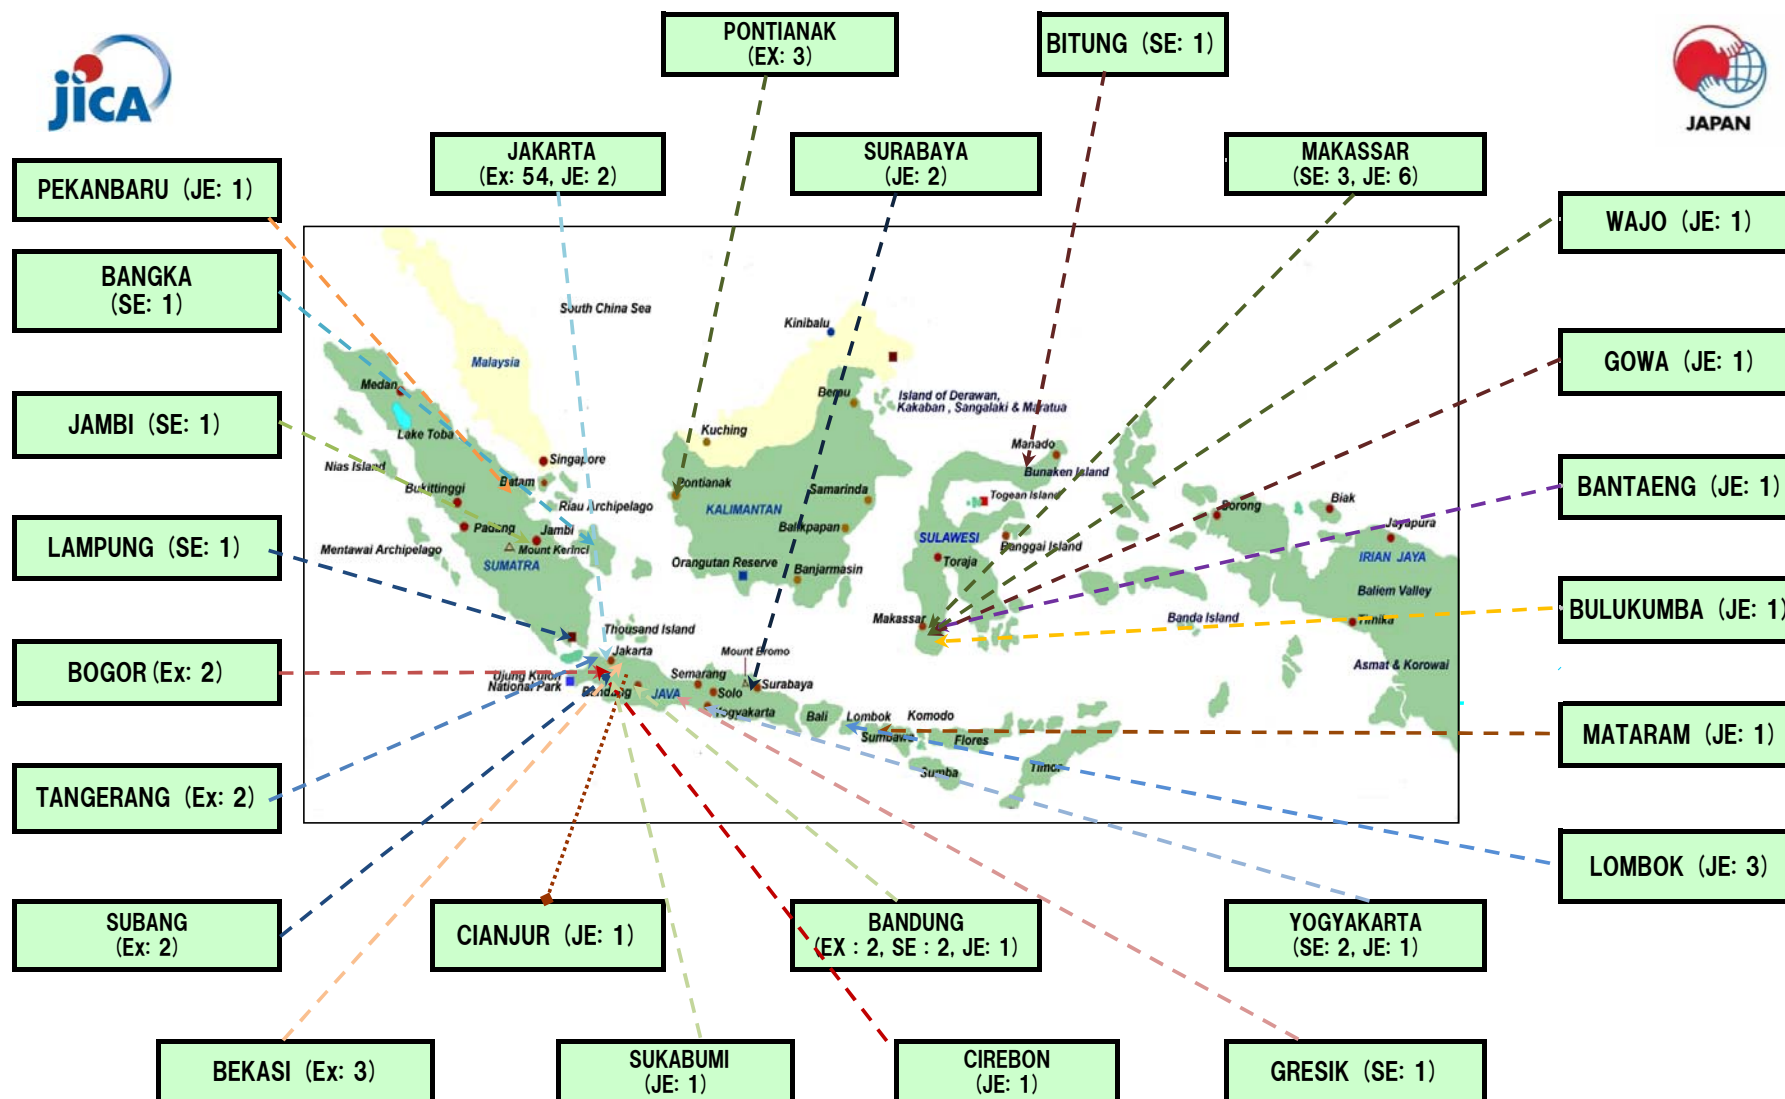

# JICA Experts in Indonesia

Expert (Ex)	68
Silver Expert (SE)	12
Junior Expert (JE)	24
<b>Total</b>	<b>104</b>

## JICA Experts in Indonesia (Fields of Expertise)

Junior Experts (JE)		
Environment Conservation	Environmental Education, Environmental Governance	4
	Physical Education	2
Other Priority Sectors	Tourism, Japanese Language (for tourism)	4
	Community Development	2
	Social Worker	1
Health	Nutrition	1
South Sulawesi Regional Development	Physical Education	1
	Computer	1
	Environmental Education	1
	Public Health Nurse	3
	Vegetable Growing	1
	Social Worker	1
	Midwifery	1
	Elementary Education	1
<b>Total</b>	<b>24</b>	