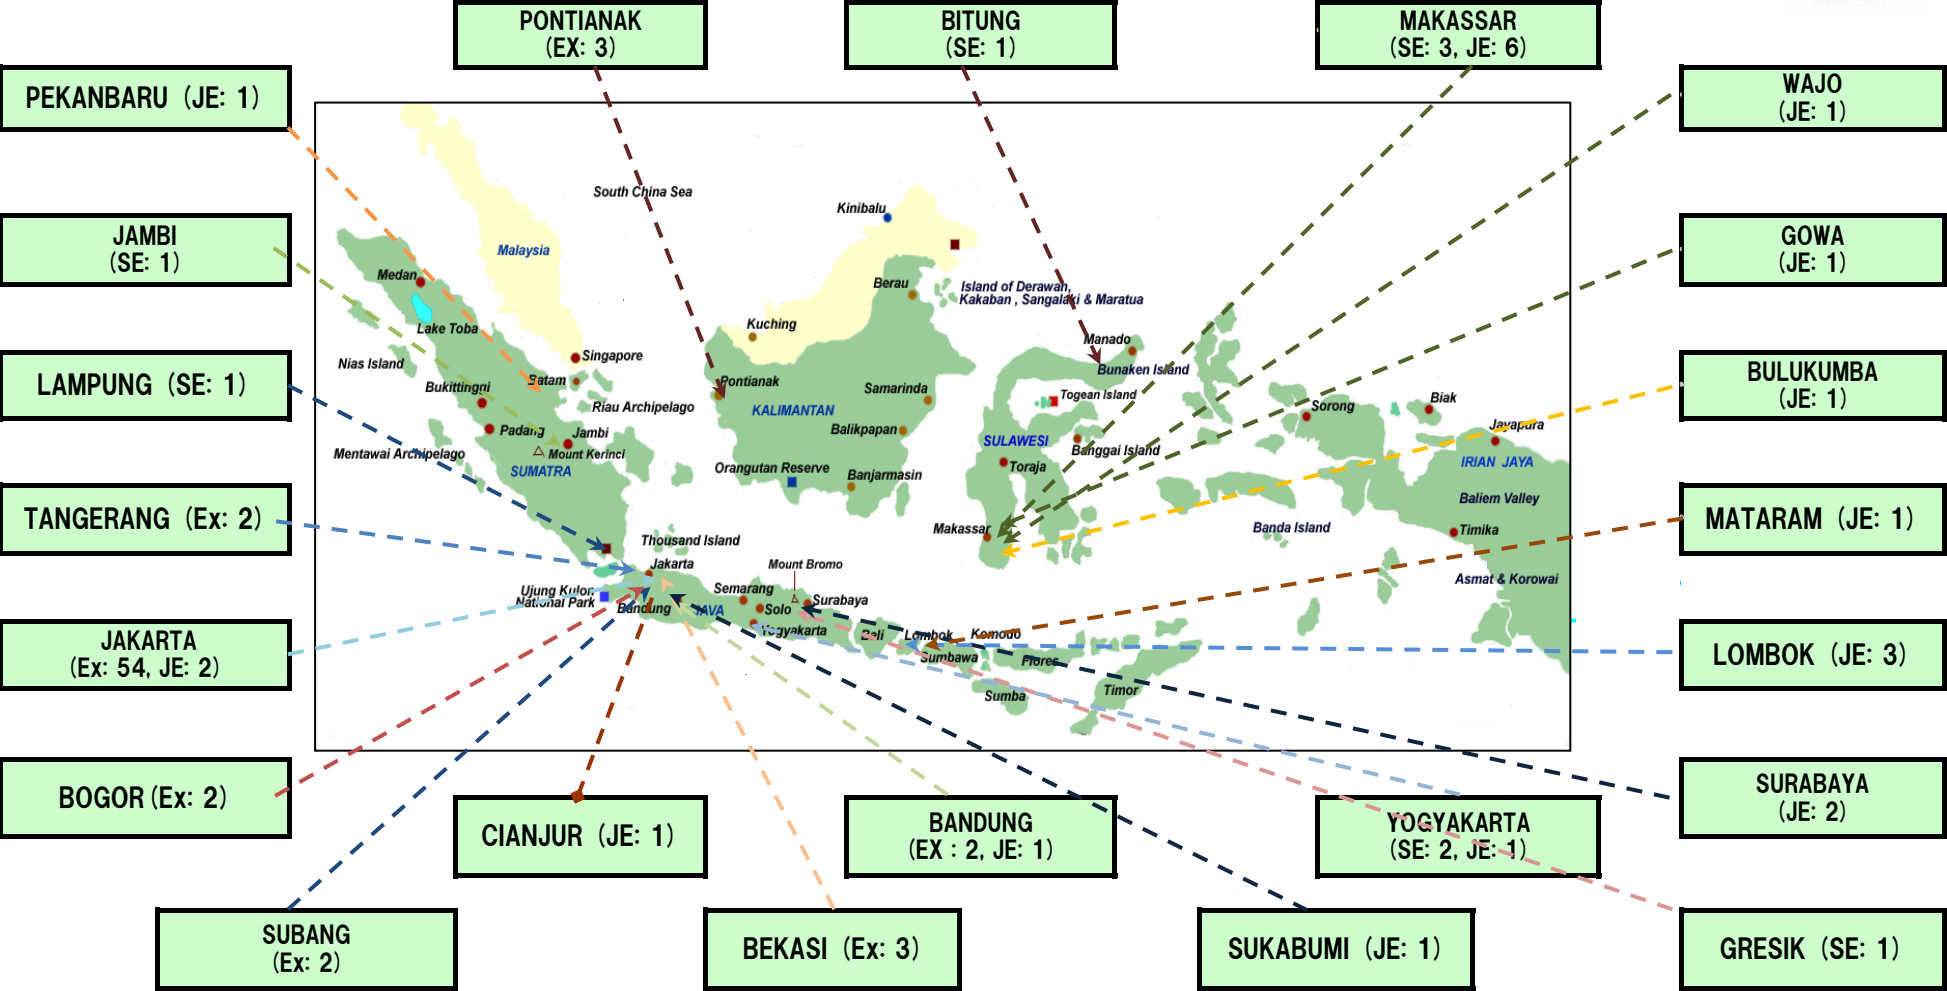

JICA Experts in Indonesia

Expert (Ex)	68
Silver Expert (SE)	9
Junior Expert (JE)	22
Total	99

JICA Experts in Indonesia (Fields of Expertise)

Junior Experts (JE)		
Environment Conservation	Environmental Education, Environmental Governance	4
	Physical Education	2
Other Priority Sectors	Tourism, Japanese Language (for tourism)	3
	Community Development	2
	Social Worker	1
Health	Nutrition	1
South Sulawesi Regional Development	Social Worker	1
	Physical Education	1
	Computer	1
	Environmental Education	1
	Public Health Nurse	3
	Midwifery	1
	Elementary Education	1
TOTAL		22