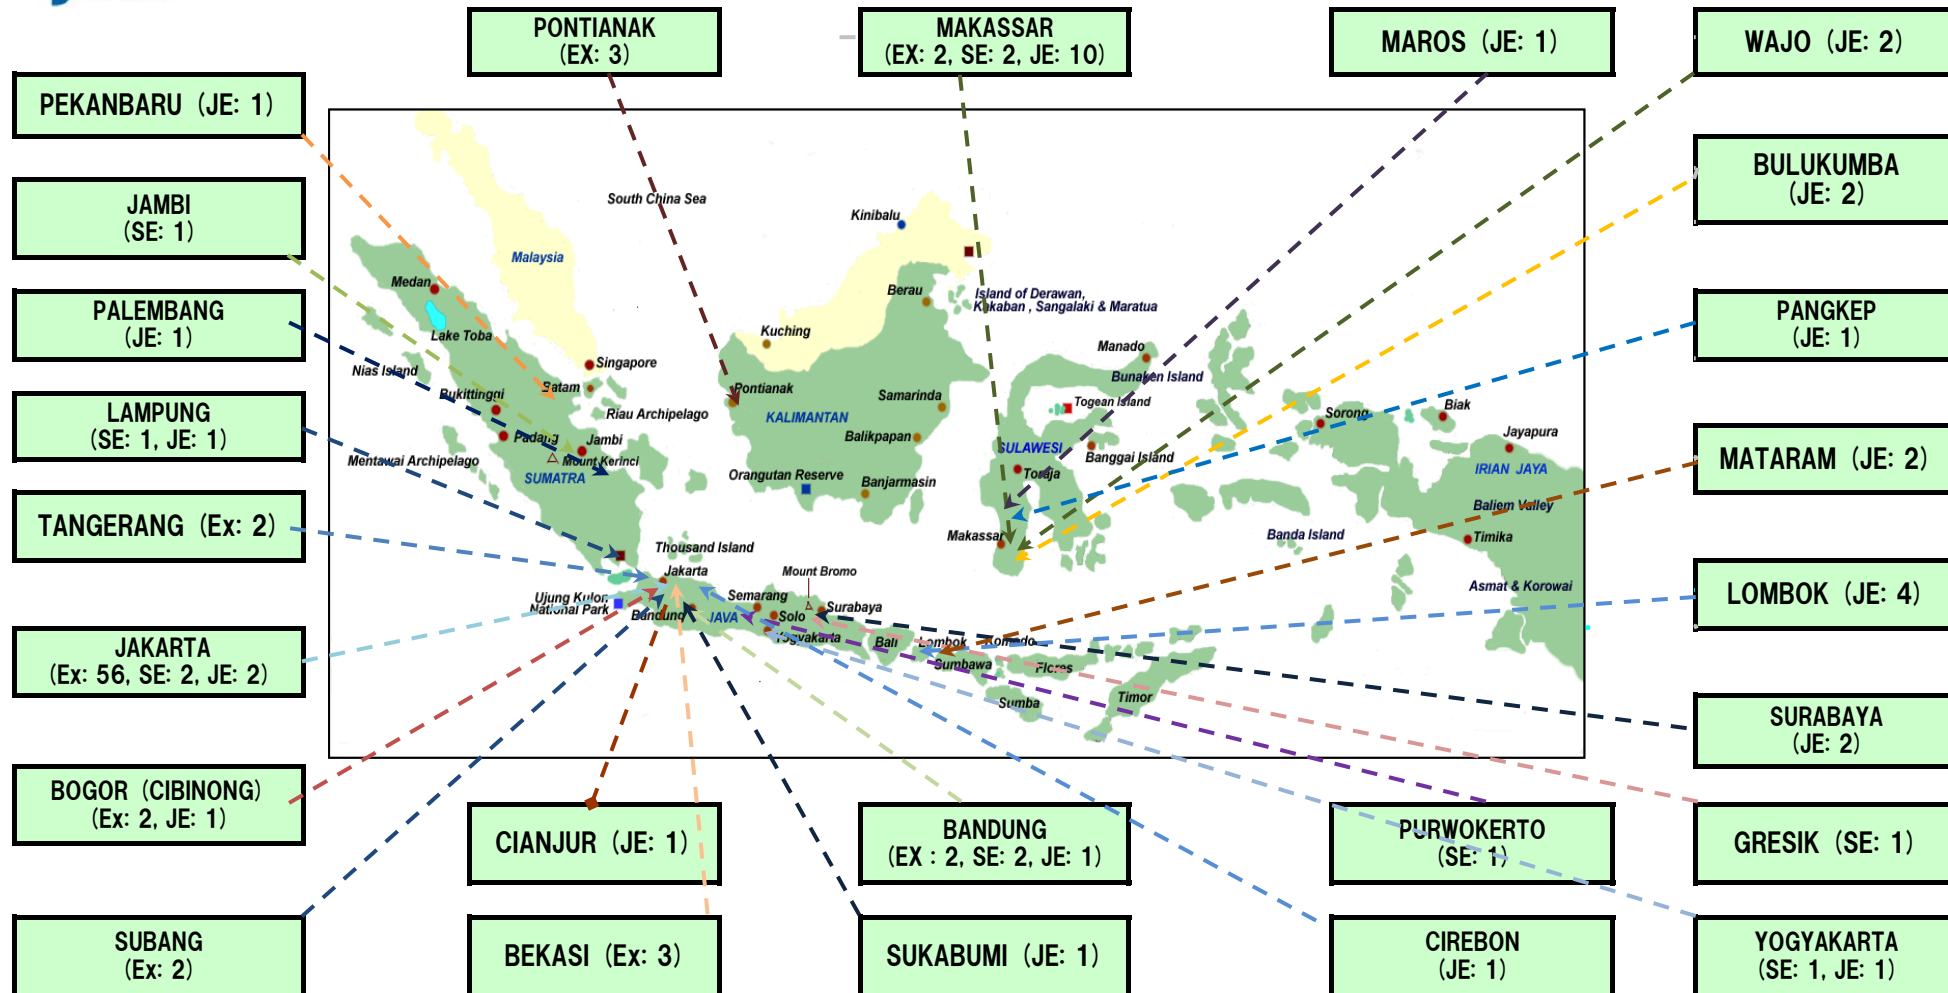

JICA Experts in Indonesia

Expert (Ex)	72
Silver Expert (SE)	11
Junior Expert (JE)	35
Total	118

JICA Experts in Indonesia (Fields of Expertise)

Junior Experts (JE)		
Environment Conservation	Environmental Education;	5
	Environmental Governance	
Other Priority Sectors	Physical Education	3
	Tourism; Japanese Language (for tourism)	6
	Community Development	2
	Social Worker	1
Health	Nutrition	1
	Midwifery	1
South Sulawesi Regional Development	Community Development	4
	Computer	1
	Environmental Education	3
	Public Health Nurse, Nutrition	3
	Social Worker	1
	Elementary Education	1
	Physical Education	1
	Beautician	1
	Cooking	1
	TOTAL	35