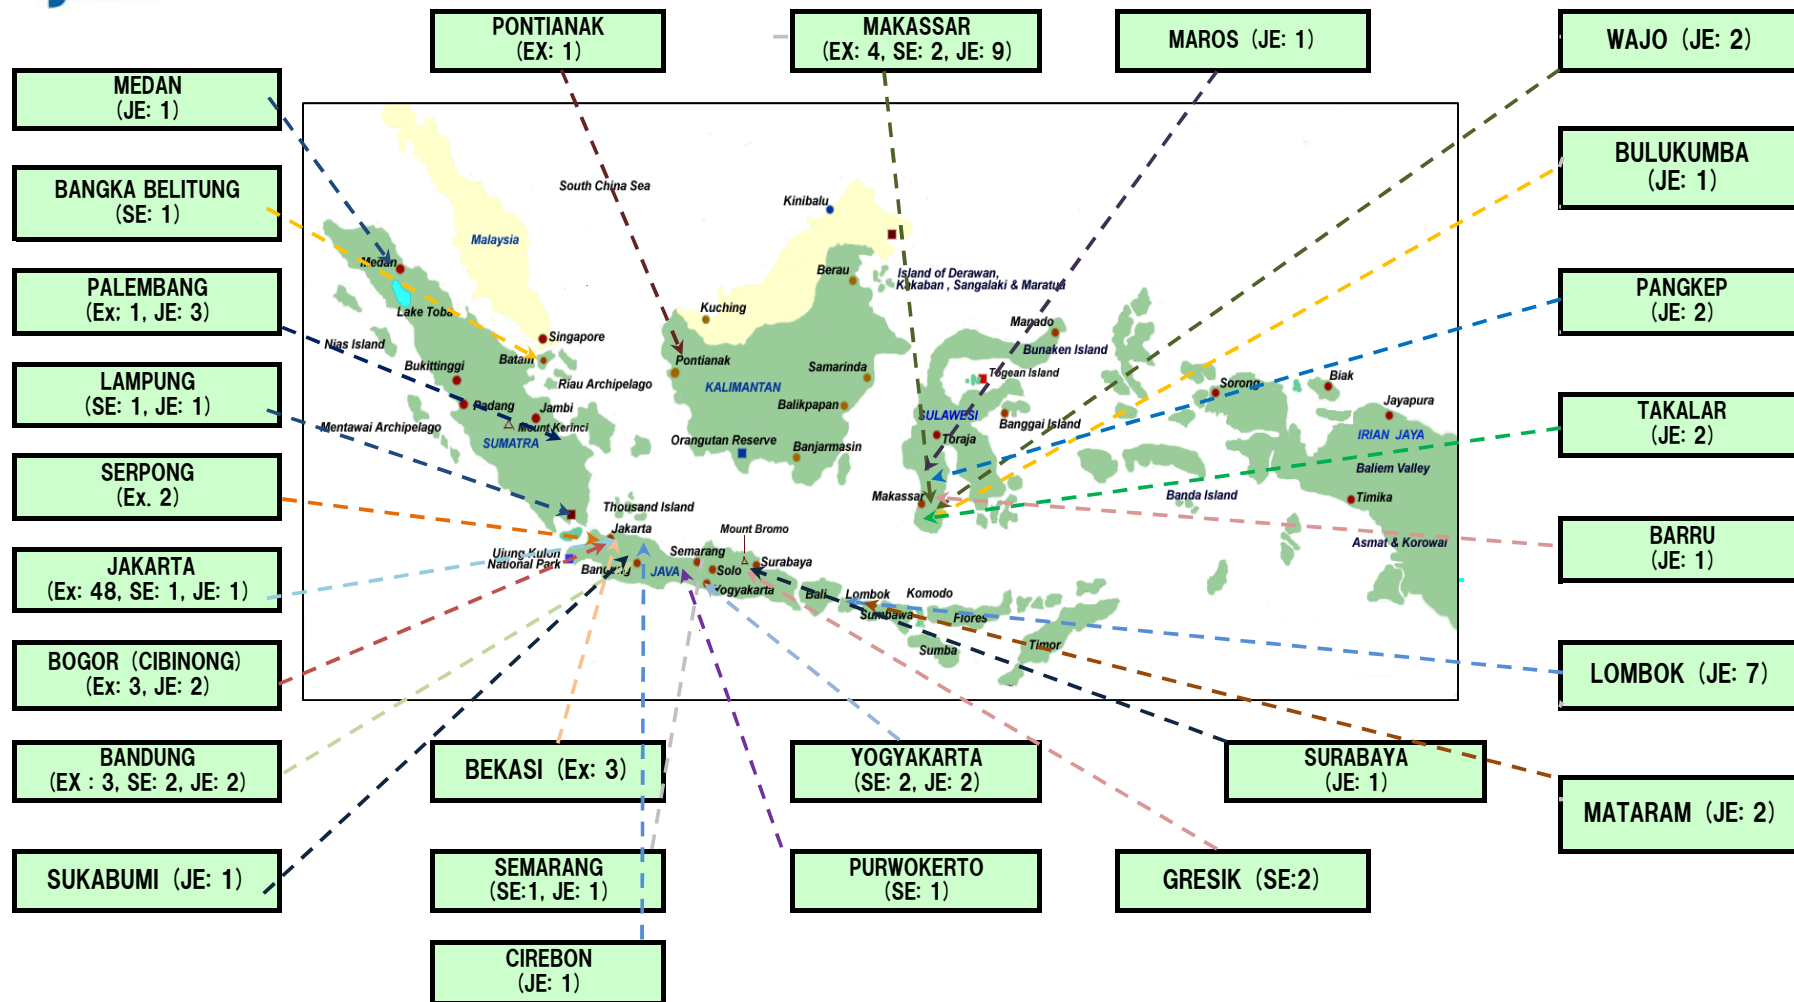

JICA Experts in Indonesia

January 2016

Expert (Ex)	65
Silver Expert (SE)	13
Junior Expert (JE)	43
Total	121

JICA Experts in Indonesia (Fields of Expertise)

January 2016

Junior Experts (JE)		
Environment Conservation	Environmental Education; Environmental Governance	5
	Physical Education	3
Other Priority Sectors	Community Development	2
	Tourism, Japanese Language (for tourism), Marketing	6
	Social Worker	1
	Design	1
	PC Instructor	1
Health	Midwifery	1
	Physical Therapy	1
	Nursing	2
	Nutrition	2
South Sulawesi Regional Development	Public Health Nurse, Nutrition	5
	Environmental Education	2
	Cooking, Japanese language (for tourism)	2
	Community Development	5
	Social Worker	1
	Elementary Education	1
	Computer	1
Beautician	1	
TOTAL		43