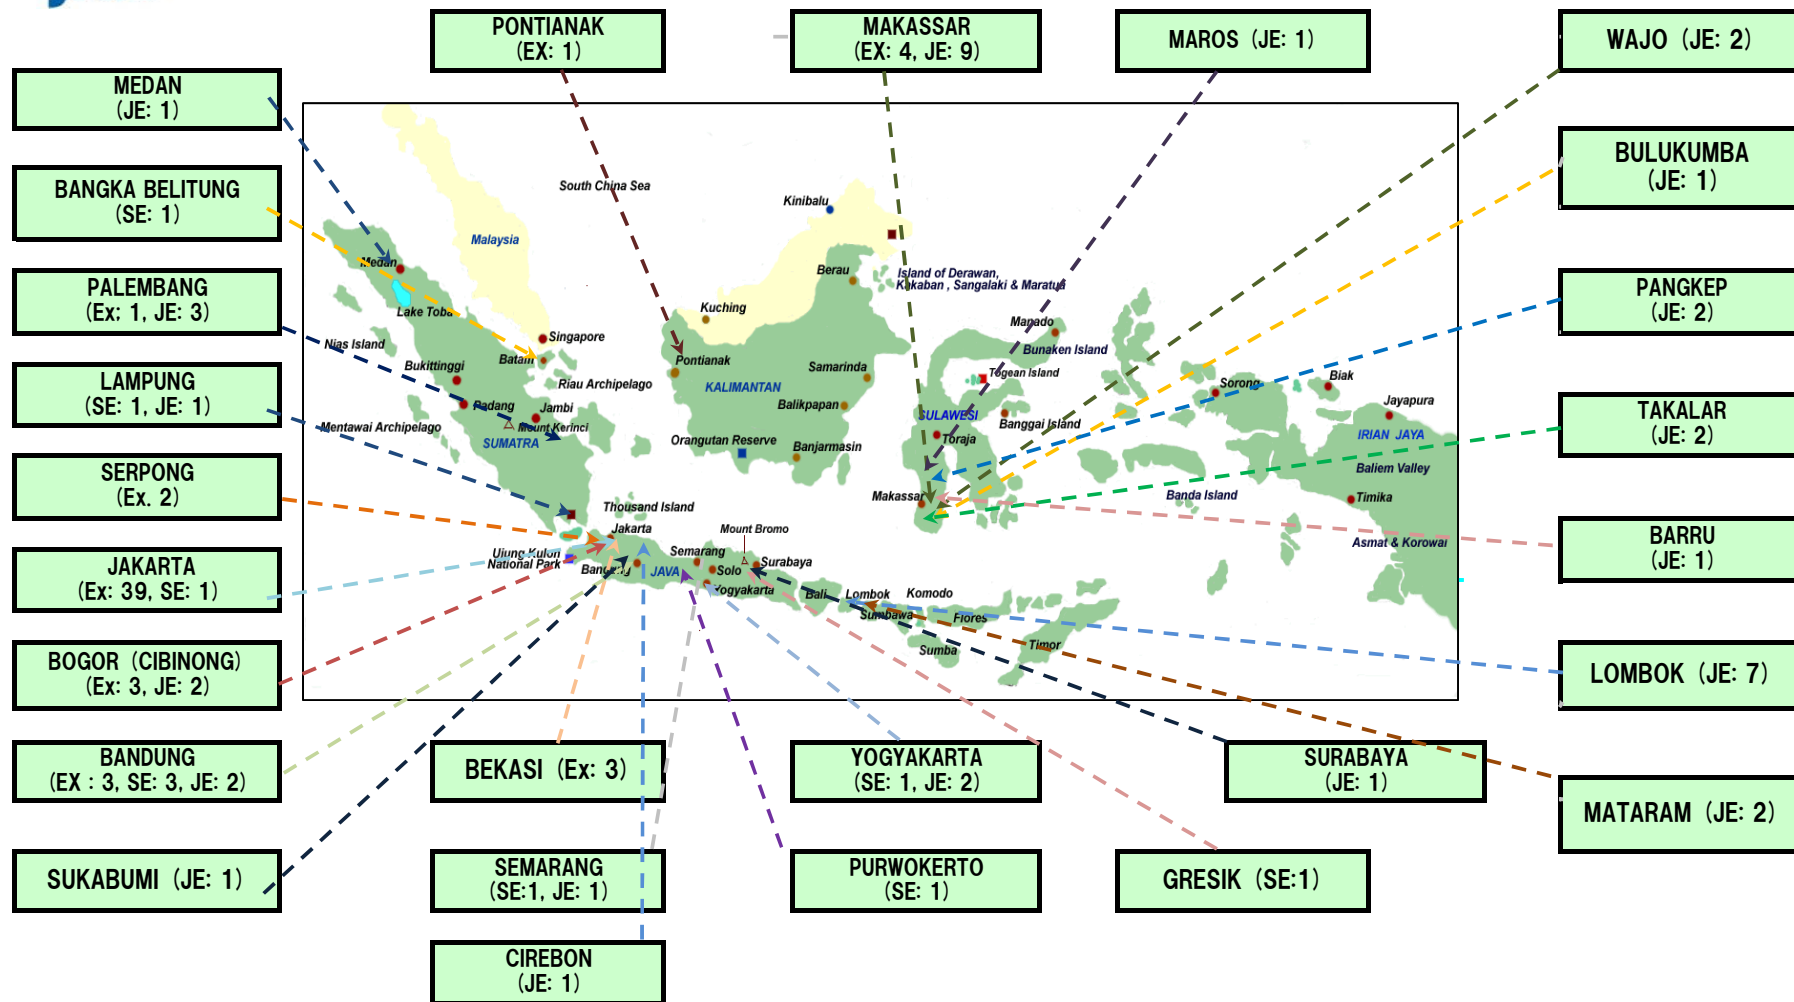

JICA Experts in Indonesia

Expert (Ex)	56
Silver Expert (SE)	10
Junior Expert (JE)	42
Total	108

JICA Experts in Indonesia (Fields of Expertise)

Junior Experts (JE)		
Environment Conservation	Environmental Education; Environmental Governance	5
	Physical Education	1
Other Priority Sectors	Community Development	2
	Tourism, Japanese Language (for tourism), Marketing	6
	Design	1
	Social Worker, Disability Support	2
	PC Instructor	1
	Midwifery	1
Health	Physical Therapy	1
	Nursing	2
	Nutrition	2
	Public Health, Public Health Nurse, Nutrition	5
South Sulawesi Regional Development	Environmental Education	2
	Cooking, Japanese language (for tourism)	2
	Community Development	5
	Social Worker	1
	Elementary Education	1
	Computer	1
	Beautician	1
	TOTAL	42

Silver Experts (SE)		
Other Priority Sectors	Educational Administration	1
	Metal Work	1
	Japanese Language	3
	Chemistry and Applied Chemistry	1
	Energy Conservation	1
	Waste Treatment	1
	Broadcasting	1
	Social Worker	1
TOTAL	10	