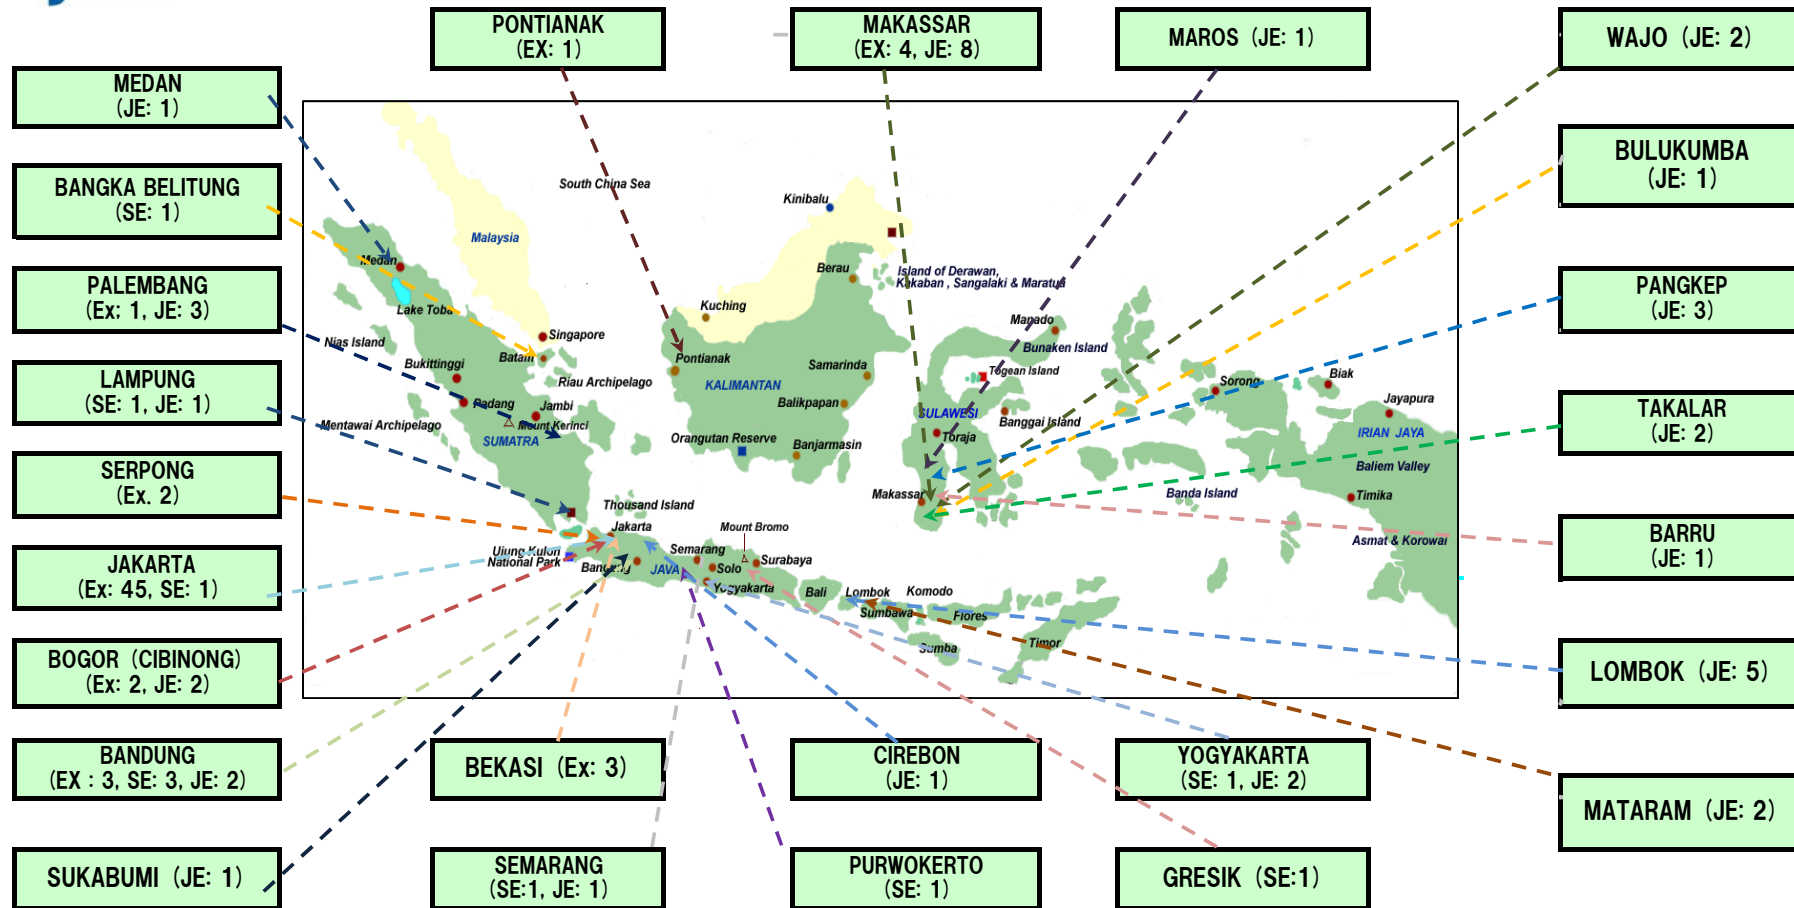

JICA Experts in Indonesia

Expert (Ex)	61
Silver Expert (SE)	10
Junior Expert (JE)	39
Total	110

JICA Experts in Indonesia (Fields of Expertise)

Junior Experts (JE)		
Environment Conservation	Environmental Education; Environmental Governance	4
	Physical Education	1
Other Priority Sectors	Community Development	1
	Tourism, Japanese Language (for tourism), Marketing	6
	Design	1
	Social Worker, Disability Support	2
	PC Instructor	1
	Physical Therapy	1
Health	Nursing	2
	Nutrition	2
South Sulawesi Regional Development	Public Health, Public Health Nurse, Nutrition, Midwifery	6
	Environmental Education	2
	Cooking, Japanese language (for tourism)	2
	Community Development	5
	Elementary Education	1
	Computer	1
	Beautician	1
TOTAL		39

Silver Experts (SE)		
Other Priority Sectors	Educational Administration	1
	Metal Work	1
	Japanese Language	3
	Chemistry and Applied Chemistry	1
	Energy Conservation	1
	Waste Treatment	1
	Broadcasting	1
	Social Worker	1
TOTAL		10