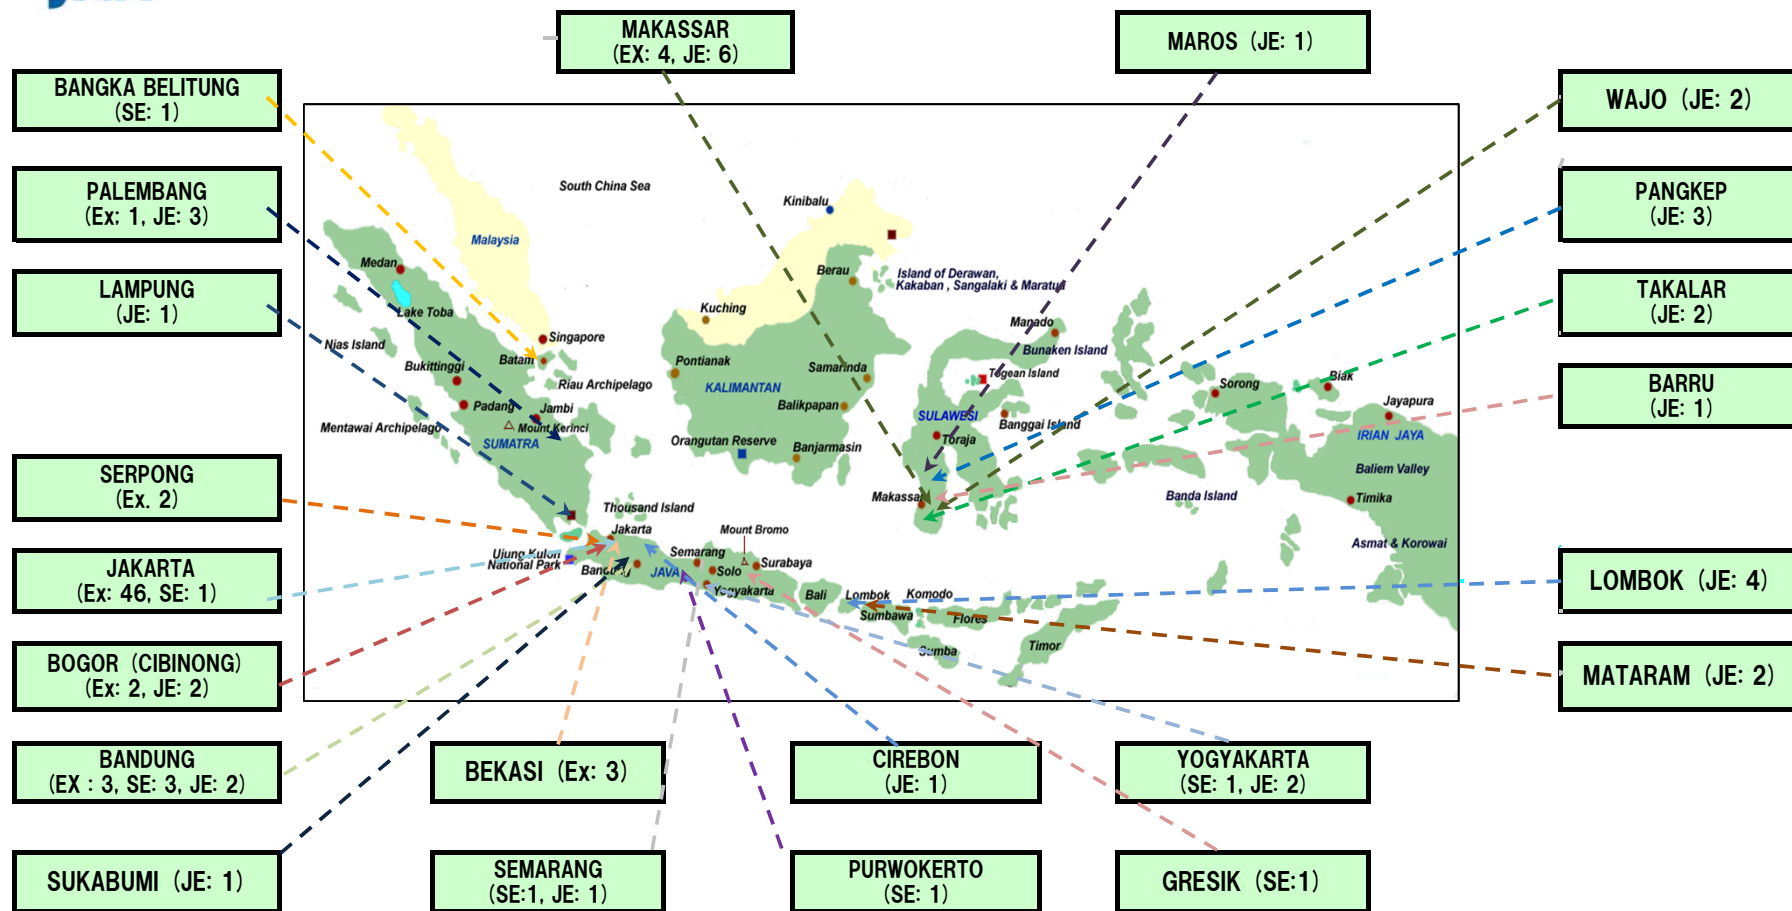

JICA Experts in Indonesia

Expert (Ex)	61
Silver Expert (SE)	9
Junior Expert (JE)	34
Total	104

JICA Experts in Indonesia (Fields of Expertise)

Junior Experts (JE)		
Environment Conservation	Environmental Education; Environmental Governance	3
	Physical Education	1
Other Priority Sectors	Design	1
	Tourism, Japanese Language (for tourism), Marketing	6
	PC Instructor	1
	Social Worker, Disability Support	2
	Physical Therapy	1
Health	Nursing	2
	Nutrition	2
	Public Health, Public Health Nurse, Nutrition, Midwifery	6
South Sulawesi Regional Development	Cooking, Japanese language (for tourism)	2
	Community Development	5
	Elementary Education	1
	Beautician	1
TOTAL		34