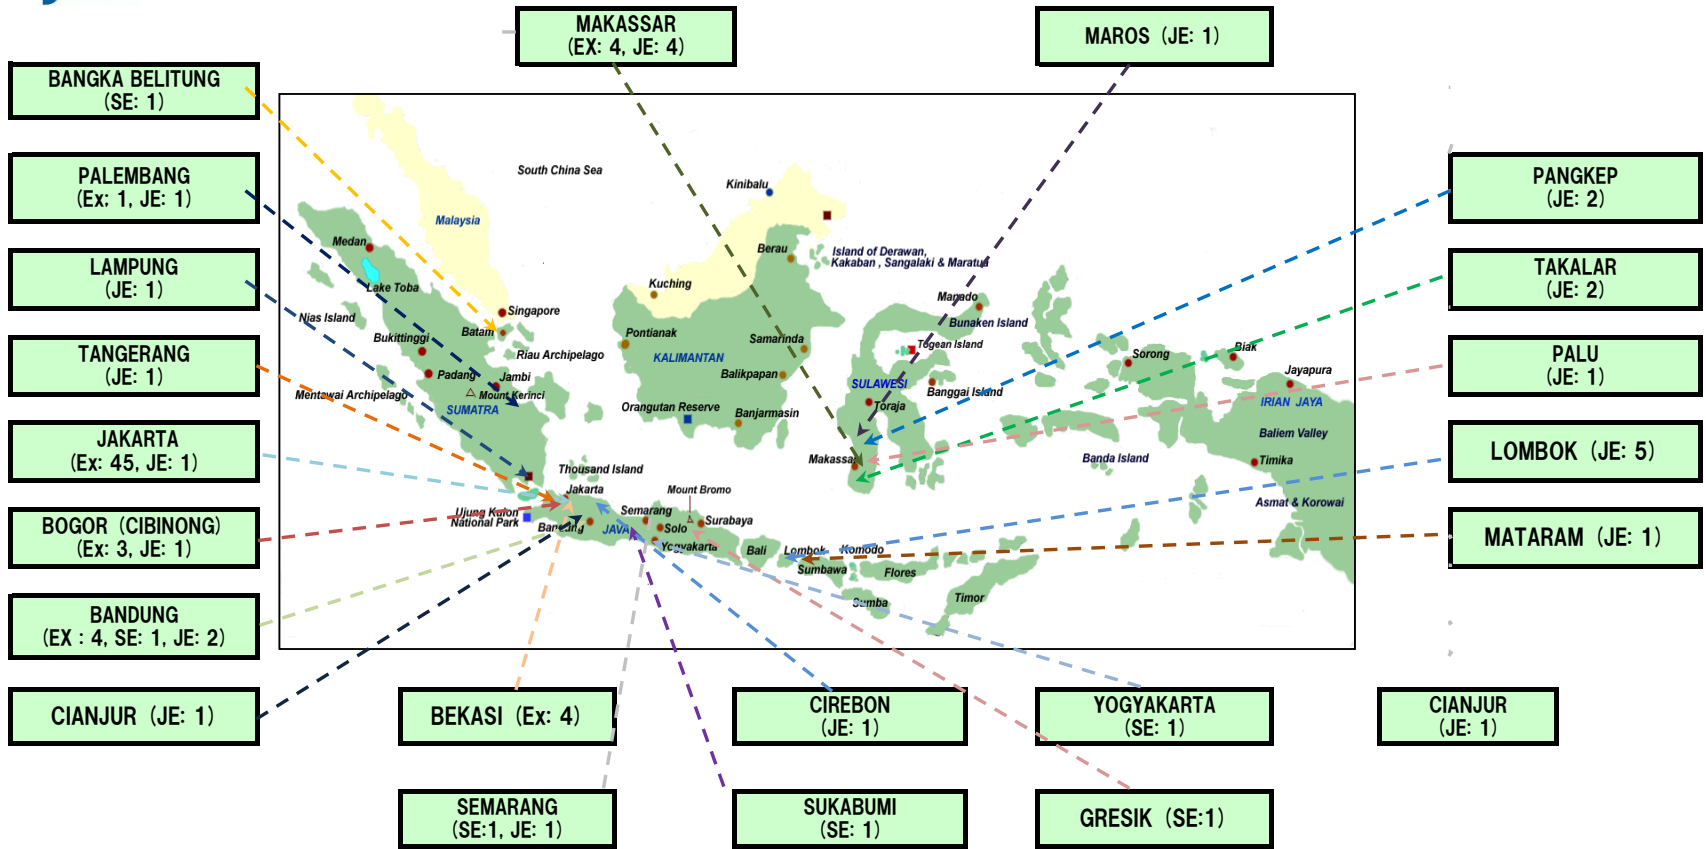

JICA Experts in Indonesia

Expert (Ex)	61
Silver Expert (SE)	6
Junior Expert (JE)	26
Total	93

JICA Experts in Indonesia
(Fields of Expertise)

Junior Experts (JE)		
Environment Conservation	Environmental Education; Environmental Governance	3
Other Priority Sectors	Design	1
	Tourism, Japanese Language (for tourism), Marketing	3
	PC Instructor	1
	Social Worker, Disability Support	1
	Elementary Education	1
	Handicraft	1
	Community Development	1
Health	Nursing	2
	Nutrition	2
South Sulawesi Regional Development	Public Health, Public Health Nurse, Midwifery	4
	Cooking, Japanese language (for tourism)	2
	Community Development	2
	Design	1
	Beautician	1
TOTAL		26