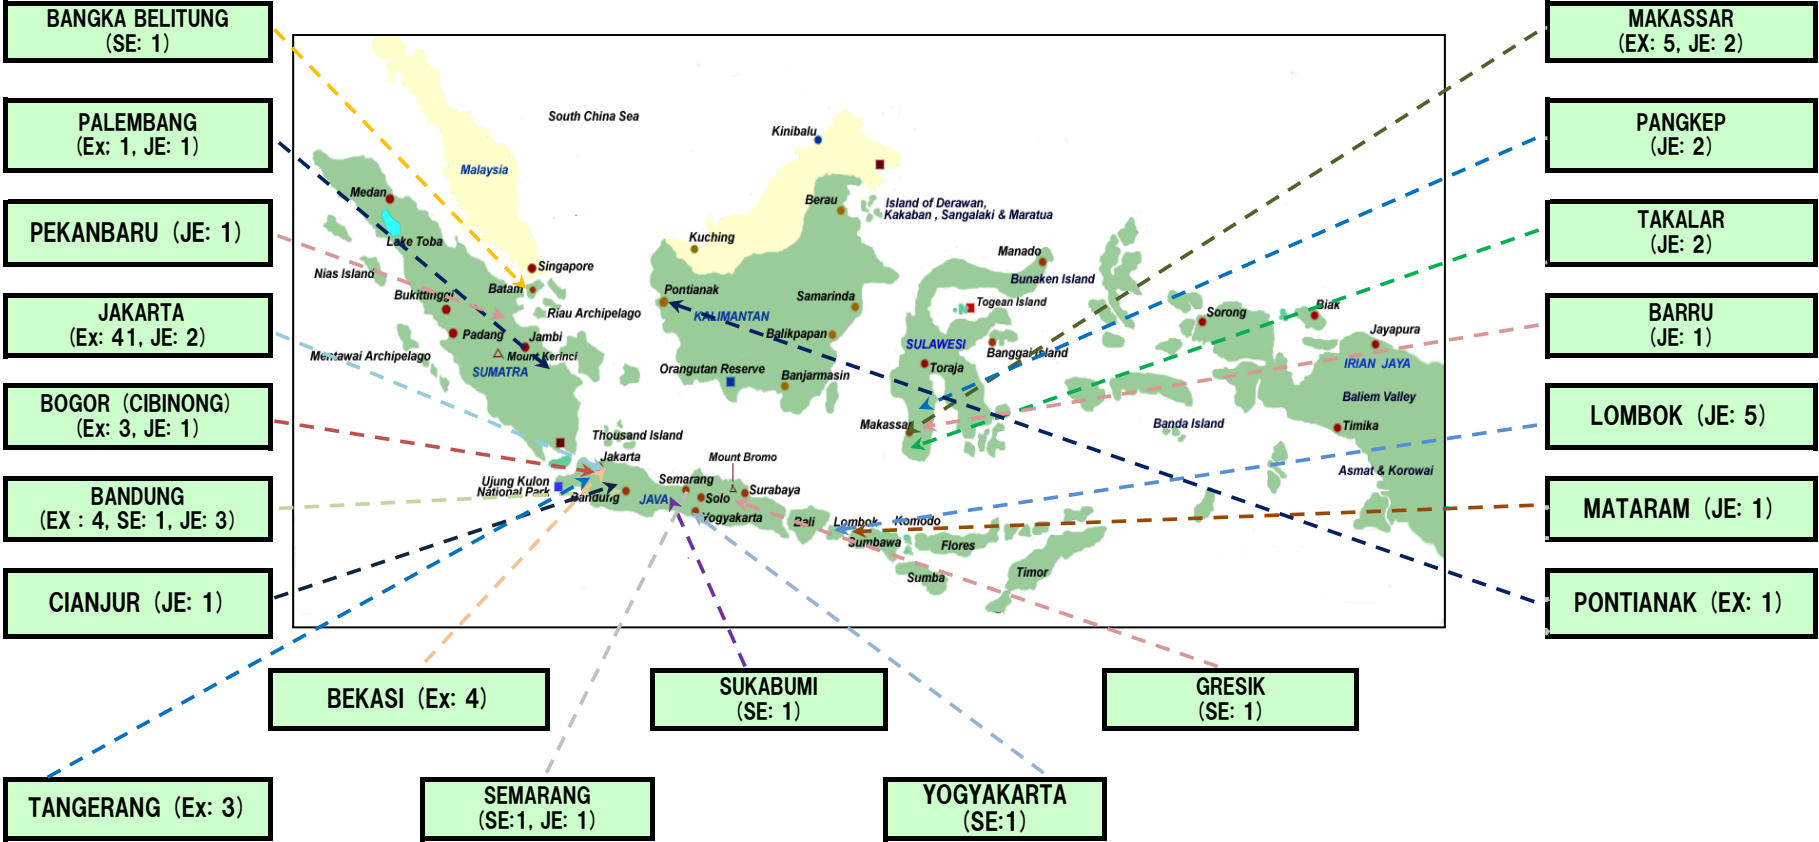

# JICA Experts in Indonesia

Expert (Ex)	62
Silver Expert (SE)	6
Junior Expert (JE)	23
<b>Total</b>	<b>91</b>

JICA Experts in Indonesia  
(Fields of Expertise)

Junior Experts (JE)		
Environment Conservation	Environmental Education	3
Other Priority Sectors	Design	1
	Japanese Language; Cooking	3
	PC Instructor	1
	Disability Support	1
	Handicraft	1
	Community Development	1
	Judo	1
	Health	Nursing
	Nutrition	2
South Sulawesi Regional Development	Public Health; Midwifery	4
	Japanese Language (for tourism)	1
	Community Development	1
	Design	1
<b>TOTAL</b>		<b>23</b>