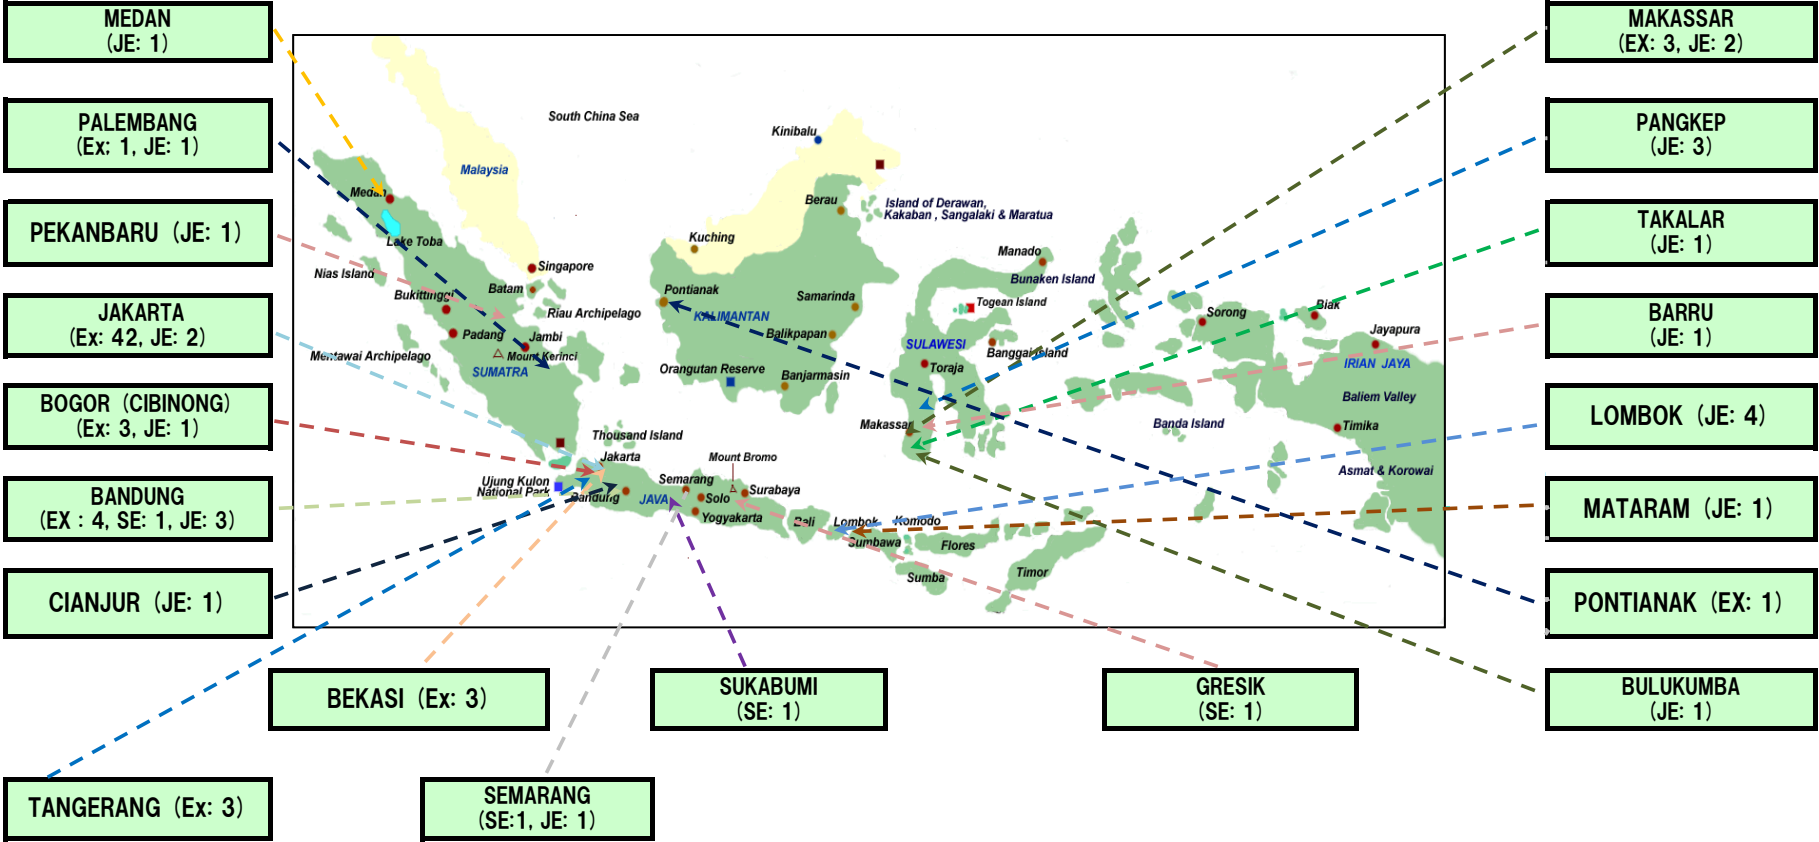

# JICA Experts in Indonesia

Expert (Ex)	60
Silver Expert (SE)	4
Junior Expert (JE)	24
<b>Total</b>	<b>88</b>

JICA Experts in Indonesia  
(Fields of Expertise)

Junior Experts (JE)		
Environment Conservation	Environmental Education	4
Other Priority Sectors	Design	1
	Japanese Language; Cooking	3
	PC Instructor	1
	Disability Support	1
	Handicraft	1
	Community Development	1
	Judo	1
	Health	Nursing
	Nutrition	1
South Sulawesi Regional Development	Public Health; Midwifery	4
	Environmental Education	2
	Community Development	1
	Design	1
<b>TOTAL</b>		<b>24</b>