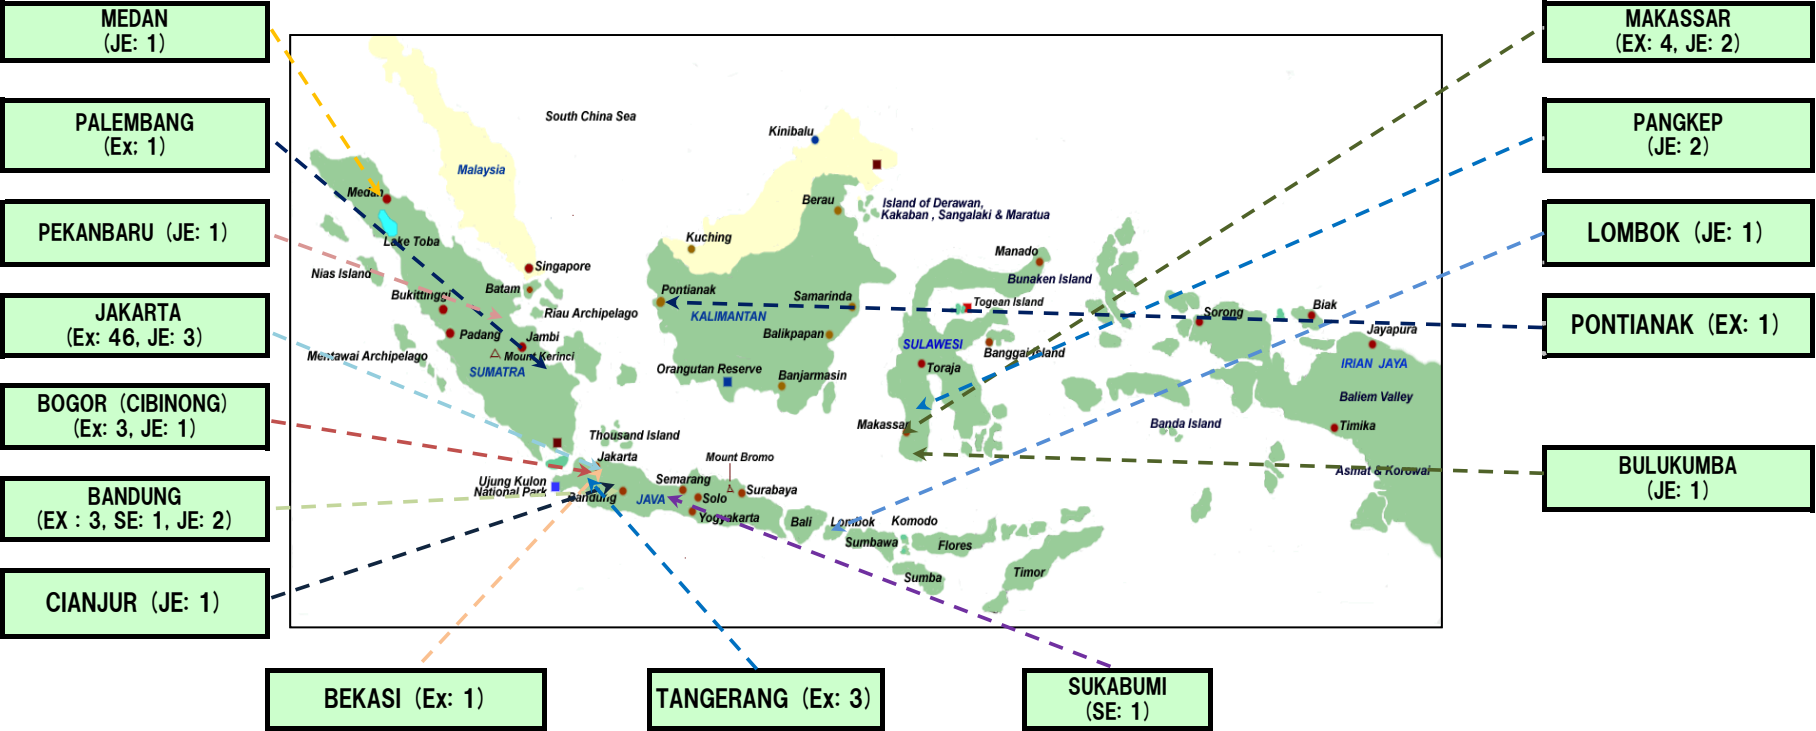

JICA Experts in Indonesia

Expert (Ex)	62
Silver Expert (SE)	2
Junior Expert (JE)	15
Total	79

JICA Experts in Indonesia
(Fields of Expertise)

Junior Experts (JE)		
Environment Conservation	Environmental Education	3
Other Priority Sectors	Japanese Language; Cooking	3
	Disability Support	1
	Handicraft	1
	Community Development	1
	Sports (Judo & Rugby)	2
South Sulawesi Regional Development	Public Health	1
	Environmental Education	2
	Design	1
TOTAL		15